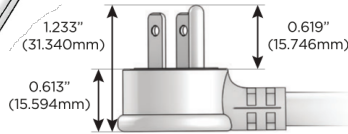

M-POWER-3T

AC POWER & DATA CONNECTIVITY SOLUTION

M-POWER-3TW-AM6-BZ5ATP

Specs:

Modules/Ports:

- A** Tamper Resistant AC Receptacle
- M** Double USB-A (Fast Charging Ports - 18W)
- 6** CAT 6

A M 6

Distributed by