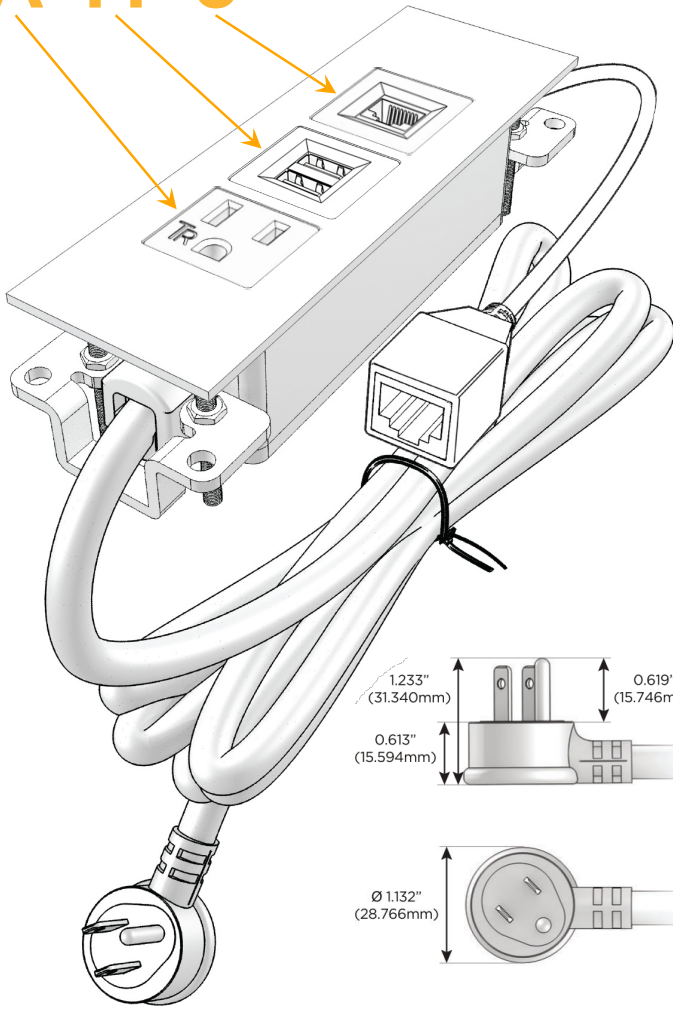

Trim Plate Finish: **ARCHITECTURAL BRONZE (ABS)**

Custom Finishes Available

M-POWER-3TW-AM6-BZ5ATP

Features:

Module/Port Options:

- A** Tamper Resistant AC Receptacle
- E** USB-A & USB-C (20W)
- M** Double USB-A (Fast Charging Ports - 18W)
- H** HDMI
- 6** CAT 6
- 12** RJ 12
- X** Switched AC
- Y** 3-Way Switch (Low Voltage)
- V** USB-C (45W High Speed Charging Port)
- S** USB-C (25W High Speed Charging Port)
- R** Switched AC (Rocker Switch)
- D** Dimmer Switch

Plug:

Supplied with Low Profile Flat 45° Angle 120 VAC Plug

Optional Standard Straight 120 VAC Plug

Optional Straight 120 VAC Pass-through Plug

- CLEAN, COMPACT DESIGN
- STREAMLINED
- LOW PROFILE
- SIDE-EXITING CORDS
- PLUG & PLAY
- 6' AC CORD & PLUG (FLAT PLUG STANDARD)
- CUSTOMIZABLE CONFIGURATIONS AND FINISHES
- UL LISTED FOR MOUNTING IN FURNITURE
- 15A

M-POWER-3T

AC POWER & DATA CONNECTIVITY SOLUTION

M-POWER-3TW-AM6-BZ5ATP

Specs:

Modules/Ports:

- A** Tamper Resistant AC Receptacle
- M** Double USB-A (Fast Charging Ports - 18W)
- 6** CAT 6

A M 6

Distributed by