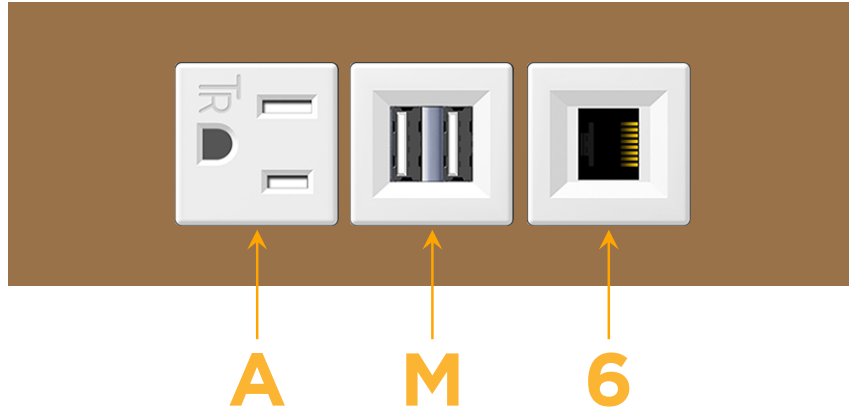

Trim Plate Finish: **ARCHITECTURAL BRONZE (ABS)**

Custom Finishes Available

M-POWER-3TW-AM6-BZ5ATP

Features:

Module/Port Options:

- A** Tamper Resistant AC Receptacle
- E** USB-A & USB-C (20W)
- M** Double USB-A (Fast Charging Ports - 18W)
- H** HDMI
- 6** CAT 6
- 12** RJ 12
- X** Switched AC
- Y** 3-Way Switch (Low Voltage)
- V** USB-C (45W High Speed Charging Port)
- S** USB-C (25W High Speed Charging Port)
- R** Switched AC (Rocker Switch)
- D** Dimmer Switch

Plug:

Supplied with Low Profile Flat 45° Angle 120 VAC Plug

Optional Standard Straight 120 VAC Plug

Optional Straight 120 VAC Pass-through Plug

- CLEAN, COMPACT DESIGN
- STREAMLINED
- LOW PROFILE
- SIDE-EXITING CORDS
- PLUG & PLAY
- 6' AC CORD & PLUG (FLAT PLUG STANDARD)
- CUSTOMIZABLE CONFIGURATIONS AND FINISHES
- UL LISTED FOR MOUNTING IN FURNITURE
- 15A

M-POWER-3T

AC POWER & DATA CONNECTIVITY SOLUTION

M-POWER-3TW-AM6-BZ5ATP

Specs:

Modules/Ports:

- A** Tamper Resistant AC Receptacle
- M** Double USB-A (Fast Charging Ports - 18W)
- 6** CAT 6

A M 6

Distributed by