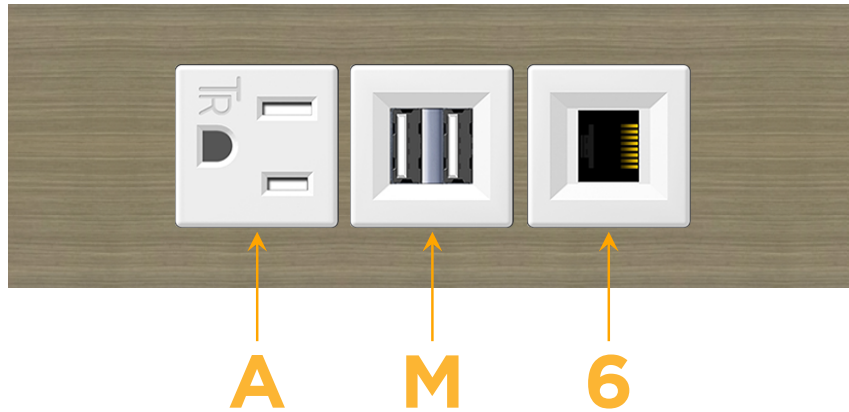

Trim Plate Finish: **ANTIQUED ARCHITECTURAL BRONZE (ABS)**

Custom Finishes Available

M-POWER-3TW-AM6-BZ5AATP

Features:

Module/Port Options:

- A** Tamper Resistant AC Receptacle
- E** USB-A & USB-C (20W)
- M** Double USB-A (Fast Charging Ports - 18W)
- H** HDMI
- 6** CAT 6
- 12** RJ 12
- X** Switched AC
- Y** 3-Way Switch (Low Voltage)
- V** USB-C (45W High Speed Charging Port)
- S** USB-C (25W High Speed Charging Port)
- R** Switched AC (Rocker Switch)
- D** Dimmer Switch

Plug:

Supplied with Low Profile Flat 45° Angle 120 VAC Plug

Optional Standard Straight 120 VAC Plug

Optional Straight 120 VAC Pass-through Plug

- CLEAN, COMPACT DESIGN
- STREAMLINED
- LOW PROFILE
- SIDE-EXITING CORDS
- PLUG & PLAY
- 6' AC CORD & PLUG (FLAT PLUG STANDARD)
- CUSTOMIZABLE CONFIGURATIONS AND FINISHES
- UL LISTED FOR MOUNTING IN FURNITURE
- 15A

sales@mormax.com

mormax.com

Specs:

Modules/Ports:

- A** Tamper Resistant AC Receptacle
- M** Double USB-A (Fast Charging Ports - 18W)
- 6** CAT 6

A M 6

TOP