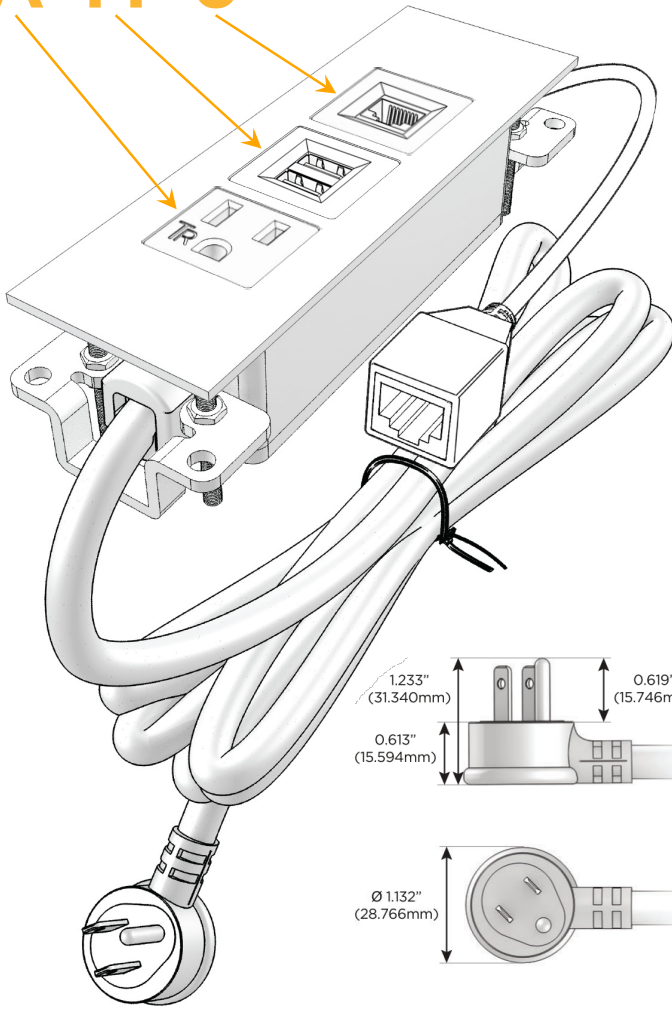

Trim Plate Finish: **ANTIQUED ARCHITECTURAL BRONZE (ABS)**

Custom Finishes Available

M-POWER-3TW-AM6-BZ5AATP

Features:

Module/Port Options:

- A** Tamper Resistant AC Receptacle
- E** USB-A & USB-C (20W)
- M** Double USB-A (Fast Charging Ports - 18W)
- H** HDMI
- 6** CAT 6
- 12** RJ 12
- X** Switched AC
- Y** 3-Way Switch (Low Voltage)
- V** USB-C (45W High Speed Charging Port)
- S** USB-C (25W High Speed Charging Port)
- R** Switched AC (Rocker Switch)
- D** Dimmer Switch

Plug:

Supplied with Low Profile Flat 45° Angle 120 VAC Plug

Optional Standard Straight 120 VAC Plug

Optional Straight 120 VAC Pass-through Plug

- CLEAN, COMPACT DESIGN
- STREAMLINED
- LOW PROFILE
- SIDE-EXITING CORDS
- PLUG & PLAY
- 6' AC CORD & PLUG (FLAT PLUG STANDARD)
- CUSTOMIZABLE CONFIGURATIONS AND FINISHES
- UL LISTED FOR MOUNTING IN FURNITURE
- 15A

sales@mormax.com

mormax.com

Specs:

Modules/Ports:

- A** Tamper Resistant AC Receptacle
- M** Double USB-A (Fast Charging Ports - 18W)
- 6** CAT 6

A M 6

TOP