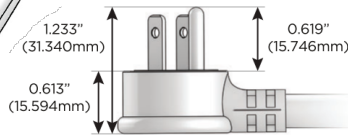

sales@mormax.com

mormax.com

Specs:

Modules/Ports:

- A** Tamper Resistant AC Receptacle
- M** Double USB-A (Fast Charging Ports - 18W)
- 6** CAT 6

A M 6

TOP