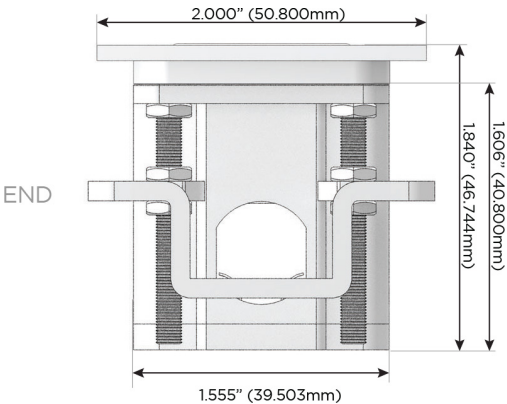

Plug:

Supplied with Low Profile Flat 45° Angle 120 VAC Plug

Optional Standard Straight 120 VAC Plug

Optional Straight 120 VAC Pass-through Plug

- CLEAN, COMPACT DESIGN
- STREAMLINED
- LOW PROFILE
- SIDE-EXITING CORDS
- PLUG & PLAY
- 6' AC CORD & PLUG (FLAT PLUG STANDARD)
- CUSTOMIZABLE CONFIGURATIONS AND FINISHES
- UL LISTED FOR MOUNTING IN FURNITURE
- 15A

M-POWER-3T

AC POWER & DATA CONNECTIVITY SOLUTION

M-POWER-3TW-AM6-BZ4TP

Specs:

Modules/Ports:

- A** Tamper Resistant AC Receptacle
- M** Double USB-A (Fast Charging Ports - 18W)
- 6** CAT 6

A M 6

TOP