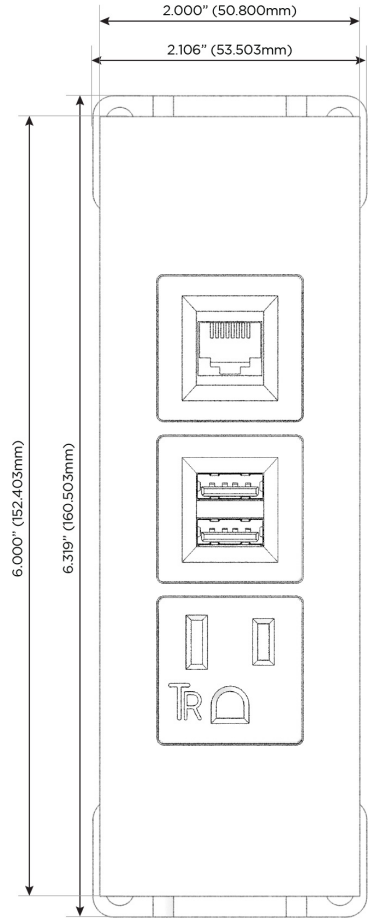

Trim Plate Finish: **SOLID BRONZE BRUSHED**

Custom Finishes Available

M-POWER-3TW-AM6-BZ4TP

Features:

Module/Port Options:

- A** Tamper Resistant AC Receptacle
- E** USB-A & USB-C (20W)
- M** Double USB-A (Fast Charging Ports - 18W)
- H** HDMI
- 6** CAT 6
- 12** RJ 12
- X** Switched AC
- Y** 3-Way Switch (Low Voltage)
- V** USB-C (45W High Speed Charging Port)
- S** USB-C (25W High Speed Charging Port)
- R** Switched AC (Rocker Switch)
- D** Dimmer Switch

Plug:

Supplied with Low Profile Flat 45° Angle 120 VAC Plug

Optional Standard Straight 120 VAC Plug

Optional Straight 120 VAC Pass-through Plug

- CLEAN, COMPACT DESIGN
- STREAMLINED
- LOW PROFILE
- SIDE-EXITING CORDS
- PLUG & PLAY
- 6' AC CORD & PLUG (FLAT PLUG STANDARD)
- CUSTOMIZABLE CONFIGURATIONS AND FINISHES
- UL LISTED FOR MOUNTING IN FURNITURE
- 15A

M-POWER-3T

AC POWER & DATA CONNECTIVITY SOLUTION

M-POWER-3TW-AM6-BZ4TP

Specs:

Modules/Ports:

- A** Tamper Resistant AC Receptacle
- M** Double USB-A (Fast Charging Ports - 18W)
- 6** CAT 6

A M 6

TOP