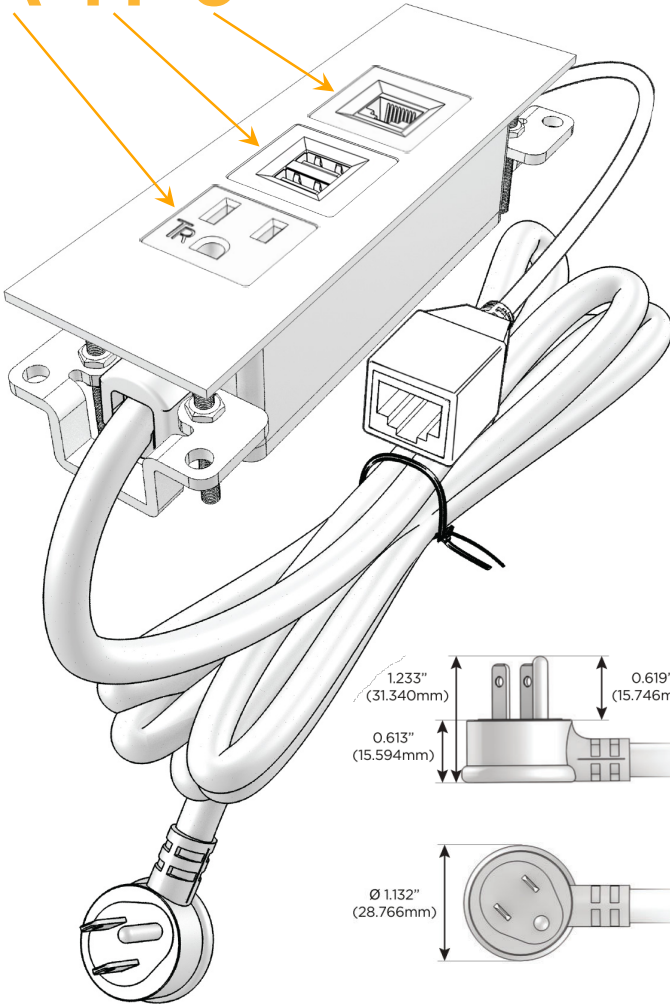

Trim Plate Finish: **SOLID BRONZE BRUSHED**

Custom Finishes Available

M-POWER-3TW-AM6-BZ4TP

Features:

Module/Port Options:

- A** Tamper Resistant AC Receptacle
- E** USB-A & USB-C (20W)
- M** Double USB-A (Fast Charging Ports - 18W)
- H** HDMI
- 6** CAT 6
- 12** RJ 12
- X** Switched AC
- Y** 3-Way Switch (Low Voltage)
- V** USB-C (45W High Speed Charging Port)
- S** USB-C (25W High Speed Charging Port)
- R** Switched AC (Rocker Switch)
- D** Dimmer Switch

Plug:

Supplied with Low Profile Flat 45° Angle 120 VAC Plug

Optional Standard Straight 120 VAC Plug

Optional Straight 120 VAC Pass-through Plug

- CLEAN, COMPACT DESIGN
- STREAMLINED
- LOW PROFILE
- SIDE-EXITING CORDS
- PLUG & PLAY
- 6' AC CORD & PLUG (FLAT PLUG STANDARD)
- CUSTOMIZABLE CONFIGURATIONS AND FINISHES
- UL LISTED FOR MOUNTING IN FURNITURE
- 15A

M-POWER-3T

AC POWER & DATA CONNECTIVITY SOLUTION

M-POWER-3TW-AM6-BZ4TP

Specs:

Modules/Ports:

- A** Tamper Resistant AC Receptacle
- M** Double USB-A (Fast Charging Ports - 18W)
- 6** CAT 6

A M 6

TOP