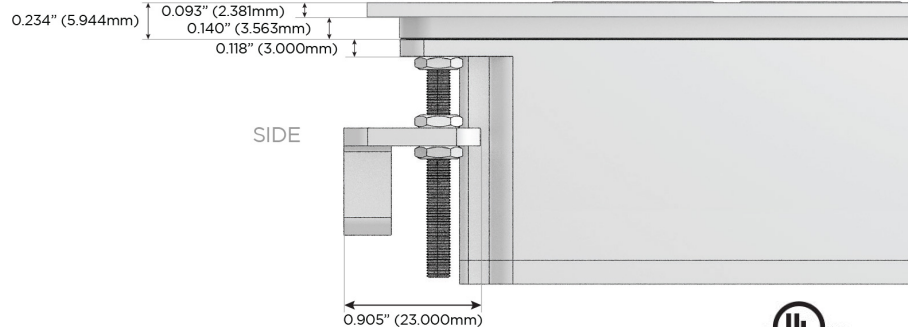

M-POWER-3T

AC POWER & DATA CONNECTIVITY SOLUTION

M-POWER-3TW-AM6-BZ4TP

Specs:

Modules/Ports:

- A** Tamper Resistant AC Receptacle
- M** Double USB-A (Fast Charging Ports - 18W)
- 6** CAT 6

A M 6

TOP