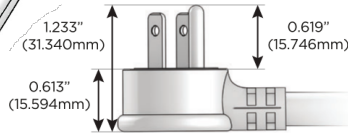

M-POWER-3T

AC POWER & DATA CONNECTIVITY SOLUTION

M-POWER-3TW-AM6-BZ4TP

Specs:

Modules/Ports:

- A** Tamper Resistant AC Receptacle
- M** Double USB-A (Fast Charging Ports - 18W)
- 6** CAT 6

A M 6

TOP