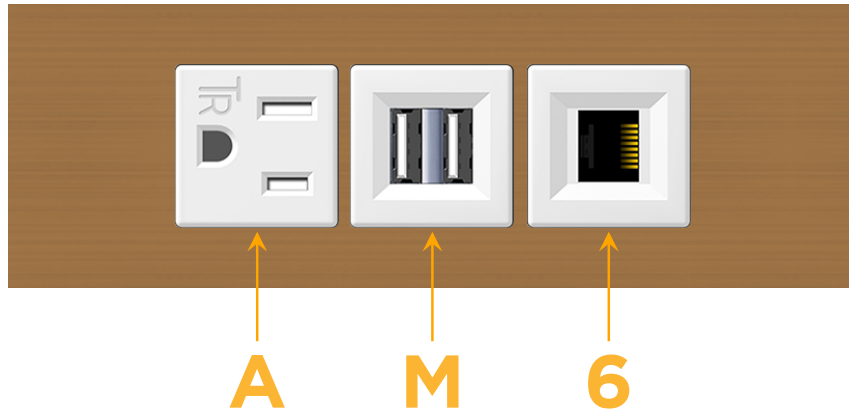

Trim Plate Finish: **SOLID BRONZE BRUSHED**

Custom Finishes Available

M-POWER-3TW-AM6-BZ4TP

Features:

Module/Port Options:

- A** Tamper Resistant AC Receptacle
- E** USB-A & USB-C (20W)
- M** Double USB-A (Fast Charging Ports - 18W)
- H** HDMI
- 6** CAT 6
- 12** RJ 12
- X** Switched AC
- Y** 3-Way Switch (Low Voltage)
- V** USB-C (45W High Speed Charging Port)
- S** USB-C (25W High Speed Charging Port)
- R** Switched AC (Rocker Switch)
- D** Dimmer Switch

Plug:

Supplied with Low Profile Flat 45° Angle 120 VAC Plug

Optional Standard Straight 120 VAC Plug

Optional Straight 120 VAC Pass-through Plug

- CLEAN, COMPACT DESIGN
- STREAMLINED
- LOW PROFILE
- SIDE-EXITING CORDS
- PLUG & PLAY
- 6' AC CORD & PLUG (FLAT PLUG STANDARD)
- CUSTOMIZABLE CONFIGURATIONS AND FINISHES
- UL LISTED FOR MOUNTING IN FURNITURE
- 15A

M-POWER-3T

AC POWER & DATA CONNECTIVITY SOLUTION

M-POWER-3TW-AM6-BZ4TP

Specs:

Modules/Ports:

- A** Tamper Resistant AC Receptacle
- M** Double USB-A (Fast Charging Ports - 18W)
- 6** CAT 6

A M 6

TOP