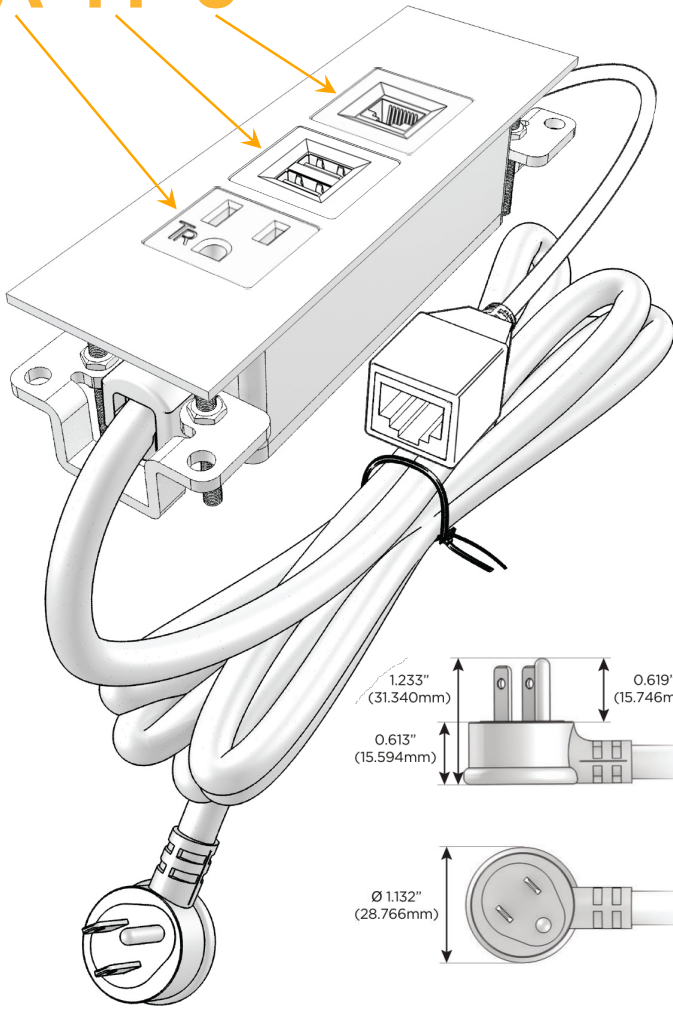

Trim Plate Finish: **BRASS (ABS)**

Custom Finishes Available

M-POWER-3TW-AM6-BRATP

Features:

Module/Port Options:

- A** Tamper Resistant AC Receptacle
- E** USB-A & USB-C (20W)
- M** Double USB-A (Fast Charging Ports - 18W)
- H** HDMI
- 6** CAT 6
- 12** RJ 12
- X** Switched AC
- Y** 3-Way Switch (Low Voltage)
- V** USB-C (45W High Speed Charging Port)
- S** USB-C (25W High Speed Charging Port)
- R** Switched AC (Rocker Switch)
- D** Dimmer Switch

Plug:

Supplied with Low Profile Flat 45° Angle 120 VAC Plug

Optional Standard Straight 120 VAC Plug

Optional Straight 120 VAC Pass-through Plug

- CLEAN, COMPACT DESIGN
- STREAMLINED
- LOW PROFILE
- SIDE-EXITING CORDS
- PLUG & PLAY
- 6' AC CORD & PLUG (FLAT PLUG STANDARD)
- CUSTOMIZABLE CONFIGURATIONS AND FINISHES
- UL LISTED FOR MOUNTING IN FURNITURE
- 15A

M-POWER-3T

AC POWER & DATA CONNECTIVITY SOLUTION

M-POWER-3TW-AM6-BRATP

Specs:

Modules/Ports:

- A** Tamper Resistant AC Receptacle
- M** Double USB-A (Fast Charging Ports - 18W)
- 6** CAT 6

A M 6

Distributed by