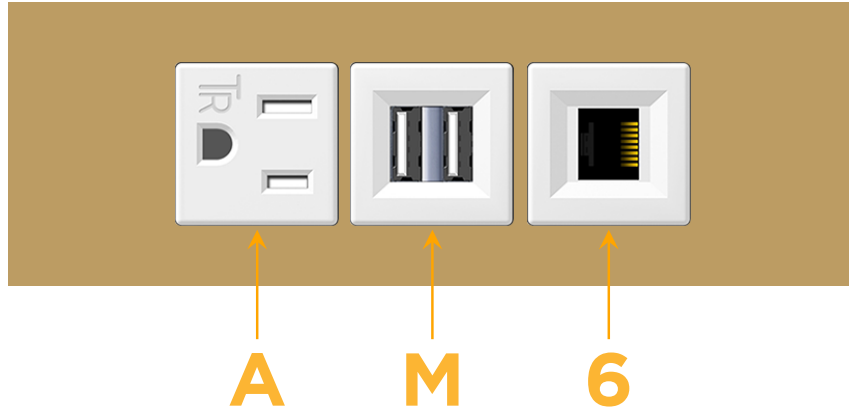

Trim Plate Finish: **BRASS (ABS)**

Custom Finishes Available

M-POWER-3TW-AM6-BRATP

Features:

Module/Port Options:

- A** Tamper Resistant AC Receptacle
- E** USB-A & USB-C (20W)
- M** Double USB-A (Fast Charging Ports - 18W)
- H** HDMI
- 6** CAT 6
- 12** RJ 12
- X** Switched AC
- Y** 3-Way Switch (Low Voltage)
- V** USB-C (45W High Speed Charging Port)
- S** USB-C (25W High Speed Charging Port)
- R** Switched AC (Rocker Switch)
- D** Dimmer Switch

Plug:

Supplied with Low Profile Flat 45° Angle 120 VAC Plug

Optional Standard Straight 120 VAC Plug

Optional Straight 120 VAC Pass-through Plug

- CLEAN, COMPACT DESIGN
- STREAMLINED
- LOW PROFILE
- SIDE-EXITING CORDS
- PLUG & PLAY
- 6' AC CORD & PLUG (FLAT PLUG STANDARD)
- CUSTOMIZABLE CONFIGURATIONS AND FINISHES
- UL LISTED FOR MOUNTING IN FURNITURE
- 15A

M-POWER-3T

AC POWER & DATA CONNECTIVITY SOLUTION

M-POWER-3TW-AM6-BRATP

Specs:

Modules/Ports:

- A** Tamper Resistant AC Receptacle
- M** Double USB-A (Fast Charging Ports - 18W)
- 6** CAT 6

A M 6

Distributed by