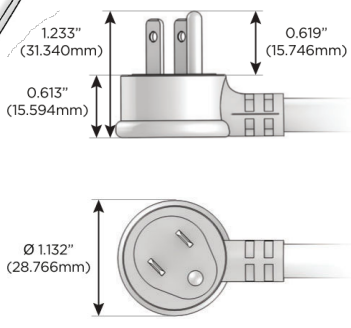

Trim Plate Finish: **BRASS (ABS)**

Custom Finishes Available

M-POWER-3TW-AM6-BRATP

Features:

Module/Port Options:

- A** Tamper Resistant AC Receptacle
- E** USB-A & USB-C (20W)
- M** Double USB-A (Fast Charging Ports - 18W)
- H** HDMI
- 6** CAT 6
- 12** RJ 12
- X** Switched AC
- Y** 3-Way Switch (Low Voltage)
- V** USB-C (45W High Speed Charging Port)
- S** USB-C (25W High Speed Charging Port)
- R** Switched AC (Rocker Switch)
- D** Dimmer Switch

Plug:

Supplied with Low Profile Flat 45° Angle 120 VAC Plug

Optional Standard Straight 120 VAC Plug

Optional Straight 120 VAC Pass-through Plug

- CLEAN, COMPACT DESIGN
- STREAMLINED
- LOW PROFILE
- SIDE-EXITING CORDS
- PLUG & PLAY
- 6' AC CORD & PLUG (FLAT PLUG STANDARD)
- CUSTOMIZABLE CONFIGURATIONS AND FINISHES
- UL LISTED FOR MOUNTING IN FURNITURE
- 15A

M-POWER-3T

AC POWER & DATA CONNECTIVITY SOLUTION

M-POWER-3TW-AM6-BRATP

Specs:

Modules/Ports:

- A** Tamper Resistant AC Receptacle
- M** Double USB-A (Fast Charging Ports - 18W)
- 6** CAT 6

A M 6

Distributed by