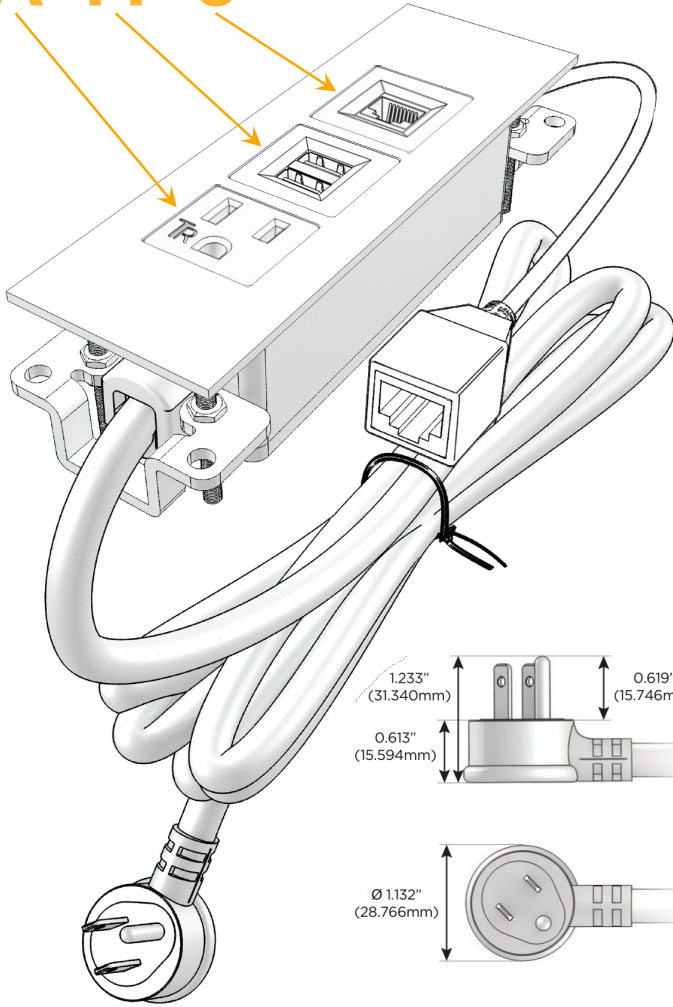

Trim Plate Finish: **BRASS ANTIQUED (ABS)**

Custom Finishes Available

M-POWER-3TW-AM6-BRAATP

Features:

Module/Port Options:

- A** Tamper Resistant AC Receptacle
- E** USB-A & USB-C (20W)
- M** Double USB-A (Fast Charging Ports - 18W)
- H** HDMI
- 6** CAT 6
- 12** RJ 12
- X** Switched AC
- Y** 3-Way Switch (Low Voltage)
- V** USB-C (45W High Speed Charging Port)
- S** USB-C (25W High Speed Charging Port)
- R** Switched AC (Rocker Switch)
- D** Dimmer Switch

Plug:

Supplied with Low Profile Flat 45° Angle 120 VAC Plug

Optional Standard Straight 120 VAC Plug

Optional Straight 120 VAC Pass-through Plug

- CLEAN, COMPACT DESIGN
- STREAMLINED
- LOW PROFILE
- SIDE-EXITING CORDS
- PLUG & PLAY
- 6' AC CORD & PLUG (FLAT PLUG STANDARD)
- CUSTOMIZABLE CONFIGURATIONS AND FINISHES
- UL LISTED FOR MOUNTING IN FURNITURE
- 15A

M-POWER-3T

AC POWER & DATA CONNECTIVITY SOLUTION

M-POWER-3TW-AM6-BRAATP

Specs:

Modules/Ports:

- A** Tamper Resistant AC Receptacle
- M** Double USB-A (Fast Charging Ports - 18W)
- 6** CAT 6

A M 6

Distributed by