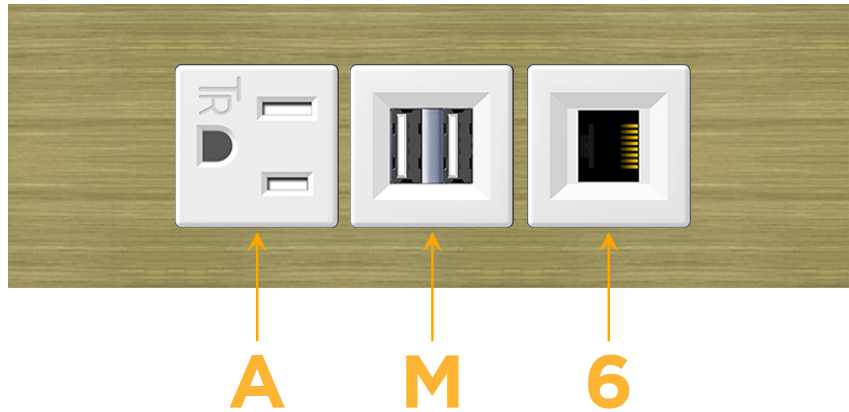

Trim Plate Finish: **BRASS ANTIQUED (ABS)**

Custom Finishes Available

M-POWER-3TW-AM6-BRAATP

Features:

Module/Port Options:

- A** Tamper Resistant AC Receptacle
- E** USB-A & USB-C (20W)
- M** Double USB-A (Fast Charging Ports - 18W)
- H** HDMI
- 6** CAT 6
- 12** RJ 12
- X** Switched AC
- Y** 3-Way Switch (Low Voltage)
- V** USB-C (45W High Speed Charging Port)
- S** USB-C (25W High Speed Charging Port)
- R** Switched AC (Rocker Switch)
- D** Dimmer Switch

Plug:

Supplied with Low Profile Flat 45° Angle 120 VAC Plug

Optional Standard Straight 120 VAC Plug

Optional Straight 120 VAC Pass-through Plug

- CLEAN, COMPACT DESIGN
- STREAMLINED
- LOW PROFILE
- SIDE-EXITING CORDS
- PLUG & PLAY
- 6' AC CORD & PLUG (FLAT PLUG STANDARD)
- CUSTOMIZABLE CONFIGURATIONS AND FINISHES
- UL LISTED FOR MOUNTING IN FURNITURE
- 15A

M-POWER-3T

AC POWER & DATA CONNECTIVITY SOLUTION

M-POWER-3TW-AM6-BRAATP

Specs:

Modules/Ports:

- A** Tamper Resistant AC Receptacle
- M** Double USB-A (Fast Charging Ports - 18W)
- 6** CAT 6

A M 6

Distributed by