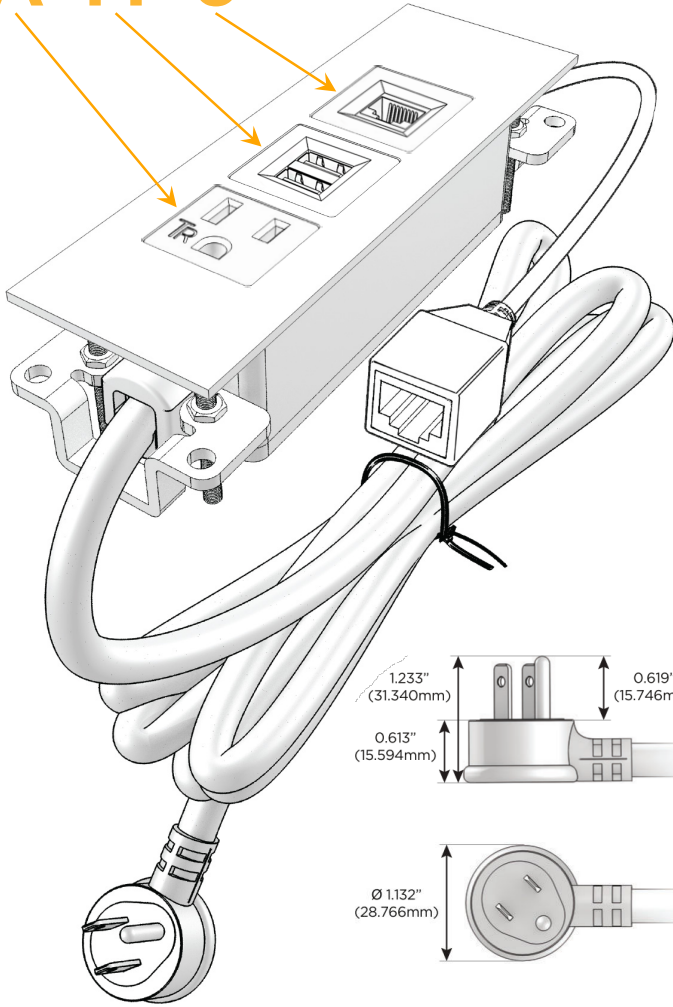

M-POWER-3T

AC POWER & DATA CONNECTIVITY SOLUTION

M-POWER-3TW-AM6-BR4TP

Specs:

Modules/Ports:

- **A** Tamper Resistant AC Receptacle
- **M** Double USB-A (Fast Charging Ports - 18W)
- **6** CAT 6

A M 6