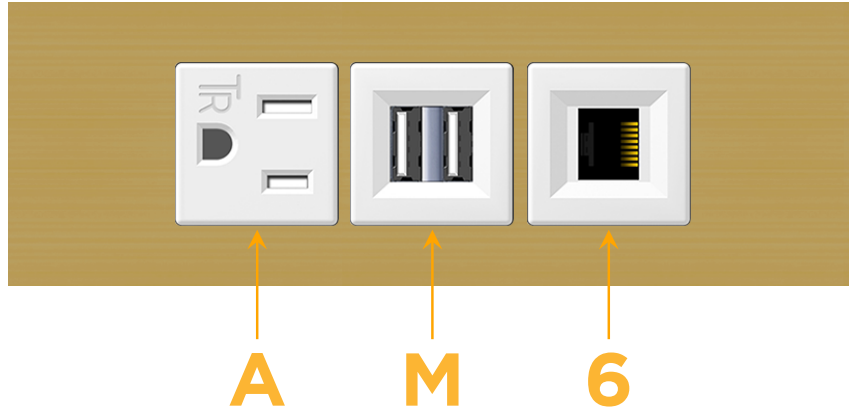

M-POWER-3T

AC POWER & DATA CONNECTIVITY SOLUTION

M-POWER-3TW-AM6-BR4TP

Distributed by

Mormax Company, Inc.

8 Westchester Plaza

Elmsford, NY 10523

914-699-0101

sales@mormax.com

mormax.com

Metro Light & Power's line of power & data solutions offers sophisticated design elements combined with greater ease of installation. Streamlined and low-profile, enhanced by side-exiting cords, our outlets advance the industry with their cutting edge look and feel. We believe flexibility is key, and we provide a variety of mounting options, including the ability to mount in limited spaces. Our outlets are available in many finishes and configurations, in addition to a custom color and finish capability for our clients.

Trim Plate Finish: **SOLID BRASS BRUSHED**

Custom Finishes Available

M-POWER-3TW-AM6-BR4TP

Features:

Module/Port Options:

- **A** Tamper Resistant AC Receptacle
- **E** USB-A & USB-C (20W)
- **M** Double USB-A (Fast Charging Ports - 18W)
- **H** HDMI
- **6** CAT 6
- **12** RJ 12
- **X** Switched AC
- **Y** 3-Way Switch (Low Voltage)
- **V** USB-C (45W High Speed Charging Port)
- **S** USB-C (25W High Speed Charging Port)
- **R** Switched AC (Rocker Switch)
- **D** Dimmer Switch

Plug:

Supplied with Low Profile Flat 45° Angle 120 VAC Plug

Optional Standard Straight 120 VAC Plug

Optional Straight 120 VAC Pass-through Plug

- CLEAN, COMPACT DESIGN
- STREAMLINED
- LOW PROFILE
- SIDE-EXITING CORDS
- PLUG & PLAY
- 6' AC CORD & PLUG (FLAT PLUG STANDARD)
- CUSTOMIZABLE CONFIGURATIONS AND FINISHES
- UL LISTED FOR MOUNTING IN FURNITURE
- 15A