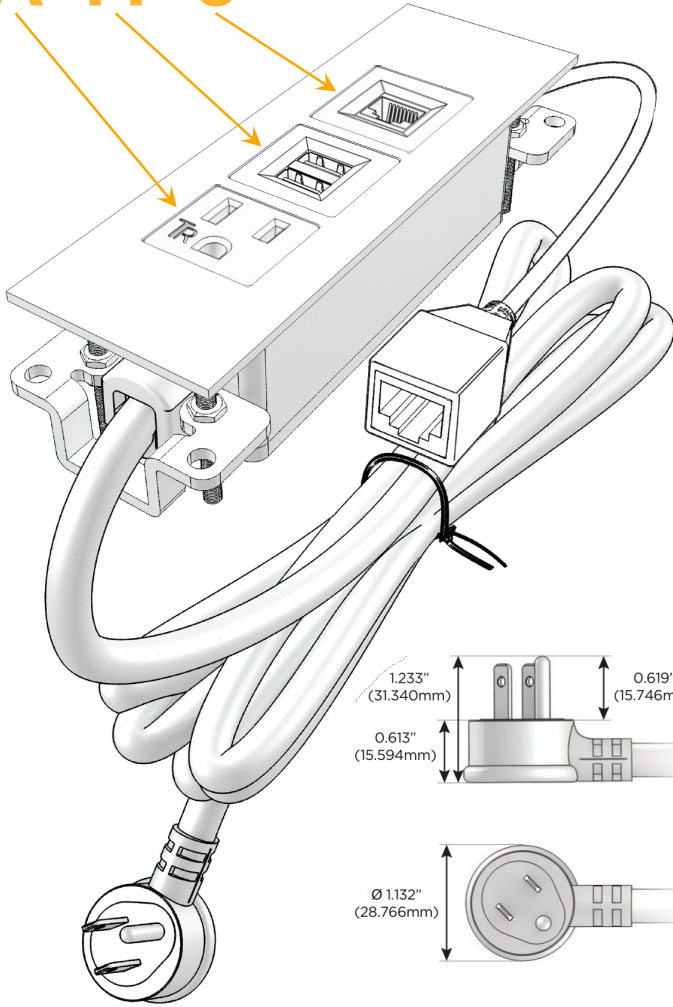

Trim Plate Finish: **SATIN BLACK (ABS)**

Custom Finishes Available

M-POWER-3TW-AM6-B2ATP

Features:

Module/Port Options:

- A** Tamper Resistant AC Receptacle
- E** USB-A & USB-C (20W)
- M** Double USB-A (Fast Charging Ports - 18W)
- H** HDMI
- 6** CAT 6
- 12** RJ 12
- X** Switched AC
- Y** 3-Way Switch (Low Voltage)
- V** USB-C (45W High Speed Charging Port)
- S** USB-C (25W High Speed Charging Port)
- R** Switched AC (Rocker Switch)
- D** Dimmer Switch

Plug:

Supplied with Low Profile Flat 45° Angle 120 VAC Plug

Optional Standard Straight 120 VAC Plug

Optional Straight 120 VAC Pass-through Plug

- CLEAN, COMPACT DESIGN
- STREAMLINED
- LOW PROFILE
- SIDE-EXITING CORDS
- PLUG & PLAY
- 6' AC CORD & PLUG (FLAT PLUG STANDARD)
- CUSTOMIZABLE CONFIGURATIONS AND FINISHES
- UL LISTED FOR MOUNTING IN FURNITURE
- 15A

M-POWER-3T

AC POWER & DATA CONNECTIVITY SOLUTION

M-POWER-3TW-AM6-B2ATP

Specs:

Modules/Ports:

- A** Tamper Resistant AC Receptacle
- M** Double USB-A (Fast Charging Ports - 18W)
- 6** CAT 6

A M 6

TOP