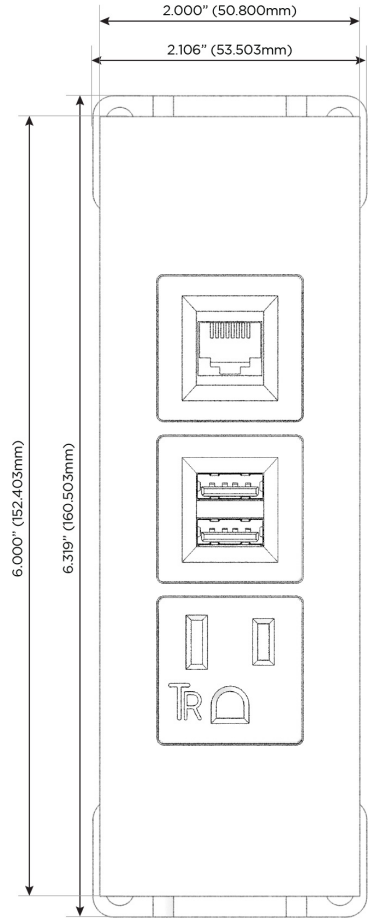

Trim Plate Finish: **SATIN BLACK (ABS)**

Custom Finishes Available

M-POWER-3TW-AM6-B2ATP

Features:

Module/Port Options:

- A** Tamper Resistant AC Receptacle
- E** USB-A & USB-C (20W)
- M** Double USB-A (Fast Charging Ports - 18W)
- H** HDMI
- 6** CAT 6
- 12** RJ 12
- X** Switched AC
- Y** 3-Way Switch (Low Voltage)
- V** USB-C (45W High Speed Charging Port)
- S** USB-C (25W High Speed Charging Port)
- R** Switched AC (Rocker Switch)
- D** Dimmer Switch

Plug:

Supplied with Low Profile Flat 45° Angle 120 VAC Plug

Optional Standard Straight 120 VAC Plug

Optional Straight 120 VAC Pass-through Plug

- CLEAN, COMPACT DESIGN
- STREAMLINED
- LOW PROFILE
- SIDE-EXITING CORDS
- PLUG & PLAY
- 6' AC CORD & PLUG (FLAT PLUG STANDARD)
- CUSTOMIZABLE CONFIGURATIONS AND FINISHES
- UL LISTED FOR MOUNTING IN FURNITURE
- 15A

M-POWER-3T

AC POWER & DATA CONNECTIVITY SOLUTION

M-POWER-3TW-AM6-B2ATP

Specs:

Modules/Ports:

- A** Tamper Resistant AC Receptacle
- M** Double USB-A (Fast Charging Ports - 18W)
- 6** CAT 6

A M 6

TOP