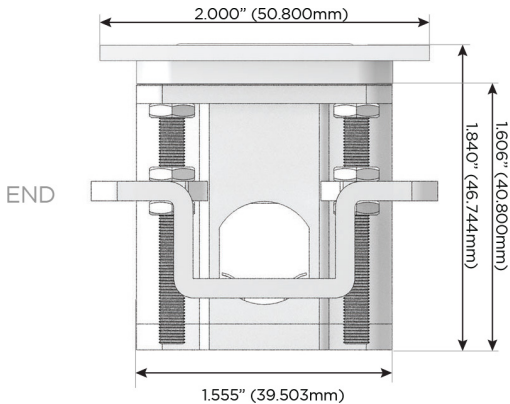

Plug:

Supplied with Low Profile Flat 45° Angle 120 VAC Plug

Optional Standard Straight 120 VAC Plug

Optional Straight 120 VAC Pass-through Plug

- CLEAN, COMPACT DESIGN
- STREAMLINED
- LOW PROFILE
- SIDE-EXITING CORDS
- PLUG & PLAY
- 6' AC CORD & PLUG (FLAT PLUG STANDARD)
- CUSTOMIZABLE CONFIGURATIONS AND FINISHES
- UL LISTED FOR MOUNTING IN FURNITURE
- 15A

M-POWER-3T

AC POWER & DATA CONNECTIVITY SOLUTION

M-POWER-3TW-AM6-B2ATP

Specs:

Modules/Ports:

- A** Tamper Resistant AC Receptacle
- M** Double USB-A (Fast Charging Ports - 18W)
- 6** CAT 6

A M 6

TOP