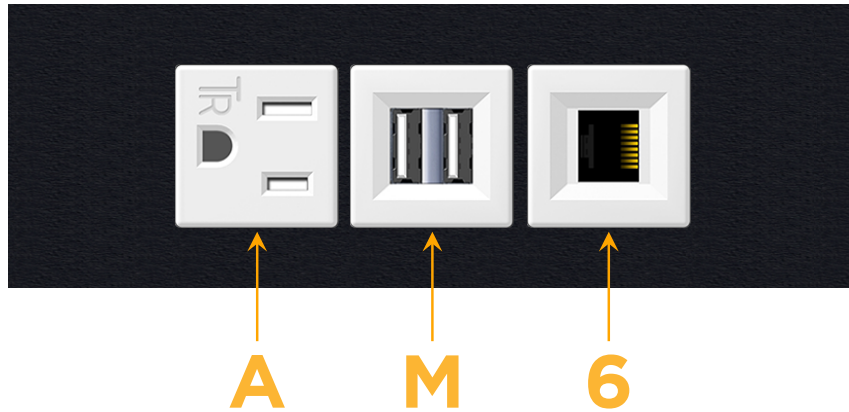

sales@mormax.com

mormax.com

Metro Light & Power's line of power & data solutions offers sophisticated design elements combined with greater ease of installation. Streamlined and low-profile, enhanced by side-exiting cords, our outlets advance the industry with their cutting edge look and feel. We believe flexibility is key, and we provide a variety of mounting options, including the ability to mount in limited spaces. Our outlets are available in many finishes and configurations, in addition to a custom color and finish capability for our clients.

Trim Plate Finish: **SATIN BLACK (ABS)**

Custom Finishes Available

M-POWER-3TW-AM6-B2ATP

Features:

Module/Port Options:

- A** Tamper Resistant AC Receptacle
- E** USB-A & USB-C (20W)
- M** Double USB-A (Fast Charging Ports - 18W)
- H** HDMI
- 6** CAT 6
- 12** RJ 12
- X** Switched AC
- Y** 3-Way Switch (Low Voltage)
- V** USB-C (45W High Speed Charging Port)
- S** USB-C (25W High Speed Charging Port)
- R** Switched AC (Rocker Switch)
- D** Dimmer Switch

Plug:

Supplied with Low Profile Flat 45° Angle 120 VAC Plug

Optional Standard Straight 120 VAC Plug

Optional Straight 120 VAC Pass-through Plug

- CLEAN, COMPACT DESIGN
- STREAMLINED
- LOW PROFILE
- SIDE-EXITING CORDS
- PLUG & PLAY
- 6' AC CORD & PLUG (FLAT PLUG STANDARD)
- CUSTOMIZABLE CONFIGURATIONS AND FINISHES
- UL LISTED FOR MOUNTING IN FURNITURE
- 15A

M-POWER-3T

AC POWER & DATA CONNECTIVITY SOLUTION

M-POWER-3TW-AM6-B2ATP

Specs:

Modules/Ports:

- A** Tamper Resistant AC Receptacle
- M** Double USB-A (Fast Charging Ports - 18W)
- 6** CAT 6

A M 6

TOP