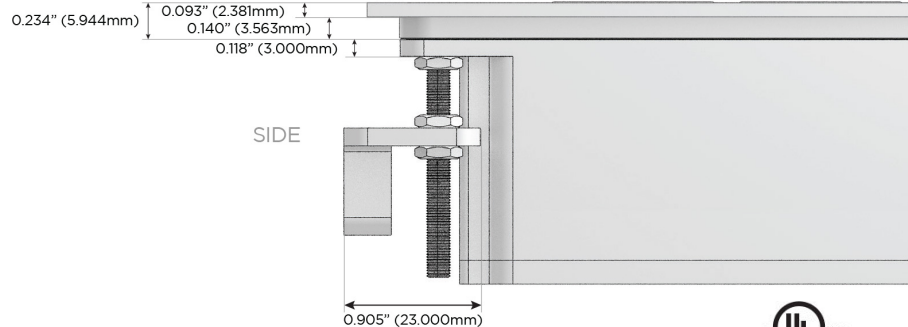

M-POWER-3T

AC POWER & DATA CONNECTIVITY SOLUTION

M-POWER-3TW-AM6-B2ATP

Specs:

Modules/Ports:

- A** Tamper Resistant AC Receptacle
- M** Double USB-A (Fast Charging Ports - 18W)
- 6** CAT 6

A M 6

TOP