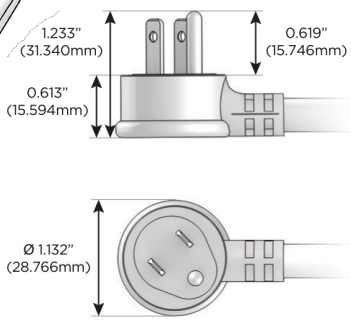

##### Module/Port Options:

- A** Tamper Resistant AC Receptacle
- E** USB-A & USB-C (20W)
- M** Double USB-A (Fast Charging Ports - 18W)
- H** HDMI
- 6** CAT 6
- 12** RJ 12
- X** Switched AC
- Y** 3-Way Switch (Low Voltage)
- V** USB-C (45W High Speed Charging Port)
- S** USB-C (25W High Speed Charging Port)
- R** Switched AC (Rocker Switch)
- D** Dimmer Switch

##### Plug:

Supplied with Low Profile Flat 45° Angle 120 VAC Plug

Optional Standard Straight 120 VAC Plug

Optional Straight 120 VAC Pass-through Plug

- CLEAN, COMPACT DESIGN
- STREAMLINED
- LOW PROFILE
- SIDE-EXITING CORDS
- PLUG & PLAY
- 6' AC CORD & PLUG (FLAT PLUG STANDARD)
- CUSTOMIZABLE CONFIGURATIONS AND FINISHES
- UL LISTED FOR MOUNTING IN FURNITURE
- 15A

# M-POWER-3T

AC POWER & DATA CONNECTIVITY SOLUTION

M-POWER-3TW-AM6-APATP

Specs:

**Modules/Ports:**

- A** Tamper Resistant AC Receptacle
- M** Double USB-A (Fast Charging Ports - 18W)
- 6** CAT 6

**A M 6**

Distributed by