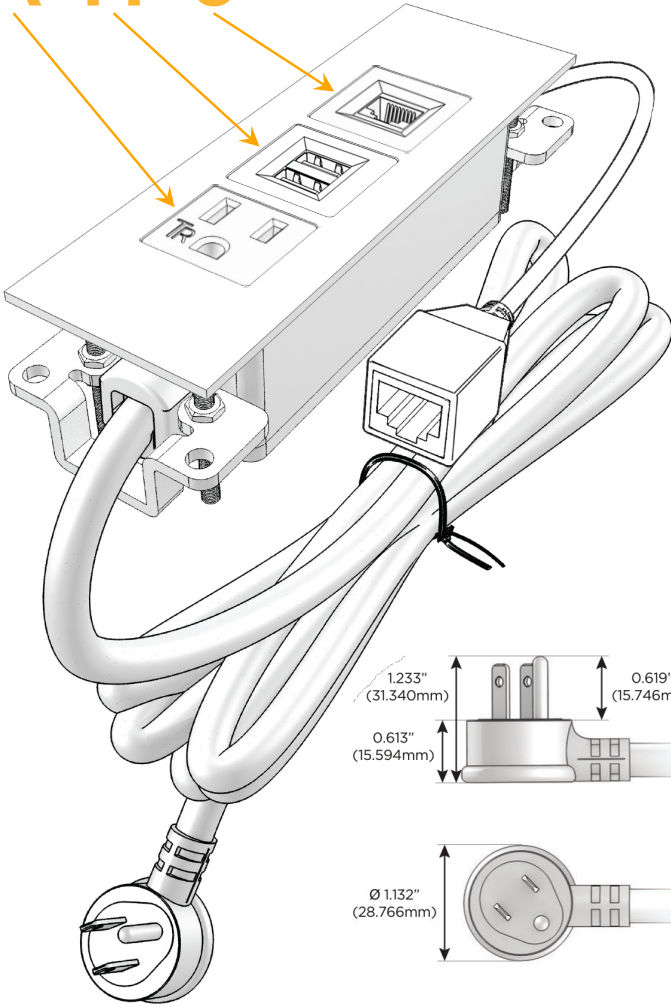

##### Module/Port Options:

- A** Tamper Resistant AC Receptacle
- E** USB-A & USB-C (20W)
- M** Double USB-A (Fast Charging Ports - 18W)
- H** HDMI
- 6** CAT 6
- 12** RJ 12
- X** Switched AC
- Y** 3-Way Switch (Low Voltage)
- V** USB-C (45W High Speed Charging Port)
- S** USB-C (25W High Speed Charging Port)
- R** Switched AC (Rocker Switch)
- D** Dimmer Switch

##### Plug:

Supplied with Low Profile Flat 45° Angle 120 VAC Plug

Optional Standard Straight 120 VAC Plug

Optional Straight 120 VAC Pass-through Plug

- CLEAN, COMPACT DESIGN
- STREAMLINED
- LOW PROFILE
- SIDE-EXITING CORDS
- PLUG & PLAY
- 6' AC CORD & PLUG (FLAT PLUG STANDARD)
- CUSTOMIZABLE CONFIGURATIONS AND FINISHES
- UL LISTED FOR MOUNTING IN FURNITURE
- 15A

# M-POWER-3T

AC POWER & DATA CONNECTIVITY SOLUTION

M-POWER-3TW-AM6-APATP

Specs:

**Modules/Ports:**

- A** Tamper Resistant AC Receptacle
- M** Double USB-A (Fast Charging Ports - 18W)
- 6** CAT 6

**A M 6**

Distributed by