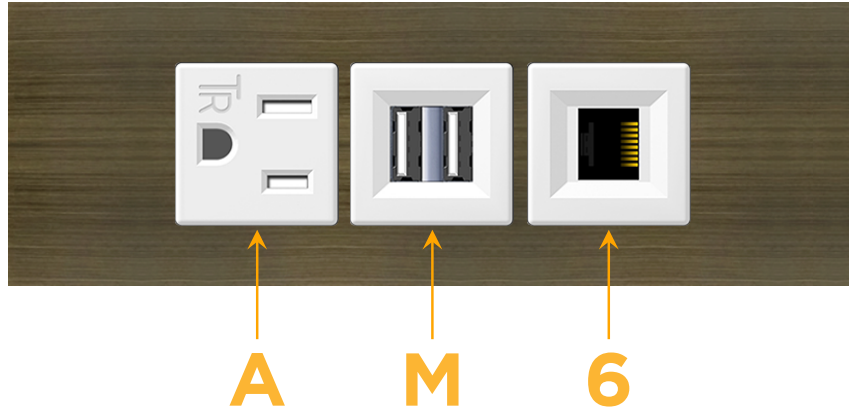

M-POWER-3T

AC POWER & DATA CONNECTIVITY SOLUTION

M-POWER-3TW-AM6-APATP

Distributed by

Mormax Company, Inc.

8 Westchester Plaza

Elmsford, NY 10523

914-699-0101

sales@mormax.com

mormax.com

Metro Light & Power's line of power & data solutions offers sophisticated design elements combined with greater ease of installation. Streamlined and low-profile, enhanced by side-exiting cords, our outlets advance the industry with their cutting edge look and feel. We believe flexibility is key, and we provide a variety of mounting options, including the ability to mount in limited spaces. Our outlets are available in many finishes and configurations, in addition to a custom color and finish capability for our clients.

Trim Plate Finish: **SPECIAL ANTIQUE BRONZE (ABS)**

Custom Finishes Available

M-POWER-3TW-AM6-APATP

Features:

Module/Port Options:

- **A** Tamper Resistant AC Receptacle
- **E** USB-A & USB-C (20W)
- **M** Double USB-A (Fast Charging Ports - 18W)
- **H** HDMI
- **6** CAT 6
- **12** RJ 12
- **X** Switched AC
- **Y** 3-Way Switch (Low Voltage)
- **V** USB-C (45W High Speed Charging Port)
- **S** USB-C (25W High Speed Charging Port)
- **R** Switched AC (Rocker Switch)
- **D** Dimmer Switch

Plug:

Supplied with Low Profile Flat 45° Angle 120 VAC Plug

Optional Standard Straight 120 VAC Plug

Optional Straight 120 VAC Pass-through Plug

- CLEAN, COMPACT DESIGN
- STREAMLINED
- LOW PROFILE
- SIDE-EXITING CORDS
- PLUG & PLAY
- 6' AC CORD & PLUG (FLAT PLUG STANDARD)
- CUSTOMIZABLE CONFIGURATIONS AND FINISHES
- UL LISTED FOR MOUNTING IN FURNITURE
- 15A