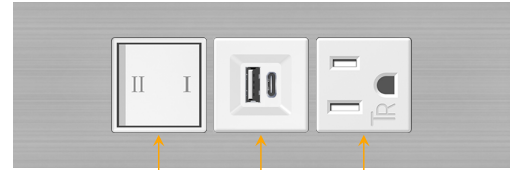

Trim Plate Finish: **BRUSHED STAINLESS (ABS)**

Custom Finishes Available

M-POWER-3TW-AEY-SS4ATP(2)

A E Y

Y E A

Features:

Module/Port Options:

- A** Tamper Resistant AC Receptacle
- E** USB-A & USB-C (20W)
- M** Double USB-A (Fast Charging Ports - 18W)
- H** HDMI
- 6** CAT 6
- 12** RJ 12
- X** Switched AC
- Y** 3-Way Switch (Low Voltage)
- V** USB-C (45W High Speed Charging Port)
- S** USB-C (25W High Speed Charging Port)
- R** Switched AC (Rocker Switch)
- D** Dimmer Switch