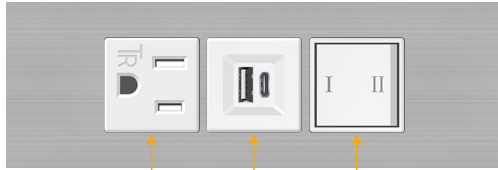

Trim Plate Finish: **BRUSHED STAINLESS (ABS)**

Custom Finishes Available

M-POWER-3TW-AEY-SS4ATP(2)

A E Y

Y E A

Features:

Module/Port Options:

- A** Tamper Resistant AC Receptacle
- E** USB-A & USB-C (20W)
- M** Double USB-A (Fast Charging Ports - 18W)
- H** HDMI
- 6** CAT 6
- 12** RJ 12
- X** Switched AC
- Y** 3-Way Switch (Low Voltage)
- V** USB-C (45W High Speed Charging Port)
- S** USB-C (25W High Speed Charging Port)
- R** Switched AC (Rocker Switch)
- D** Dimmer Switch

Plug:

Supplied with Low Profile Flat 45° Angle 120 VAC Plug

Optional Standard Straight 120 VAC Plug

Optional Straight 120 VAC Pass-through Plug

- CLEAN, COMPACT DESIGN
- STREAMLINED
- LOW PROFILE
- SIDE-EXITING CORDS
- PLUG & PLAY
- 6' AC CORD & PLUG (FLAT PLUG STANDARD)
- CUSTOMIZABLE CONFIGURATIONS AND FINISHES
- UL LISTED FOR MOUNTING IN FURNITURE
- 15A