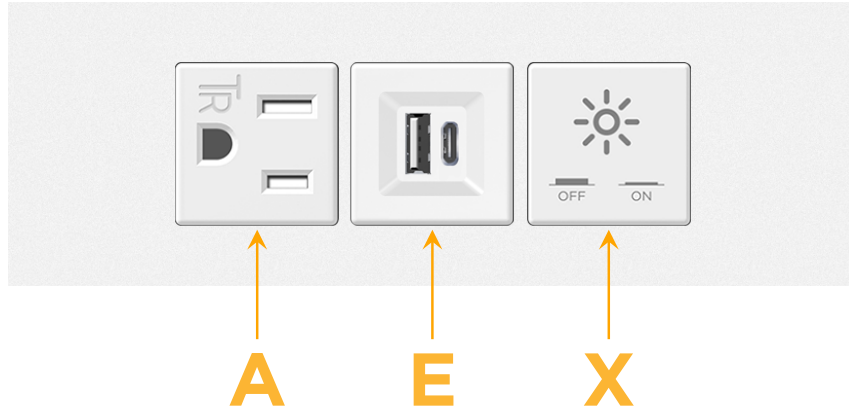

Trim Plate Finish: **WHITE (STEEL)**

Custom Finishes Available

M-POWER-3TW-AEX-WTP

Features:

Module/Port Options:

- A** Tamper Resistant AC Receptacle
- E** USB-A & USB-C (20W)
- M** Double USB-A (Fast Charging Ports - 18W)
- H** HDMI
- 6** CAT 6
- 12** RJ 12
- X** Switched AC
- Y** 3-Way Switch (Low Voltage)
- V** USB-C (45W High Speed Charging Port)
- S** USB-C (25W High Speed Charging Port)
- R** Switched AC (Rocker Switch)
- D** Dimmer Switch

Plug:

Supplied with Low Profile Flat 45° Angle 120 VAC Plug

Optional Standard Straight 120 VAC Plug

Optional Straight 120 VAC Pass-through Plug

- CLEAN, COMPACT DESIGN
- STREAMLINED
- LOW PROFILE
- SIDE-EXITING CORDS
- PLUG & PLAY
- 6' AC CORD & PLUG (FLAT PLUG STANDARD)
- CUSTOMIZABLE CONFIGURATIONS AND FINISHES
- UL LISTED FOR MOUNTING IN FURNITURE
- 15A

sales@mormax.com

mormax.com

Specs:

Modules/Ports:

- A** Tamper Resistant AC Receptacle
- E** USB-A & USB-C (20W)
- X** Switched AC

A E X