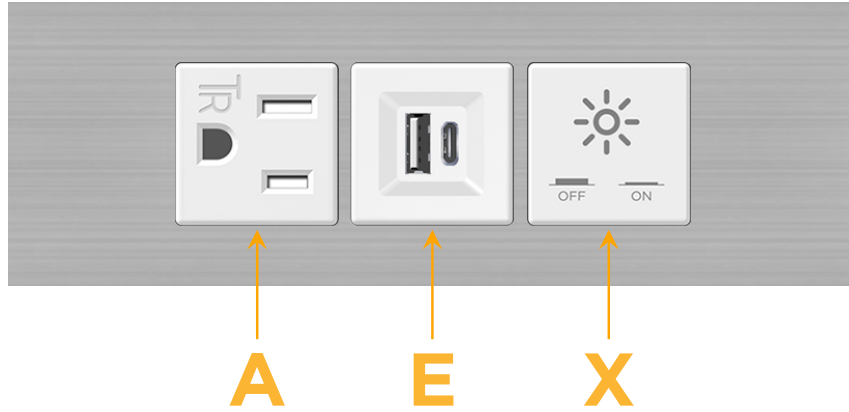

M-POWER-3T

AC POWER & DATA CONNECTIVITY SOLUTION

M-POWER-3TW-AEX-SS4TP

Distributed by

Mormax Company, Inc.

8 Westchester Plaza

Elmsford, NY 10523

914-699-0101

sales@mormax.com

mormax.com

Metro Light & Power's line of power & data solutions offers sophisticated design elements combined with greater ease of installation. Streamlined and low-profile, enhanced by side-exiting cords, our outlets advance the industry with their cutting edge look and feel. We believe flexibility is key, and we provide a variety of mounting options, including the ability to mount in limited spaces. Our outlets are available in many finishes and configurations, in addition to a custom color and finish capability for our clients.

Trim Plate Finish: **STAINLESS STEEL BRUSHED**

Custom Finishes Available

M-POWER-3TW-AEX-SS4TP

Features:

Module/Port Options:

- **A** Tamper Resistant AC Receptacle
- **E** USB-A & USB-C (20W)
- **M** Double USB-A (Fast Charging Ports - 18W)
- **H** HDMI
- **6** CAT 6
- **12** RJ 12
- **X** Switched AC
- **Y** 3-Way Switch (Low Voltage)
- **V** USB-C (45W High Speed Charging Port)
- **S** USB-C (25W High Speed Charging Port)
- **R** Switched AC (Rocker Switch)
- **D** Dimmer Switch

Plug:

Supplied with Low Profile Flat 45° Angle 120 VAC Plug

Optional Standard Straight 120 VAC Plug

Optional Straight 120 VAC Pass-through Plug

- CLEAN, COMPACT DESIGN
- STREAMLINED
- LOW PROFILE
- SIDE-EXITING CORDS
- PLUG & PLAY
- 6' AC CORD & PLUG (FLAT PLUG STANDARD)
- CUSTOMIZABLE CONFIGURATIONS AND FINISHES
- UL LISTED FOR MOUNTING IN FURNITURE
- 15A