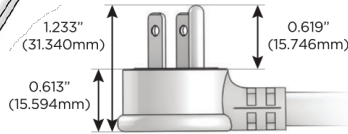

M-POWER-3T

AC POWER & DATA CONNECTIVITY SOLUTION

M-POWER-3TW-AEX-SS4TP

Specs:

Modules/Ports:

- **A** Tamper Resistant AC Receptacle
- **E** USB-A & USB-C (20W)
- **X** Switched AC