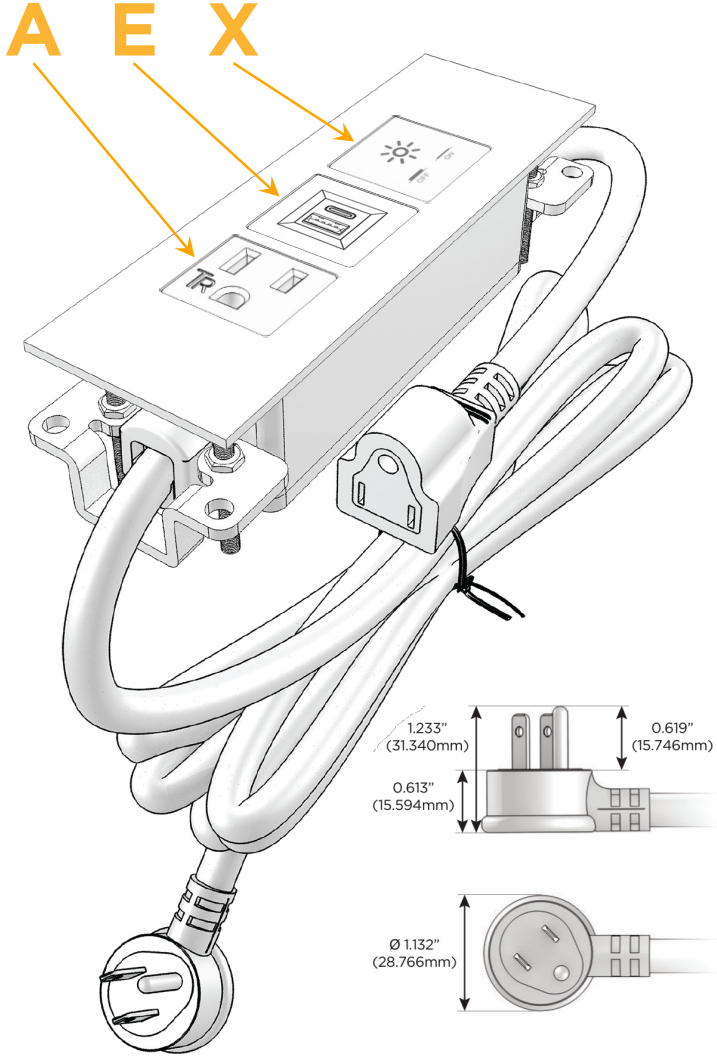

### Module/Port Options:

- A** Tamper Resistant AC Receptacle
- E** USB-A & USB-C (20W)
- M** Double USB-A (Fast Charging Ports - 18W)
- H** HDMI
- 6** CAT 6
- 12** RJ 12
- X** Switched AC
- Y** 3-Way Switch (Low Voltage)
- V** USB-C (45W High Speed Charging Port)
- S** USB-C (25W High Speed Charging Port)
- R** Switched AC (Rocker Switch)
- D** Dimmer Switch

### Plug:

Supplied with Low Profile Flat 45° Angle 120 VAC Plug

Optional Standard Straight 120 VAC Plug

Optional Straight 120 VAC Pass-through Plug

- CLEAN, COMPACT DESIGN
- STREAMLINED
- LOW PROFILE
- SIDE-EXITING CORDS
- PLUG & PLAY
- 6' AC CORD & PLUG (FLAT PLUG STANDARD)
- CUSTOMIZABLE CONFIGURATIONS AND FINISHES
- UL LISTED FOR MOUNTING IN FURNITURE
- 15A

## AC POWER & DATA CONNECTIVITY SOLUTION

M-POWER-3TW-AEX-SS4TP

Specs:

### Modules/Ports:

- A** Tamper Resistant AC Receptacle
- E** USB-A & USB-C (20W)
- X** Switched AC

Distributed by

Mormax Company, Inc.

8 Westchester Plaza

Elmsford, NY 10523

914-699-0101

sales@mormax.com