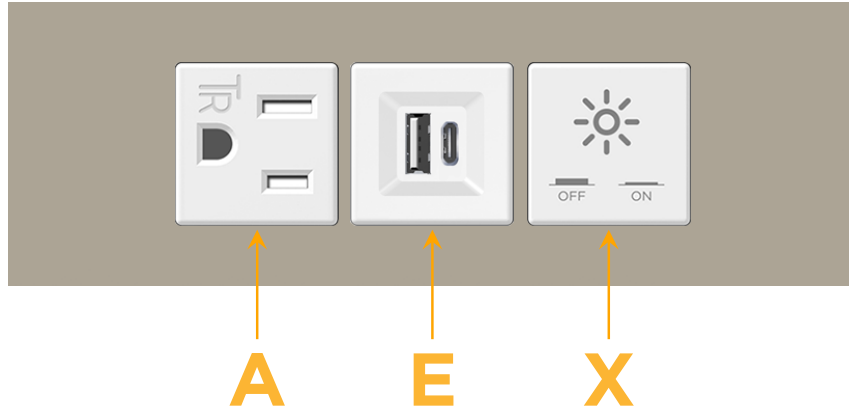

M-POWER-3T

AC POWER & DATA CONNECTIVITY SOLUTION

M-POWER-3TW-AEX-SATP

Distributed by

Mormax Company, Inc.

8 Westchester Plaza

Elmsford, NY 10523

914-699-0101

sales@mormax.com

mormax.com

Metro Light & Power's line of power & data solutions offers sophisticated design elements combined with greater ease of installation. Streamlined and low-profile, enhanced by side-exiting cords, our outlets advance the industry with their cutting edge look and feel. We believe flexibility is key, and we provide a variety of mounting options, including the ability to mount in limited spaces. Our outlets are available in many finishes and configurations, in addition to a custom color and finish capability for our clients.

Trim Plate Finish: **SATIN NICKEL (ABS)**

Custom Finishes Available

M-POWER-3TW-AEX-SATP

Features:

Module/Port Options:

- **A** Tamper Resistant AC Receptacle
- **E** USB-A & USB-C (20W)
- **M** Double USB-A (Fast Charging Ports - 18W)
- **H** HDMI
- **6** CAT 6
- **12** RJ 12
- **X** Switched AC
- **Y** 3-Way Switch (Low Voltage)
- **V** USB-C (45W High Speed Charging Port)
- **S** USB-C (25W High Speed Charging Port)
- **R** Switched AC (Rocker Switch)
- **D** Dimmer Switch

Plug:

Supplied with Low Profile Flat 45° Angle 120 VAC Plug

Optional Standard Straight 120 VAC Plug

Optional Straight 120 VAC Pass-through Plug

- CLEAN, COMPACT DESIGN
- STREAMLINED
- LOW PROFILE
- SIDE-EXITING CORDS
- PLUG & PLAY
- 6' AC CORD & PLUG (FLAT PLUG STANDARD)
- CUSTOMIZABLE CONFIGURATIONS AND FINISHES
- UL LISTED FOR MOUNTING IN FURNITURE
- 15A