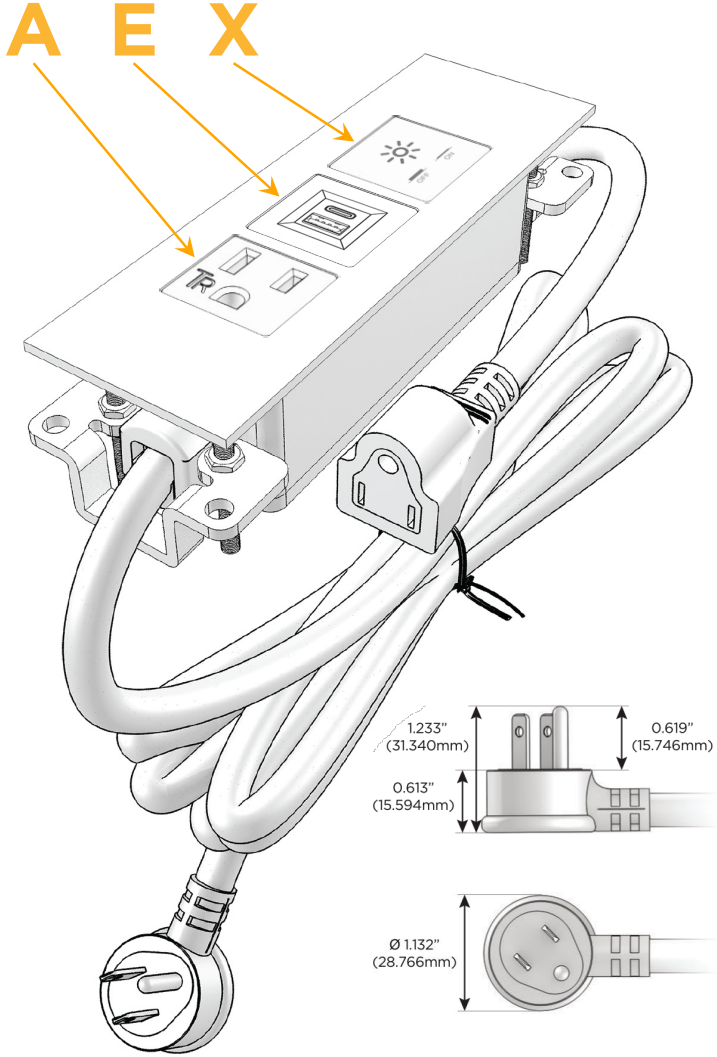

### Module/Port Options:

- A** Tamper Resistant AC Receptacle
- E** USB-A & USB-C (20W)
- M** Double USB-A (Fast Charging Ports - 18W)
- H** HDMI
- 6** CAT 6
- 12** RJ 12
- X** Switched AC
- Y** 3-Way Switch (Low Voltage)
- V** USB-C (45W High Speed Charging Port)
- S** USB-C (25W High Speed Charging Port)
- R** Switched AC (Rocker Switch)
- D** Dimmer Switch

### Plug:

Supplied with Low Profile Flat 45° Angle 120 VAC Plug

Optional Standard Straight 120 VAC Plug

Optional Straight 120 VAC Pass-through Plug

- CLEAN, COMPACT DESIGN
- STREAMLINED
- LOW PROFILE
- SIDE-EXITING CORDS
- PLUG & PLAY
- 6' AC CORD & PLUG (FLAT PLUG STANDARD)
- CUSTOMIZABLE CONFIGURATIONS AND FINISHES
- UL LISTED FOR MOUNTING IN FURNITURE
- 15A

# M-POWER-3T

AC POWER & DATA CONNECTIVITY SOLUTION

M-POWER-3TW-AEX-SATP

Specs:

**Modules/Ports:**

- A** Tamper Resistant AC Receptacle
- E** USB-A & USB-C (20W)
- X** Switched AC

Distributed by

Mormax Company, Inc.