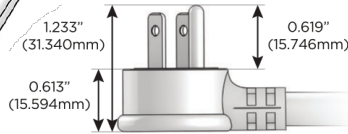

### Plug:

Supplied with Low Profile Flat 45° Angle 120 VAC Plug

Optional Standard Straight 120 VAC Plug

Optional Straight 120 VAC Pass-through Plug

- CLEAN, COMPACT DESIGN
- STREAMLINED
- LOW PROFILE
- SIDE-EXITING CORDS
- PLUG & PLAY
- 6' AC CORD & PLUG (FLAT PLUG STANDARD)
- CUSTOMIZABLE CONFIGURATIONS AND FINISHES
- UL LISTED FOR MOUNTING IN FURNITURE
- 15A

# M-POWER-3T

AC POWER & DATA CONNECTIVITY SOLUTION

M-POWER-3TW-AEX-SATP

Specs:

**Modules/Ports:**

- A** Tamper Resistant AC Receptacle
- E** USB-A & USB-C (20W)
- X** Switched AC

Distributed by

Mormax Company, Inc.