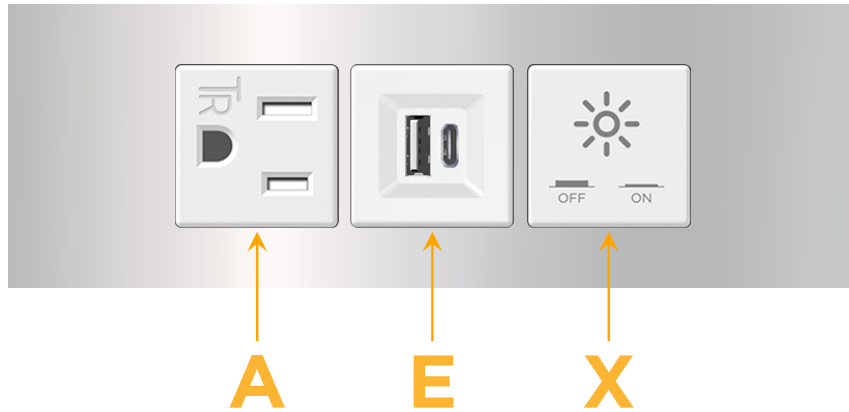

Trim Plate Finish: **CHROME (ABS)**

Custom Finishes Available

M-POWER-3TW-AEX-CRATP

Features:

Module/Port Options:

- A** Tamper Resistant AC Receptacle
- E** USB-A & USB-C (20W)
- M** Double USB-A (Fast Charging Ports - 18W)
- H** HDMI
- 6** CAT 6
- 12** RJ 12
- X** Switched AC
- Y** 3-Way Switch (Low Voltage)
- V** USB-C (45W High Speed Charging Port)
- S** USB-C (25W High Speed Charging Port)
- R** Switched AC (Rocker Switch)
- D** Dimmer Switch

Plug:

Supplied with Low Profile Flat 45° Angle 120 VAC Plug

Optional Standard Straight 120 VAC Plug

Optional Straight 120 VAC Pass-through Plug

- CLEAN, COMPACT DESIGN
- STREAMLINED
- LOW PROFILE
- SIDE-EXITING CORDS
- PLUG & PLAY
- 6' AC CORD & PLUG (FLAT PLUG STANDARD)
- CUSTOMIZABLE CONFIGURATIONS AND FINISHES
- UL LISTED FOR MOUNTING IN FURNITURE
- 15A

M-POWER-3T

AC POWER & DATA CONNECTIVITY SOLUTION

M-POWER-3TW-AEX-CRATP

Specs:

Modules/Ports:

- A** Tamper Resistant AC Receptacle
- E** USB-A & USB-C (20W)
- X** Switched AC

A E X

Distributed by