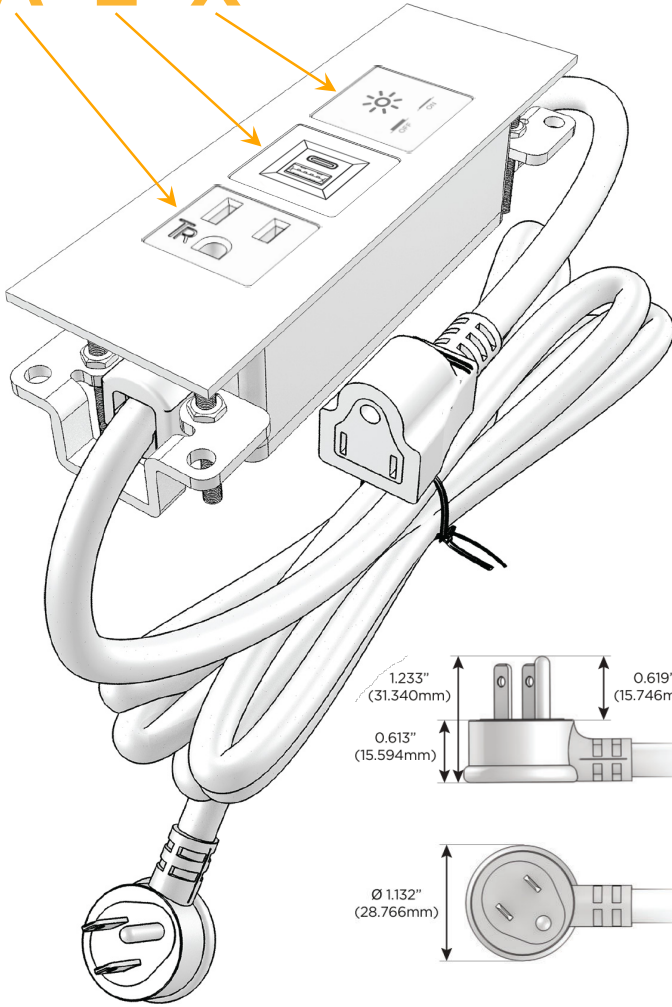

Trim Plate Finish: **CHROME (ABS)**

Custom Finishes Available

M-POWER-3TW-AEX-CRATP

Features:

Module/Port Options:

- A** Tamper Resistant AC Receptacle
- E** USB-A & USB-C (20W)
- M** Double USB-A (Fast Charging Ports - 18W)
- H** HDMI
- 6** CAT 6
- 12** RJ 12
- X** Switched AC
- Y** 3-Way Switch (Low Voltage)
- V** USB-C (45W High Speed Charging Port)
- S** USB-C (25W High Speed Charging Port)
- R** Switched AC (Rocker Switch)
- D** Dimmer Switch

Plug:

Supplied with Low Profile Flat 45° Angle 120 VAC Plug

Optional Standard Straight 120 VAC Plug

Optional Straight 120 VAC Pass-through Plug

- CLEAN, COMPACT DESIGN
- STREAMLINED
- LOW PROFILE
- SIDE-EXITING CORDS
- PLUG & PLAY
- 6' AC CORD & PLUG (FLAT PLUG STANDARD)
- CUSTOMIZABLE CONFIGURATIONS AND FINISHES
- UL LISTED FOR MOUNTING IN FURNITURE
- 15A

M-POWER-3T

AC POWER & DATA CONNECTIVITY SOLUTION

M-POWER-3TW-AEX-CRATP

Specs:

Modules/Ports:

- A** Tamper Resistant AC Receptacle
- E** USB-A & USB-C (20W)
- X** Switched AC

A E X

Distributed by