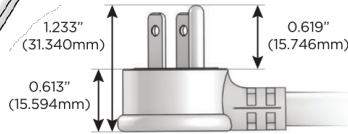

M-POWER-3T

AC POWER & DATA CONNECTIVITY SOLUTION

M-POWER-3TW-AEX-CRATP

Specs:

Modules/Ports:

- A** Tamper Resistant AC Receptacle
- E** USB-A & USB-C (20W)
- X** Switched AC

A E X

Distributed by