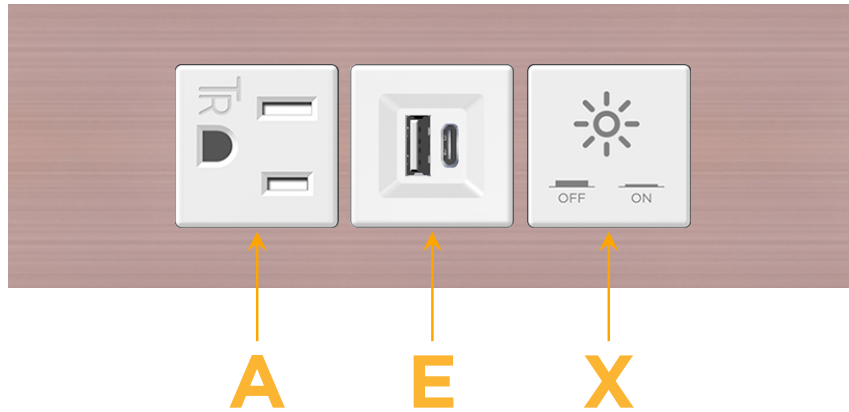

M-POWER-3T

AC POWER & DATA CONNECTIVITY SOLUTION

M-POWER-3TW-AEX-CHATP

Distributed by

Mormax Company, Inc.

8 Westchester Plaza

Elmsford, NY 10523

914-699-0101

sales@mormax.com

mormax.com

Metro Light & Power's line of power & data solutions offers sophisticated design elements combined with greater ease of installation. Streamlined and low-profile, enhanced by side-exiting cords, our outlets advance the industry with their cutting edge look and feel. We believe flexibility is key, and we provide a variety of mounting options, including the ability to mount in limited spaces. Our outlets are available in many finishes and configurations, in addition to a custom color and finish capability for our clients.

Trim Plate Finish: **CHAMPAGNE (ABS)**

Custom Finishes Available

M-POWER-3TW-AEX-CHATP

Features:

Module/Port Options:

- **A** Tamper Resistant AC Receptacle
- **E** USB-A & USB-C (20W)
- **M** Double USB-A (Fast Charging Ports - 18W)
- **H** HDMI
- **6** CAT 6
- **12** RJ 12
- **X** Switched AC
- **Y** 3-Way Switch (Low Voltage)
- **V** USB-C (45W High Speed Charging Port)
- **S** USB-C (25W High Speed Charging Port)
- **R** Switched AC (Rocker Switch)
- **D** Dimmer Switch

Plug:

Supplied with Low Profile Flat 45° Angle 120 VAC Plug

Optional Standard Straight 120 VAC Plug

Optional Straight 120 VAC Pass-through Plug

- CLEAN, COMPACT DESIGN
- STREAMLINED
- LOW PROFILE
- SIDE-EXITING CORDS
- PLUG & PLAY
- 6' AC CORD & PLUG (FLAT PLUG STANDARD)
- CUSTOMIZABLE CONFIGURATIONS AND FINISHES
- UL LISTED FOR MOUNTING IN FURNITURE
- 15A