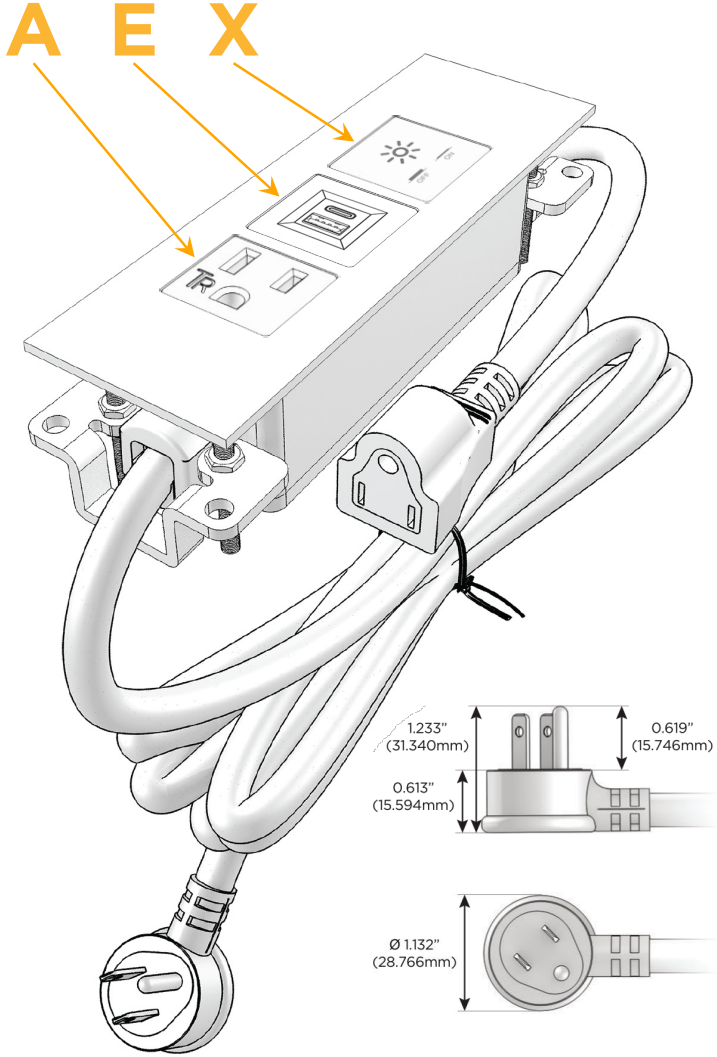

### Module/Port Options:

- A** Tamper Resistant AC Receptacle
- E** USB-A & USB-C (20W)
- M** Double USB-A (Fast Charging Ports - 18W)
- H** HDMI
- 6** CAT 6
- 12** RJ 12
- X** Switched AC
- Y** 3-Way Switch (Low Voltage)
- V** USB-C (45W High Speed Charging Port)
- S** USB-C (25W High Speed Charging Port)
- R** Switched AC (Rocker Switch)
- D** Dimmer Switch

### Plug:

Supplied with Low Profile Flat 45° Angle 120 VAC Plug

Optional Standard Straight 120 VAC Plug

Optional Straight 120 VAC Pass-through Plug

- CLEAN, COMPACT DESIGN
- STREAMLINED
- LOW PROFILE
- SIDE-EXITING CORDS
- PLUG & PLAY
- 6' AC CORD & PLUG (FLAT PLUG STANDARD)
- CUSTOMIZABLE CONFIGURATIONS AND FINISHES
- UL LISTED FOR MOUNTING IN FURNITURE
- 15A

# M-POWER-3T

AC POWER & DATA CONNECTIVITY SOLUTION

M-POWER-3TW-AEX-CHATP

Specs:

**Modules/Ports:**

- A** Tamper Resistant AC Receptacle
- E** USB-A & USB-C (20W)
- X** Switched AC

Distributed by

Mormax Company, Inc.