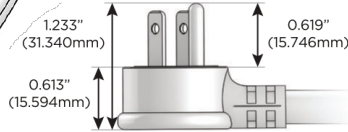

### Plug:

Supplied with Low Profile Flat 45° Angle 120 VAC Plug

Optional Standard Straight 120 VAC Plug

Optional Straight 120 VAC Pass-through Plug

- CLEAN, COMPACT DESIGN
- STREAMLINED
- LOW PROFILE
- SIDE-EXITING CORDS
- PLUG & PLAY
- 6' AC CORD & PLUG (FLAT PLUG STANDARD)
- CUSTOMIZABLE CONFIGURATIONS AND FINISHES
- UL LISTED FOR MOUNTING IN FURNITURE
- 15A

# M-POWER-3T

AC POWER & DATA CONNECTIVITY SOLUTION

M-POWER-3TW-AEX-CHATP

Specs:

**Modules/Ports:**

- A** Tamper Resistant AC Receptacle
- E** USB-A & USB-C (20W)
- X** Switched AC

Distributed by

Mormax Company, Inc.