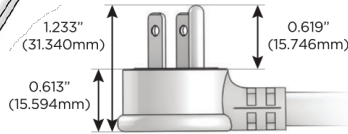

M-POWER-3T

AC POWER & DATA CONNECTIVITY SOLUTION

M-POWER-3TW-AEX-BZATP

Specs:

Modules/Ports:

- A** Tamper Resistant AC Receptacle
- E** USB-A & USB-C (20W)
- X** Switched AC

Distributed by

Mormax Company, Inc.