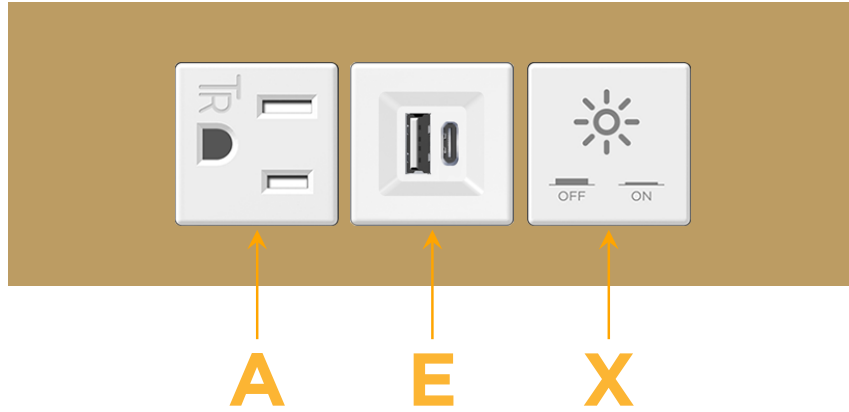

Trim Plate Finish: **STANDARD BRONZE (ABS)**

Custom Finishes Available

M-POWER-3TW-AEX-BZATP

Features:

Module/Port Options:

- A** Tamper Resistant AC Receptacle
- E** USB-A & USB-C (20W)
- M** Double USB-A (Fast Charging Ports - 18W)
- H** HDMI
- 6** CAT 6
- 12** RJ 12
- X** Switched AC
- Y** 3-Way Switch (Low Voltage)
- V** USB-C (45W High Speed Charging Port)
- S** USB-C (25W High Speed Charging Port)
- R** Switched AC (Rocker Switch)
- D** Dimmer Switch

Plug:

Supplied with Low Profile Flat 45° Angle 120 VAC Plug

Optional Standard Straight 120 VAC Plug

Optional Straight 120 VAC Pass-through Plug

- CLEAN, COMPACT DESIGN
- STREAMLINED
- LOW PROFILE
- SIDE-EXITING CORDS
- PLUG & PLAY
- 6' AC CORD & PLUG (FLAT PLUG STANDARD)
- CUSTOMIZABLE CONFIGURATIONS AND FINISHES
- UL LISTED FOR MOUNTING IN FURNITURE
- 15A

M-POWER-3T

AC POWER & DATA CONNECTIVITY SOLUTION

M-POWER-3TW-AEX-BZATP

Specs:

Modules/Ports:

- A** Tamper Resistant AC Receptacle
- E** USB-A & USB-C (20W)
- X** Switched AC

Distributed by

Mormax Company, Inc.