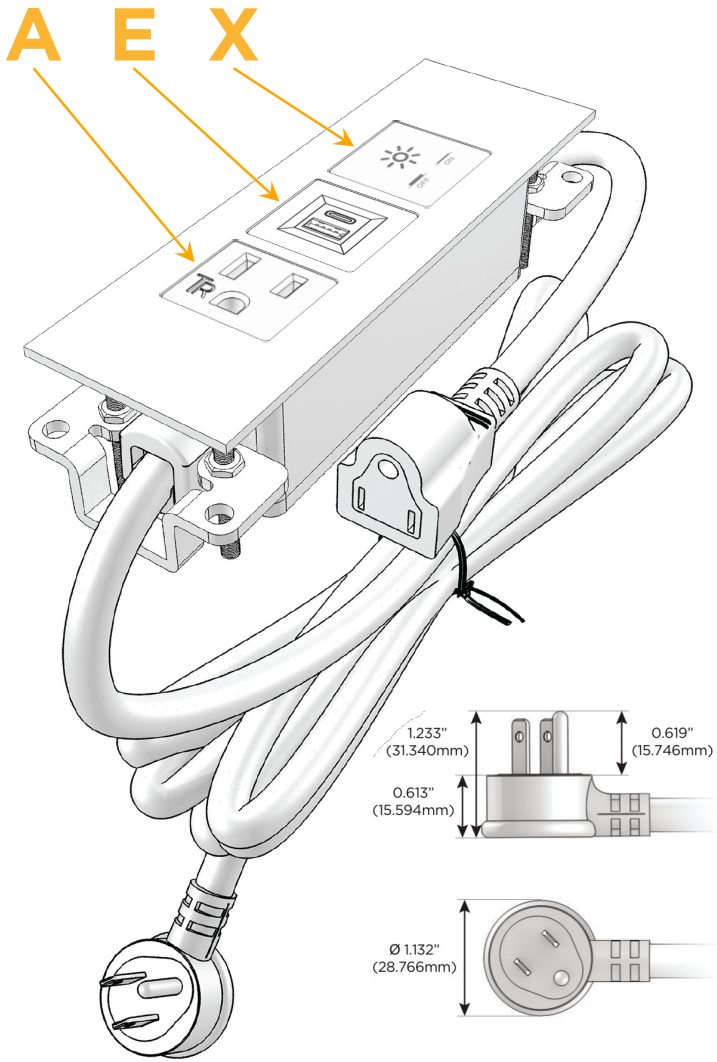

Trim Plate Finish: **STANDARD BRONZE (ABS)**

Custom Finishes Available

M-POWER-3TW-AEX-BZATP

Features:

Module/Port Options:

- A** Tamper Resistant AC Receptacle
- E** USB-A & USB-C (20W)
- M** Double USB-A (Fast Charging Ports - 18W)
- H** HDMI
- 6** CAT 6
- 12** RJ 12
- X** Switched AC
- Y** 3-Way Switch (Low Voltage)
- V** USB-C (45W High Speed Charging Port)
- S** USB-C (25W High Speed Charging Port)
- R** Switched AC (Rocker Switch)
- D** Dimmer Switch

Plug:

Supplied with Low Profile Flat 45° Angle 120 VAC Plug

Optional Standard Straight 120 VAC Plug

Optional Straight 120 VAC Pass-through Plug

- CLEAN, COMPACT DESIGN
- STREAMLINED
- LOW PROFILE
- SIDE-EXITING CORDS
- PLUG & PLAY
- 6' AC CORD & PLUG (FLAT PLUG STANDARD)
- CUSTOMIZABLE CONFIGURATIONS AND FINISHES
- UL LISTED FOR MOUNTING IN FURNITURE
- 15A

M-POWER-3T

AC POWER & DATA CONNECTIVITY SOLUTION

M-POWER-3TW-AEX-BZATP

Specs:

Modules/Ports:

- A** Tamper Resistant AC Receptacle
- E** USB-A & USB-C (20W)
- X** Switched AC

Distributed by

Mormax Company, Inc.