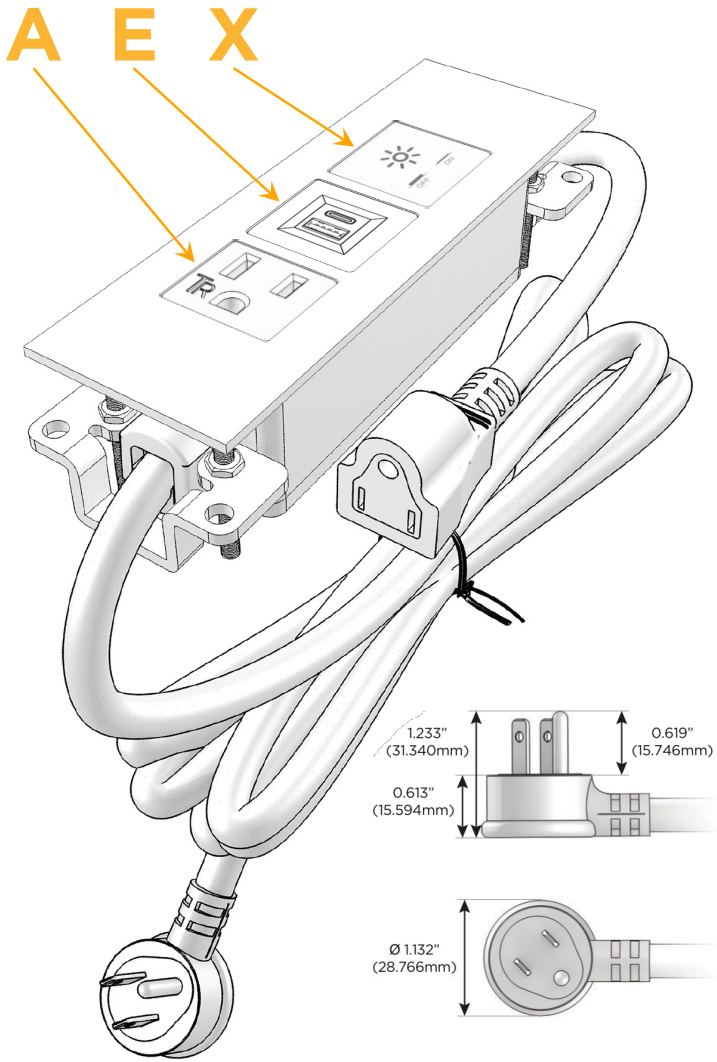

Trim Plate Finish: **ANTIQUED ARCHITECTURAL BRONZE (ABS)**

Custom Finishes Available

M-POWER-3TW-AEX-BZ5AATP

Features:

Module/Port Options:

- A** Tamper Resistant AC Receptacle
- E** USB-A & USB-C (20W)
- M** Double USB-A (Fast Charging Ports - 18W)
- H** HDMI
- 6** CAT 6
- 12** RJ 12
- X** Switched AC
- Y** 3-Way Switch (Low Voltage)
- V** USB-C (45W High Speed Charging Port)
- S** USB-C (25W High Speed Charging Port)
- R** Switched AC (Rocker Switch)
- D** Dimmer Switch

Plug:

Supplied with Low Profile Flat 45° Angle 120 VAC Plug

Optional Standard Straight 120 VAC Plug

Optional Straight 120 VAC Pass-through Plug

- CLEAN, COMPACT DESIGN
- STREAMLINED
- LOW PROFILE
- SIDE-EXITING CORDS
- PLUG & PLAY
- 6' AC CORD & PLUG (FLAT PLUG STANDARD)
- CUSTOMIZABLE CONFIGURATIONS AND FINISHES
- UL LISTED FOR MOUNTING IN FURNITURE
- 15A

M-POWER-3T

AC POWER & DATA CONNECTIVITY SOLUTION

M-POWER-3TW-AEX-BZ5AATP

Specs:

Modules/Ports:

- A** Tamper Resistant AC Receptacle
- E** USB-A & USB-C (20W)
- X** Switched AC

Distributed by

Mormax Company, Inc.