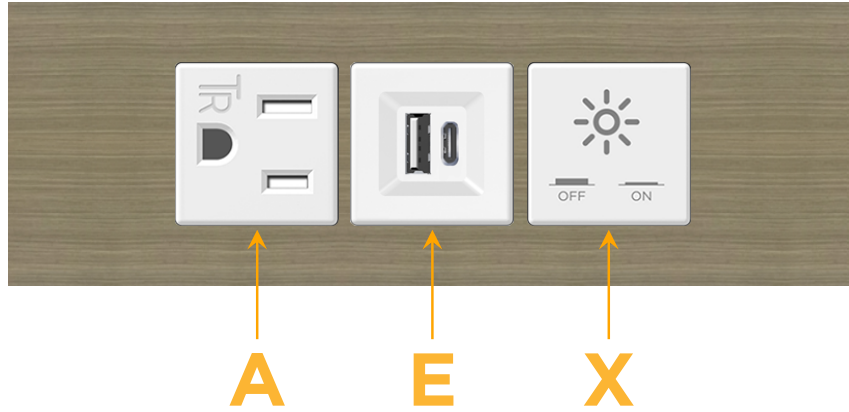

Trim Plate Finish: **ANTIQUED ARCHITECTURAL BRONZE (ABS)**

Custom Finishes Available

M-POWER-3TW-AEX-BZ5AATP

Features:

Module/Port Options:

- A** Tamper Resistant AC Receptacle
- E** USB-A & USB-C (20W)
- M** Double USB-A (Fast Charging Ports - 18W)
- H** HDMI
- 6** CAT 6
- 12** RJ 12
- X** Switched AC
- Y** 3-Way Switch (Low Voltage)
- V** USB-C (45W High Speed Charging Port)
- S** USB-C (25W High Speed Charging Port)
- R** Switched AC (Rocker Switch)
- D** Dimmer Switch

Plug:

Supplied with Low Profile Flat 45° Angle 120 VAC Plug

Optional Standard Straight 120 VAC Plug

Optional Straight 120 VAC Pass-through Plug

- CLEAN, COMPACT DESIGN
- STREAMLINED
- LOW PROFILE
- SIDE-EXITING CORDS
- PLUG & PLAY
- 6' AC CORD & PLUG (FLAT PLUG STANDARD)
- CUSTOMIZABLE CONFIGURATIONS AND FINISHES
- UL LISTED FOR MOUNTING IN FURNITURE
- 15A

M-POWER-3T

AC POWER & DATA CONNECTIVITY SOLUTION

M-POWER-3TW-AEX-BZ5AATP

Specs:

Modules/Ports:

- A** Tamper Resistant AC Receptacle
- E** USB-A & USB-C (20W)
- X** Switched AC

Distributed by

Mormax Company, Inc.