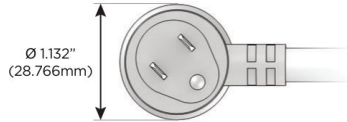

Plug:

Supplied with Low Profile Flat 45° Angle 120 VAC Plug

Optional Standard Straight 120 VAC Plug

Optional Straight 120 VAC Pass-through Plug

- CLEAN, COMPACT DESIGN
- STREAMLINED
- LOW PROFILE
- SIDE-EXITING CORDS
- PLUG & PLAY
- 6' AC CORD & PLUG (FLAT PLUG STANDARD)
- CUSTOMIZABLE CONFIGURATIONS AND FINISHES
- UL LISTED FOR MOUNTING IN FURNITURE
- 15A

M-POWER-3T

AC POWER & DATA CONNECTIVITY SOLUTION

M-POWER-3TW-AEX-BZ4TP

Specs:

Modules/Ports:

- A** Tamper Resistant AC Receptacle
- E** USB-A & USB-C (20W)
- X** Switched AC

Distributed by

Mormax Company, Inc.