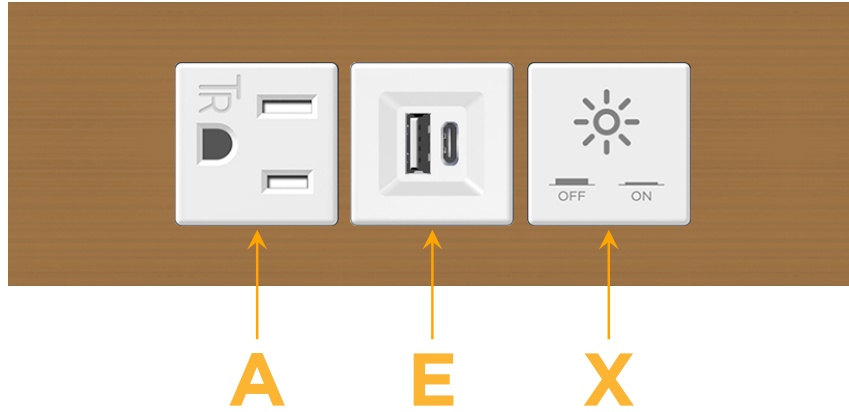

Trim Plate Finish: **SOLID BRONZE BRUSHED**

Custom Finishes Available

M-POWER-3TW-AEX-BZ4TP

Features:

Module/Port Options:

- A** Tamper Resistant AC Receptacle
- E** USB-A & USB-C (20W)
- M** Double USB-A (Fast Charging Ports - 18W)
- H** HDMI
- 6** CAT 6
- 12** RJ 12
- X** Switched AC
- Y** 3-Way Switch (Low Voltage)
- V** USB-C (45W High Speed Charging Port)
- S** USB-C (25W High Speed Charging Port)
- R** Switched AC (Rocker Switch)
- D** Dimmer Switch

Plug:

Supplied with Low Profile Flat 45° Angle 120 VAC Plug

Optional Standard Straight 120 VAC Plug

Optional Straight 120 VAC Pass-through Plug

- CLEAN, COMPACT DESIGN
- STREAMLINED
- LOW PROFILE
- SIDE-EXITING CORDS
- PLUG & PLAY
- 6' AC CORD & PLUG (FLAT PLUG STANDARD)
- CUSTOMIZABLE CONFIGURATIONS AND FINISHES
- UL LISTED FOR MOUNTING IN FURNITURE
- 15A

M-POWER-3T

AC POWER & DATA CONNECTIVITY SOLUTION

M-POWER-3TW-AEX-BZ4TP

Specs:

Modules/Ports:

- A** Tamper Resistant AC Receptacle
- E** USB-A & USB-C (20W)
- X** Switched AC

Distributed by

Mormax Company, Inc.