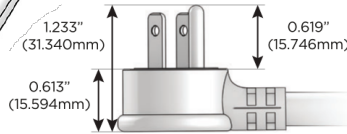

Plug:

Supplied with Low Profile Flat 45° Angle 120 VAC Plug

Optional Standard Straight 120 VAC Plug

Optional Straight 120 VAC Pass-through Plug

- CLEAN, COMPACT DESIGN
- STREAMLINED
- LOW PROFILE
- SIDE-EXITING CORDS
- PLUG & PLAY
- 6' AC CORD & PLUG (FLAT PLUG STANDARD)
- CUSTOMIZABLE CONFIGURATIONS AND FINISHES
- UL LISTED FOR MOUNTING IN FURNITURE
- 15A

M-POWER-3T

AC POWER & DATA CONNECTIVITY SOLUTION

M-POWER-3TW-AEX-BZ4TP

Specs:

Modules/Ports:

- A** Tamper Resistant AC Receptacle
- E** USB-A & USB-C (20W)
- X** Switched AC

Distributed by

Mormax Company, Inc.