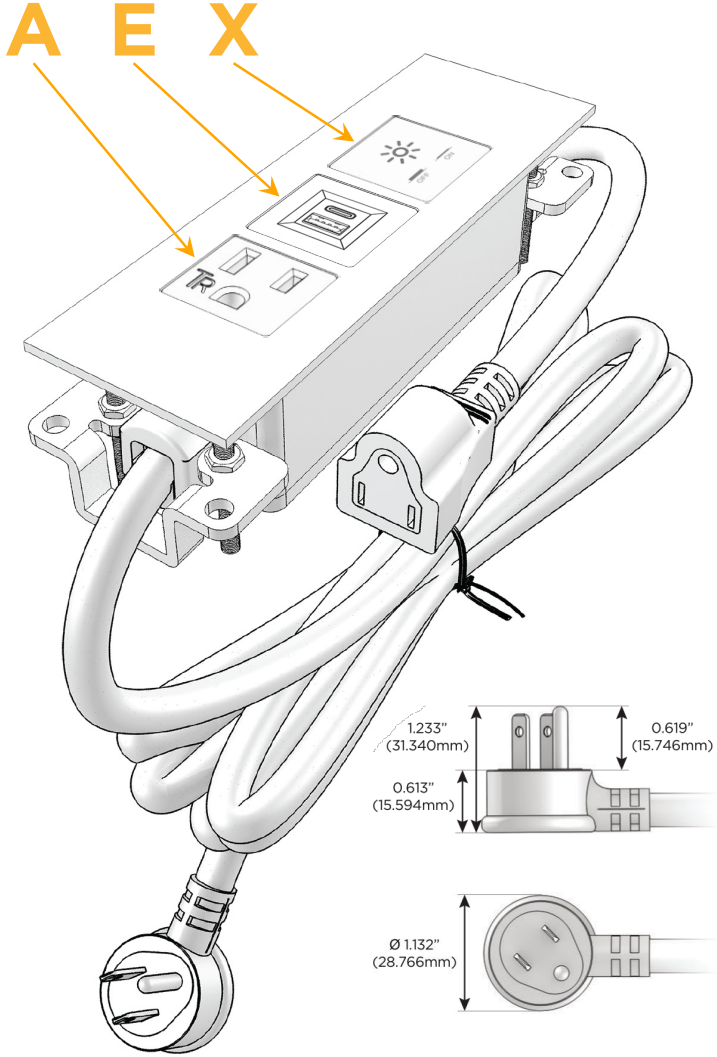

Trim Plate Finish: **SOLID BRONZE BRUSHED**

Custom Finishes Available

M-POWER-3TW-AEX-BZ4TP

Features:

Module/Port Options:

- A** Tamper Resistant AC Receptacle
- E** USB-A & USB-C (20W)
- M** Double USB-A (Fast Charging Ports - 18W)
- H** HDMI
- 6** CAT 6
- 12** RJ 12
- X** Switched AC
- Y** 3-Way Switch (Low Voltage)
- V** USB-C (45W High Speed Charging Port)
- S** USB-C (25W High Speed Charging Port)
- R** Switched AC (Rocker Switch)
- D** Dimmer Switch

Plug:

Supplied with Low Profile Flat 45° Angle 120 VAC Plug

Optional Standard Straight 120 VAC Plug

Optional Straight 120 VAC Pass-through Plug

- CLEAN, COMPACT DESIGN
- STREAMLINED
- LOW PROFILE
- SIDE-EXITING CORDS
- PLUG & PLAY
- 6' AC CORD & PLUG (FLAT PLUG STANDARD)
- CUSTOMIZABLE CONFIGURATIONS AND FINISHES
- UL LISTED FOR MOUNTING IN FURNITURE
- 15A

M-POWER-3T

AC POWER & DATA CONNECTIVITY SOLUTION

M-POWER-3TW-AEX-BZ4TP

Specs:

Modules/Ports:

- A** Tamper Resistant AC Receptacle
- E** USB-A & USB-C (20W)
- X** Switched AC

Distributed by

Mormax Company, Inc.