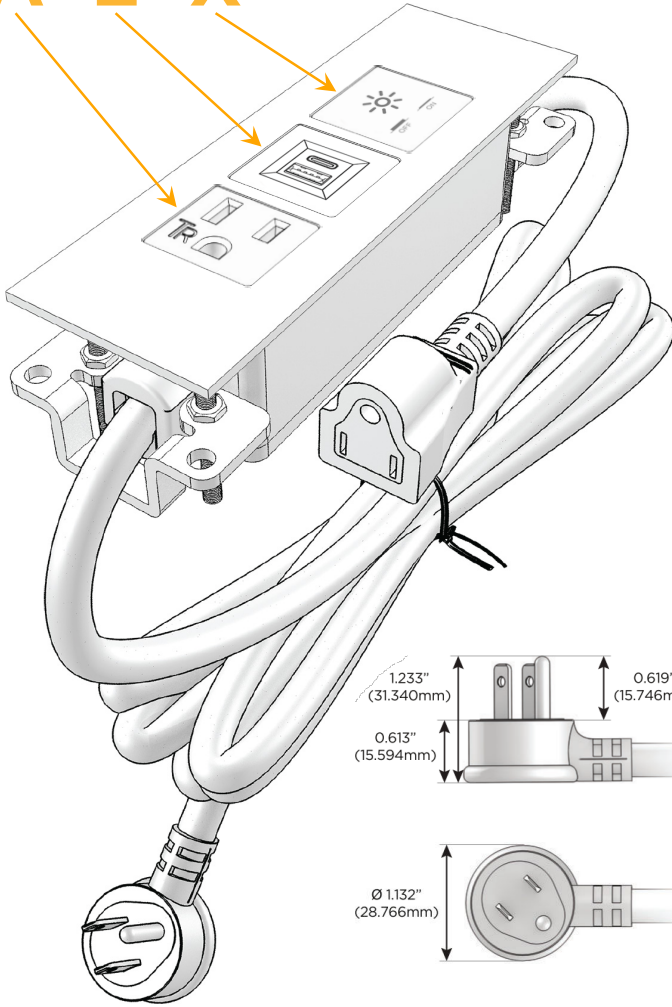

Trim Plate Finish: **BRASS ANTIQUED (ABS)**

Custom Finishes Available

M-POWER-3TW-AEX-BRAATP

Features:

Module/Port Options:

- A** Tamper Resistant AC Receptacle
- E** USB-A & USB-C (20W)
- M** Double USB-A (Fast Charging Ports - 18W)
- H** HDMI
- 6** CAT 6
- 12** RJ 12
- X** Switched AC
- Y** 3-Way Switch (Low Voltage)
- V** USB-C (45W High Speed Charging Port)
- S** USB-C (25W High Speed Charging Port)
- R** Switched AC (Rocker Switch)
- D** Dimmer Switch

Plug:

Supplied with Low Profile Flat 45° Angle 120 VAC Plug

Optional Standard Straight 120 VAC Plug

Optional Straight 120 VAC Pass-through Plug

- CLEAN, COMPACT DESIGN
- STREAMLINED
- LOW PROFILE
- SIDE-EXITING CORDS
- PLUG & PLAY
- 6' AC CORD & PLUG (FLAT PLUG STANDARD)
- CUSTOMIZABLE CONFIGURATIONS AND FINISHES
- UL LISTED FOR MOUNTING IN FURNITURE
- 15A

sales@mormax.com

mormax.com

Specs:

Modules/Ports:

- A Tamper Resistant AC Receptacle
- E USB-A & USB-C (20W)
- X Switched AC

A E X

TOP