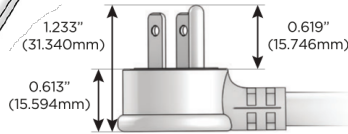

sales@mormax.com

mormax.com

Specs:

Modules/Ports:

- A Tamper Resistant AC Receptacle
- E USB-A & USB-C (20W)
- X Switched AC

A E X

TOP