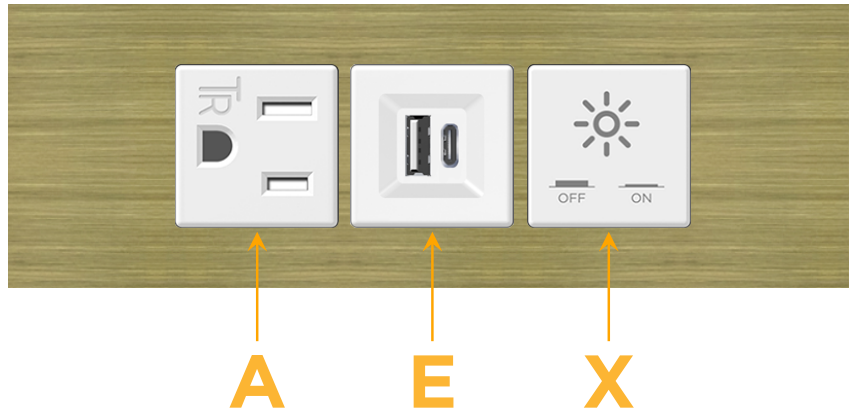

Trim Plate Finish: **BRASS ANTIQUED (ABS)**

Custom Finishes Available

M-POWER-3TW-AEX-BRAATP

Features:

Module/Port Options:

- A** Tamper Resistant AC Receptacle
- E** USB-A & USB-C (20W)
- M** Double USB-A (Fast Charging Ports - 18W)
- H** HDMI
- 6** CAT 6
- 12** RJ 12
- X** Switched AC
- Y** 3-Way Switch (Low Voltage)
- V** USB-C (45W High Speed Charging Port)
- S** USB-C (25W High Speed Charging Port)
- R** Switched AC (Rocker Switch)
- D** Dimmer Switch

Plug:

Supplied with Low Profile Flat 45° Angle 120 VAC Plug

Optional Standard Straight 120 VAC Plug

Optional Straight 120 VAC Pass-through Plug

- CLEAN, COMPACT DESIGN
- STREAMLINED
- LOW PROFILE
- SIDE-EXITING CORDS
- PLUG & PLAY
- 6' AC CORD & PLUG (FLAT PLUG STANDARD)
- CUSTOMIZABLE CONFIGURATIONS AND FINISHES
- UL LISTED FOR MOUNTING IN FURNITURE
- 15A

sales@mormax.com

mormax.com

Specs:

Modules/Ports:

- A Tamper Resistant AC Receptacle
- E USB-A & USB-C (20W)
- X Switched AC

A E X

TOP