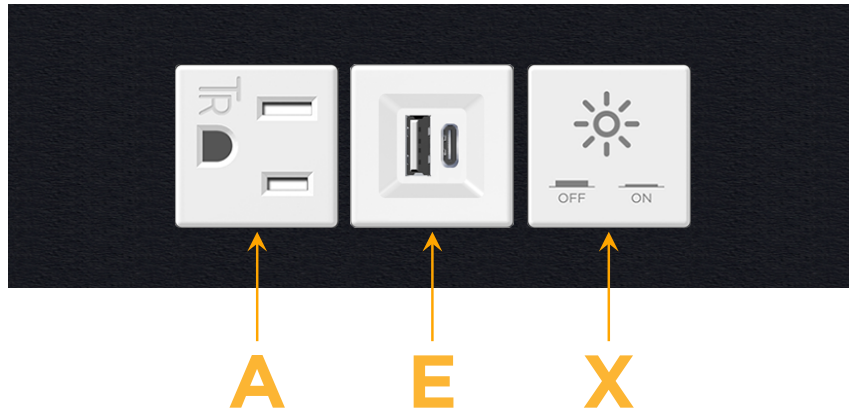

M-POWER-3T

AC POWER & DATA CONNECTIVITY SOLUTION

M-POWER-3TW-AEX-BATP

Distributed by

Mormax Company, Inc.

8 Westchester Plaza

Elmsford, NY 10523

914-699-0101

sales@mormax.com

mormax.com

Metro Light & Power's line of power & data solutions offers sophisticated design elements combined with greater ease of installation. Streamlined and low-profile, enhanced by side-exiting cords, our outlets advance the industry with their cutting edge look and feel. We believe flexibility is key, and we provide a variety of mounting options, including the ability to mount in limited spaces. Our outlets are available in many finishes and configurations, in addition to a custom color and finish capability for our clients.

Trim Plate Finish: **BLACK (ABS)**

Custom Finishes Available

M-POWER-3TW-AEX-BATP

Features:

Module/Port Options:

- **A** Tamper Resistant AC Receptacle
- **E** USB-A & USB-C (20W)
- **M** Double USB-A (Fast Charging Ports - 18W)
- **H** HDMI
- **6** CAT 6
- **12** RJ 12
- **X** Switched AC
- **Y** 3-Way Switch (Low Voltage)
- **V** USB-C (45W High Speed Charging Port)
- **S** USB-C (25W High Speed Charging Port)
- **R** Switched AC (Rocker Switch)
- **D** Dimmer Switch

Plug:

Supplied with Low Profile Flat 45° Angle 120 VAC Plug

Optional Standard Straight 120 VAC Plug

Optional Straight 120 VAC Pass-through Plug

- CLEAN, COMPACT DESIGN
- STREAMLINED
- LOW PROFILE
- SIDE-EXITING CORDS
- PLUG & PLAY
- 6' AC CORD & PLUG (FLAT PLUG STANDARD)
- CUSTOMIZABLE CONFIGURATIONS AND FINISHES
- UL LISTED FOR MOUNTING IN FURNITURE
- 15A