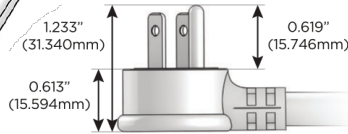

### Plug:

Supplied with Low Profile Flat 45° Angle 120 VAC Plug

Optional Standard Straight 120 VAC Plug

Optional Straight 120 VAC Pass-through Plug

- CLEAN, COMPACT DESIGN
- STREAMLINED
- LOW PROFILE
- SIDE-EXITING CORDS
- PLUG & PLAY
- 6' AC CORD & PLUG (FLAT PLUG STANDARD)
- CUSTOMIZABLE CONFIGURATIONS AND FINISHES
- UL LISTED FOR MOUNTING IN FURNITURE
- 15A

# M-POWER-3T

AC POWER & DATA CONNECTIVITY SOLUTION

M-POWER-3TW-AEX-BATP

Specs:

**Modules/Ports:**

- A** Tamper Resistant AC Receptacle
- E** USB-A & USB-C (20W)
- X** Switched AC

Distributed by

Mormax Company, Inc.