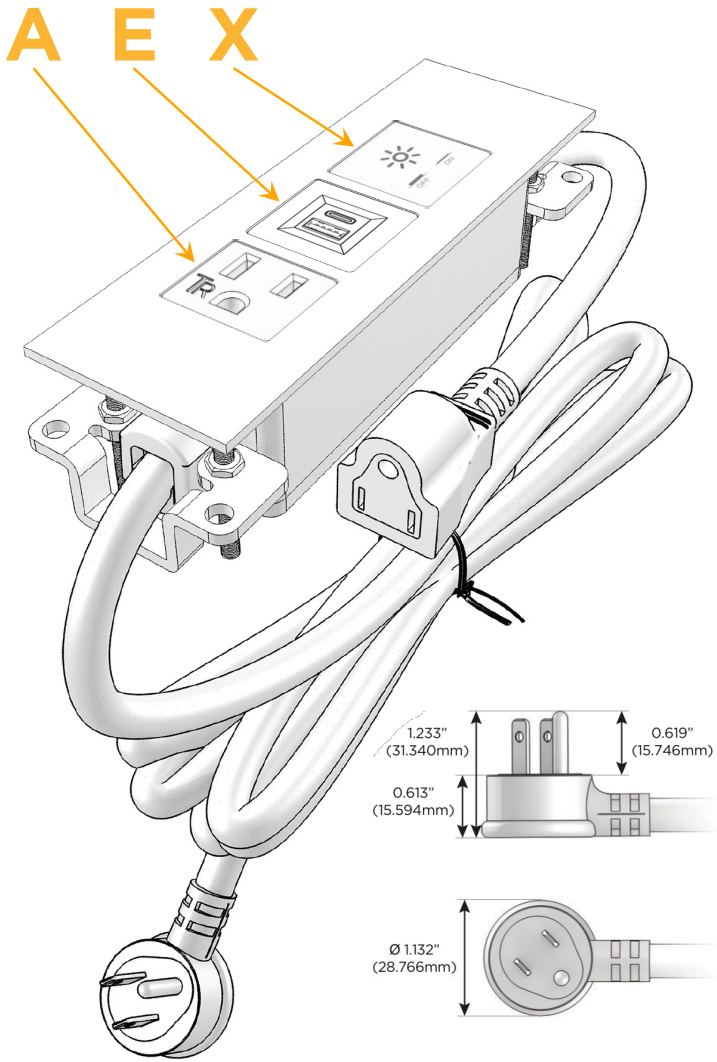

### Module/Port Options:

- A** Tamper Resistant AC Receptacle
- E** USB-A & USB-C (20W)
- M** Double USB-A (Fast Charging Ports - 18W)
- H** HDMI
- 6** CAT 6
- 12** RJ 12
- X** Switched AC
- Y** 3-Way Switch (Low Voltage)
- V** USB-C (45W High Speed Charging Port)
- S** USB-C (25W High Speed Charging Port)
- R** Switched AC (Rocker Switch)
- D** Dimmer Switch

### Plug:

Supplied with Low Profile Flat 45° Angle 120 VAC Plug

Optional Standard Straight 120 VAC Plug

Optional Straight 120 VAC Pass-through Plug

- CLEAN, COMPACT DESIGN
- STREAMLINED
- LOW PROFILE
- SIDE-EXITING CORDS
- PLUG & PLAY
- 6' AC CORD & PLUG (FLAT PLUG STANDARD)
- CUSTOMIZABLE CONFIGURATIONS AND FINISHES
- UL LISTED FOR MOUNTING IN FURNITURE
- 15A

# M-POWER-3T

AC POWER & DATA CONNECTIVITY SOLUTION

M-POWER-3TW-AEX-BATP

Specs:

**Modules/Ports:**

- A** Tamper Resistant AC Receptacle
- E** USB-A & USB-C (20W)
- X** Switched AC

Distributed by

Mormax Company, Inc.