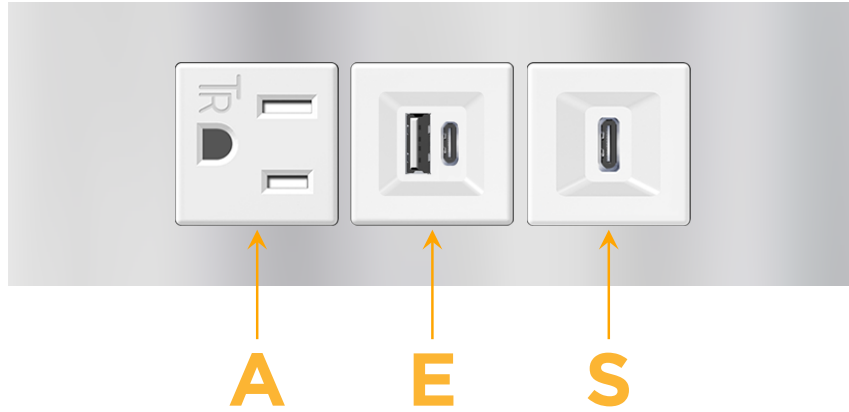

M-POWER-3T

AC POWER & DATA CONNECTIVITY SOLUTION

M-POWER-3TW-AES-SS8TP

Distributed by

Mormax Company, Inc.

8 Westchester Plaza

Elmsford, NY 10523

914-699-0101

sales@mormax.com

mormax.com

Metro Light & Power's line of power & data solutions offers sophisticated design elements combined with greater ease of installation. Streamlined and low-profile, enhanced by side-exiting cords, our outlets advance the industry with their cutting edge look and feel. We believe flexibility is key, and we provide a variety of mounting options, including the ability to mount in limited spaces. Our outlets are available in many finishes and configurations, in addition to a custom color and finish capability for our clients.

Trim Plate Finish: **STAINLESS STEEL MIRROR FINISH**

Custom Finishes Available

M-POWER-3TW-AES-SS8TP

Features:

Module/Port Options:

- **A** Tamper Resistant AC Receptacle
- **E** USB-A & USB-C (20W)
- **M** Double USB-A (Fast Charging Ports - 18W)
- **H** HDMI
- **6** CAT 6
- **12** RJ 12
- **X** Switched AC
- **Y** 3-Way Switch (Low Voltage)
- **V** USB-C (45W High Speed Charging Port)
- **S** USB-C (25W High Speed Charging Port)
- **R** Switched AC (Rocker Switch)
- **D** Dimmer Switch

Plug:

Supplied with Low Profile Flat 45° Angle 120 VAC Plug

Optional Standard Straight 120 VAC Plug

Optional Straight 120 VAC Pass-through Plug

- CLEAN, COMPACT DESIGN
- STREAMLINED
- LOW PROFILE
- SIDE-EXITING CORDS
- PLUG & PLAY
- 6' AC CORD & PLUG (FLAT PLUG STANDARD)
- CUSTOMIZABLE CONFIGURATIONS AND FINISHES
- UL LISTED FOR MOUNTING IN FURNITURE
- 15A