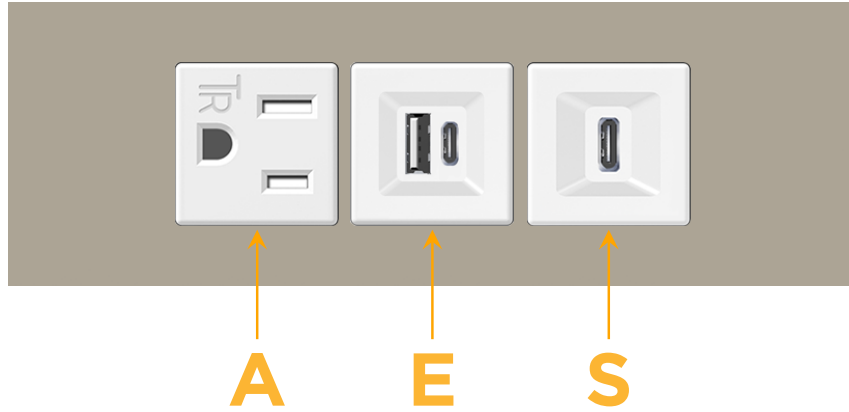

M-POWER-3T

AC POWER & DATA CONNECTIVITY SOLUTION

M-POWER-3TW-AES-SATP

Distributed by

Mormax Company, Inc.

8 Westchester Plaza

Elmsford, NY 10523

914-699-0101

sales@mormax.com

mormax.com

Metro Light & Power's line of power & data solutions offers sophisticated design elements combined with greater ease of installation. Streamlined and low-profile, enhanced by side-exiting cords, our outlets advance the industry with their cutting edge look and feel. We believe flexibility is key, and we provide a variety of mounting options, including the ability to mount in limited spaces. Our outlets are available in many finishes and configurations, in addition to a custom color and finish capability for our clients.

Trim Plate Finish: **SATIN NICKEL (ABS)**

Custom Finishes Available

M-POWER-3TW-AES-SATP

Features:

Module/Port Options:

- **A** Tamper Resistant AC Receptacle
- **E** USB-A & USB-C (20W)
- **M** Double USB-A (Fast Charging Ports - 18W)
- **H** HDMI
- **6** CAT 6
- **12** RJ 12
- **X** Switched AC
- **Y** 3-Way Switch (Low Voltage)
- **V** USB-C (45W High Speed Charging Port)
- **S** USB-C (25W High Speed Charging Port)
- **R** Switched AC (Rocker Switch)
- **D** Dimmer Switch

Plug:

Supplied with Low Profile Flat 45° Angle 120 VAC Plug

Optional Standard Straight 120 VAC Plug

Optional Straight 120 VAC Pass-through Plug

- CLEAN, COMPACT DESIGN
- STREAMLINED
- LOW PROFILE
- SIDE-EXITING CORDS
- PLUG & PLAY
- 6' AC CORD & PLUG (FLAT PLUG STANDARD)
- CUSTOMIZABLE CONFIGURATIONS AND FINISHES
- UL LISTED FOR MOUNTING IN FURNITURE
- 15A