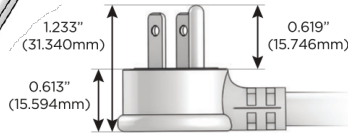

Mormax Company, Inc.

8 Westchester Plaza

Elmsford, NY 10523

914-699-0101

sales@mormax.com

mormax.com

A E S