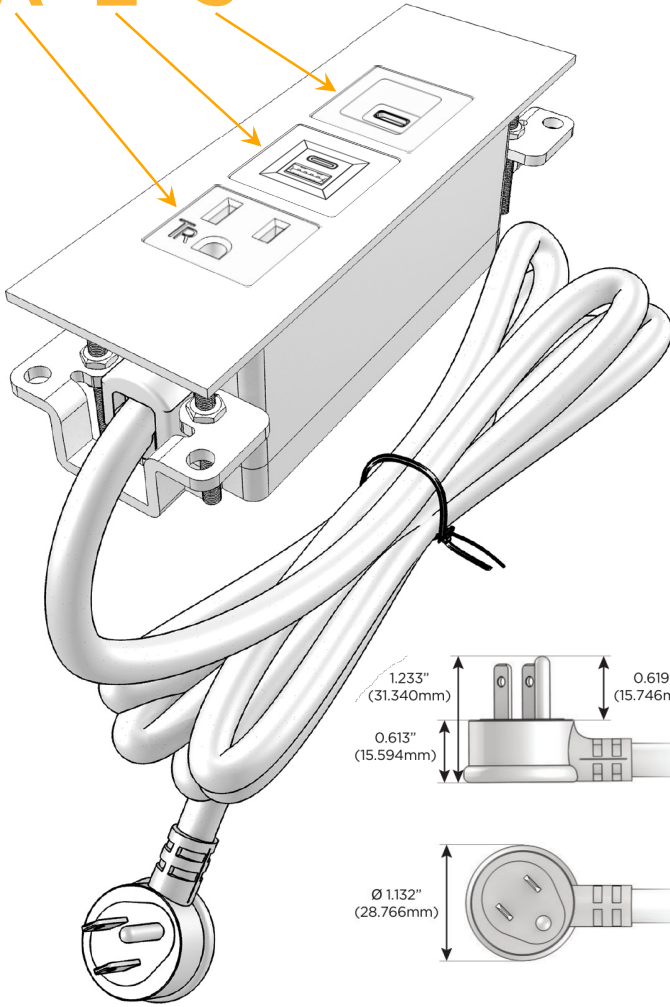

M-POWER-3T

AC POWER & DATA CONNECTIVITY SOLUTION

M-POWER-3TW-AES-CRATP

Specs:

Modules/Ports:

- **A** Tamper Resistant AC Receptacle
- **E** USB-A & USB-C (20W)
- **S** USB-C (25W High Speed Charging Port)

Distributed by

Mormax Company, Inc.

8 Westchester Plaza

Elmsford, NY 10523

914-699-0101

sales@mormax.com

mormax.com

A E S