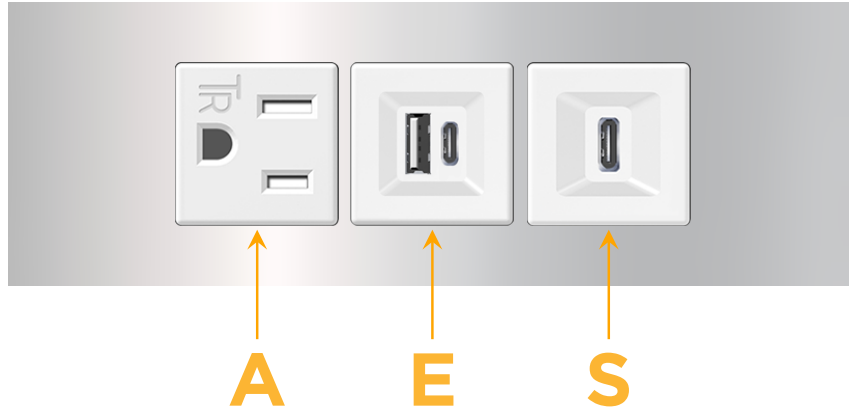

M-POWER-3T

AC POWER & DATA CONNECTIVITY SOLUTION

M-POWER-3TW-AES-CRATP

Distributed by

Mormax Company, Inc.

8 Westchester Plaza

Elmsford, NY 10523

914-699-0101

sales@mormax.com

mormax.com

Metro Light & Power's line of power & data solutions offers sophisticated design elements combined with greater ease of installation. Streamlined and low-profile, enhanced by side-exiting cords, our outlets advance the industry with their cutting edge look and feel. We believe flexibility is key, and we provide a variety of mounting options, including the ability to mount in limited spaces. Our outlets are available in many finishes and configurations, in addition to a custom color and finish capability for our clients.

Trim Plate Finish: **CHROME (ABS)**

Custom Finishes Available

M-POWER-3TW-AES-CRATP

Features:

Module/Port Options:

- **A** Tamper Resistant AC Receptacle
- **E** USB-A & USB-C (20W)
- **M** Double USB-A (Fast Charging Ports - 18W)
- **H** HDMI
- **6** CAT 6
- **12** RJ 12
- **X** Switched AC
- **Y** 3-Way Switch (Low Voltage)
- **V** USB-C (45W High Speed Charging Port)
- **S** USB-C (25W High Speed Charging Port)
- **R** Switched AC (Rocker Switch)
- **D** Dimmer Switch

Plug:

Supplied with Low Profile Flat 45° Angle 120 VAC Plug

Optional Standard Straight 120 VAC Plug

Optional Straight 120 VAC Pass-through Plug

- CLEAN, COMPACT DESIGN
- STREAMLINED
- LOW PROFILE
- SIDE-EXITING CORDS
- PLUG & PLAY
- 6' AC CORD & PLUG (FLAT PLUG STANDARD)
- CUSTOMIZABLE CONFIGURATIONS AND FINISHES
- UL LISTED FOR MOUNTING IN FURNITURE
- 15A