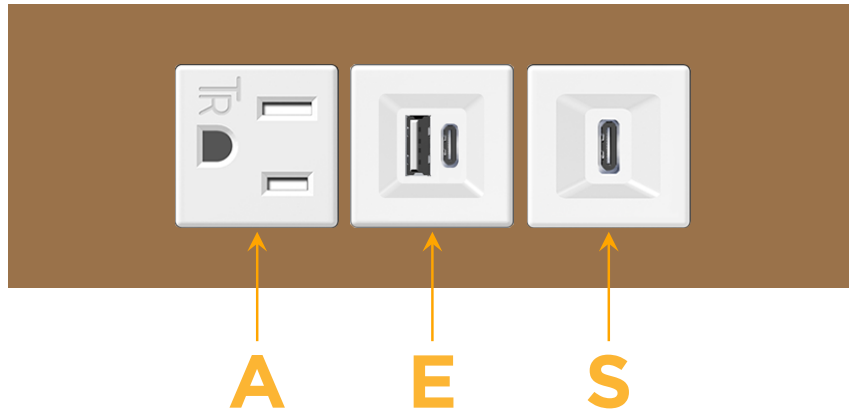

Trim Plate Finish: **ARCHITECTURAL BRONZE (ABS)**

Custom Finishes Available

M-POWER-3TW-AES-BZ5ATP

Features:

Module/Port Options:

- A** Tamper Resistant AC Receptacle
- E** USB-A & USB-C (20W)
- M** Double USB-A (Fast Charging Ports - 18W)
- H** HDMI
- 6** CAT 6
- 12** RJ 12
- X** Switched AC
- Y** 3-Way Switch (Low Voltage)
- V** USB-C (45W High Speed Charging Port)
- S** USB-C (25W High Speed Charging Port)
- R** Switched AC (Rocker Switch)
- D** Dimmer Switch

Plug:

Supplied with Low Profile Flat 45° Angle 120 VAC Plug

Optional Standard Straight 120 VAC Plug

Optional Straight 120 VAC Pass-through Plug

- CLEAN, COMPACT DESIGN
- STREAMLINED
- LOW PROFILE
- SIDE-EXITING CORDS
- PLUG & PLAY
- 6' AC CORD & PLUG (FLAT PLUG STANDARD)
- CUSTOMIZABLE CONFIGURATIONS AND FINISHES
- UL LISTED FOR MOUNTING IN FURNITURE
- 15A

sales@mormax.com

mormax.com

Specs:

Modules/Ports:

- A** Tamper Resistant AC Receptacle
- E** USB-A & USB-C (20W)
- S** USB-C (25W High Speed Charging Port)