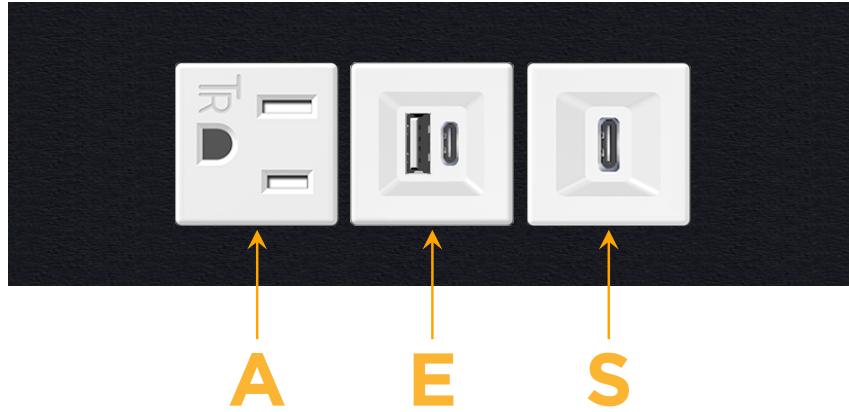

M-POWER-3T

AC POWER & DATA CONNECTIVITY SOLUTION

M-POWER-3TW-AES-BATP

Distributed by

Mormax Company, Inc.

8 Westchester Plaza

Elmsford, NY 10523

914-699-0101

sales@mormax.com

mormax.com

Metro Light & Power's line of power & data solutions offers sophisticated design elements combined with greater ease of installation. Streamlined and low-profile, enhanced by side-exiting cords, our outlets advance the industry with their cutting edge look and feel. We believe flexibility is key, and we provide a variety of mounting options, including the ability to mount in limited spaces. Our outlets are available in many finishes and configurations, in addition to a custom color and finish capability for our clients.

Trim Plate Finish: **BLACK (ABS)**

Custom Finishes Available

M-POWER-3TW-AES-BATP

Features:

Module/Port Options:

- **A** Tamper Resistant AC Receptacle
- **E** USB-A & USB-C (20W)
- **M** Double USB-A (Fast Charging Ports - 18W)
- **H** HDMI
- **6** CAT 6
- **12** RJ 12
- **X** Switched AC
- **Y** 3-Way Switch (Low Voltage)
- **V** USB-C (45W High Speed Charging Port)
- **S** USB-C (25W High Speed Charging Port)
- **R** Switched AC (Rocker Switch)
- **D** Dimmer Switch

Plug:

Supplied with Low Profile Flat 45° Angle 120 VAC Plug

Optional Standard Straight 120 VAC Plug

Optional Straight 120 VAC Pass-through Plug

- CLEAN, COMPACT DESIGN
- STREAMLINED
- LOW PROFILE
- SIDE-EXITING CORDS
- PLUG & PLAY
- 6' AC CORD & PLUG (FLAT PLUG STANDARD)
- CUSTOMIZABLE CONFIGURATIONS AND FINISHES
- UL LISTED FOR MOUNTING IN FURNITURE
- 15A