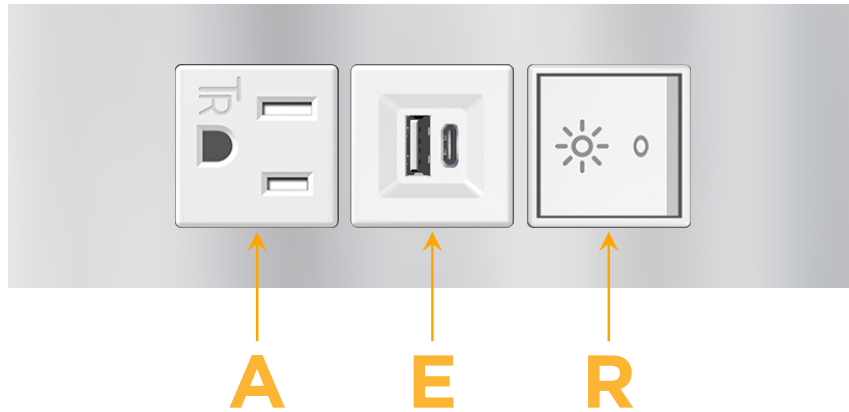

M-POWER-3T

AC POWER & DATA CONNECTIVITY SOLUTION

M-POWER-3TW-AER-SS8TP

Distributed by

Mormax Company, Inc.

8 Westchester Plaza

Elmsford, NY 10523

914-699-0101

sales@mormax.com

mormax.com

Metro Light & Power's line of power & data solutions offers sophisticated design elements combined with greater ease of installation. Streamlined and low-profile, enhanced by side-exiting cords, our outlets advance the industry with their cutting edge look and feel. We believe flexibility is key, and we provide a variety of mounting options, including the ability to mount in limited spaces. Our outlets are available in many finishes and configurations, in addition to a custom color and finish capability for our clients.

Trim Plate Finish: **STAINLESS STEEL MIRROR FINISH**

Custom Finishes Available

M-POWER-3TW-AER-SS8TP

Features:

Module/Port Options:

- **A** Tamper Resistant AC Receptacle
- **E** USB-A & USB-C (20W)
- **M** Double USB-A (Fast Charging Ports - 18W)
- **H** HDMI
- **6** CAT 6
- **12** RJ 12
- **X** Switched AC
- **Y** 3-Way Switch (Low Voltage)
- **V** USB-C (45W High Speed Charging Port)
- **S** USB-C (25W High Speed Charging Port)
- **R** Switched AC (Rocker Switch)
- **D** Dimmer Switch

Plug:

Supplied with Low Profile Flat 45° Angle 120 VAC Plug

Optional Standard Straight 120 VAC Plug

Optional Straight 120 VAC Pass-through Plug

- CLEAN, COMPACT DESIGN
- STREAMLINED
- LOW PROFILE
- SIDE-EXITING CORDS
- PLUG & PLAY
- 6' AC CORD & PLUG (FLAT PLUG STANDARD)
- CUSTOMIZABLE CONFIGURATIONS AND FINISHES
- UL LISTED FOR MOUNTING IN FURNITURE
- 15A