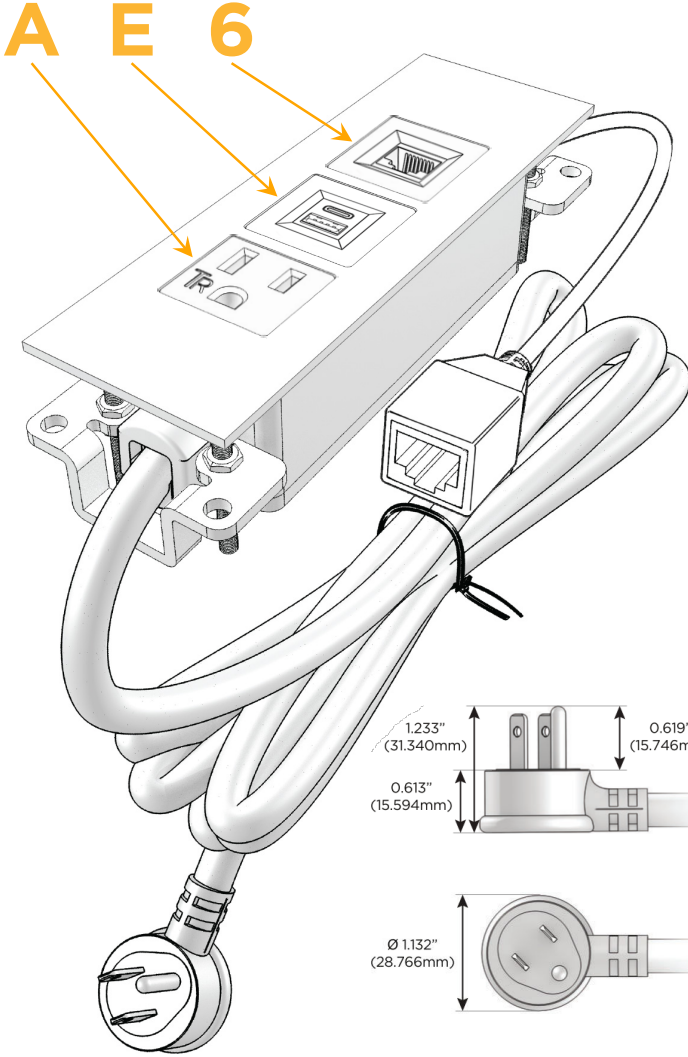

Trim Plate Finish: **SOLID BRONZE**

Custom Finishes Available

M-POWER-3TW-AE6-BZTP

Features:

Module/Port Options:

- A** Tamper Resistant AC Receptacle
- E** USB-A & USB-C (20W)
- M** Double USB-A (Fast Charging Ports - 18W)
- H** HDMI
- 6** CAT 6
- 12** RJ 12
- X** Switched AC
- Y** 3-Way Switch (Low Voltage)
- V** USB-C (45W High Speed Charging Port)
- S** USB-C (25W High Speed Charging Port)
- R** Switched AC (Rocker Switch)
- D** Dimmer Switch

Plug:

Supplied with Low Profile Flat 45° Angle 120 VAC Plug

Optional Standard Straight 120 VAC Plug

Optional Straight 120 VAC Pass-through Plug

- CLEAN, COMPACT DESIGN
- STREAMLINED
- LOW PROFILE
- SIDE-EXITING CORDS
- PLUG & PLAY
- 6' AC CORD & PLUG (FLAT PLUG STANDARD)
- CUSTOMIZABLE CONFIGURATIONS AND FINISHES
- UL LISTED FOR MOUNTING IN FURNITURE
- 15A

M-POWER-3T

AC POWER & DATA CONNECTIVITY SOLUTION

M-POWER-3TW-AE6-BZTP

Distributed by

Mormax Company, Inc.

8 Westchester Plaza

Elmsford, NY 10523

914-699-0101

sales@mormax.com

mormax.com

Specs:

Modules/Ports:

- A** Tamper Resistant AC Receptacle
- E** USB-A & USB-C (20W)
- 6** CAT 6

TOP