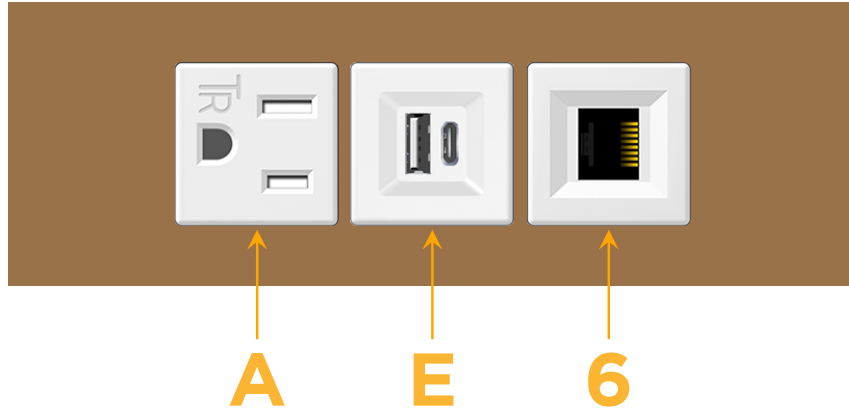

Trim Plate Finish: **SOLID BRONZE**

Custom Finishes Available

M-POWER-3TW-AE6-BZTP

Features:

Module/Port Options:

- A** Tamper Resistant AC Receptacle
- E** USB-A & USB-C (20W)
- M** Double USB-A (Fast Charging Ports - 18W)
- H** HDMI
- 6** CAT 6
- 12** RJ 12
- X** Switched AC
- Y** 3-Way Switch (Low Voltage)
- V** USB-C (45W High Speed Charging Port)
- S** USB-C (25W High Speed Charging Port)
- R** Switched AC (Rocker Switch)
- D** Dimmer Switch

Plug:

Supplied with Low Profile Flat 45° Angle 120 VAC Plug

Optional Standard Straight 120 VAC Plug

Optional Straight 120 VAC Pass-through Plug

- CLEAN, COMPACT DESIGN
- STREAMLINED
- LOW PROFILE
- SIDE-EXITING CORDS
- PLUG & PLAY
- 6' AC CORD & PLUG (FLAT PLUG STANDARD)
- CUSTOMIZABLE CONFIGURATIONS AND FINISHES
- UL LISTED FOR MOUNTING IN FURNITURE
- 15A

sales@mormax.com

mormax.com

Specs:

Modules/Ports:

- A** Tamper Resistant AC Receptacle
- E** USB-A & USB-C (20W)
- 6** CAT 6

TOP