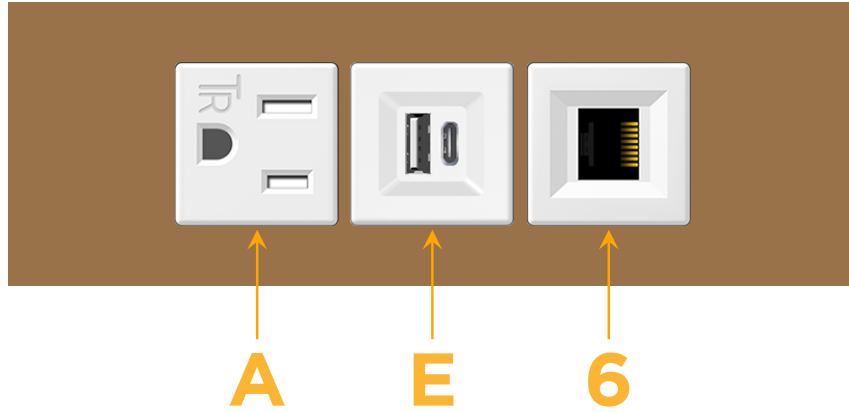

M-POWER-3T

AC POWER & DATA CONNECTIVITY SOLUTION

M-POWER-3TW-AE6-BZ5ATP

Distributed by

Mormax Company, Inc.

8 Westchester Plaza

Elmsford, NY 10523

914-699-0101

sales@mormax.com

mormax.com

Metro Light & Power's line of power & data solutions offers sophisticated design elements combined with greater ease of installation. Streamlined and low-profile, enhanced by side-exiting cords, our outlets advance the industry with their cutting edge look and feel. We believe flexibility is key, and we provide a variety of mounting options, including the ability to mount in limited spaces. Our outlets are available in many finishes and configurations, in addition to a custom color and finish capability for our clients.

Trim Plate Finish: **ARCHITECTURAL BRONZE (ABS)**

Custom Finishes Available

M-POWER-3TW-AE6-BZ5ATP

Features:

Module/Port Options:

- **A** Tamper Resistant AC Receptacle
- **E** USB-A & USB-C (20W)
- **M** Double USB-A (Fast Charging Ports - 18W)
- **H** HDMI
- **6** CAT 6
- **12** RJ 12
- **X** Switched AC
- **Y** 3-Way Switch (Low Voltage)
- **V** USB-C (45W High Speed Charging Port)
- **S** USB-C (25W High Speed Charging Port)
- **R** Switched AC (Rocker Switch)
- **D** Dimmer Switch

Plug:

Supplied with Low Profile Flat 45° Angle 120 VAC Plug

Optional Standard Straight 120 VAC Plug

Optional Straight 120 VAC Pass-through Plug

- CLEAN, COMPACT DESIGN
- STREAMLINED
- LOW PROFILE
- SIDE-EXITING CORDS
- PLUG & PLAY
- 6' AC CORD & PLUG (FLAT PLUG STANDARD)
- CUSTOMIZABLE CONFIGURATIONS AND FINISHES
- UL LISTED FOR MOUNTING IN FURNITURE
- 15A