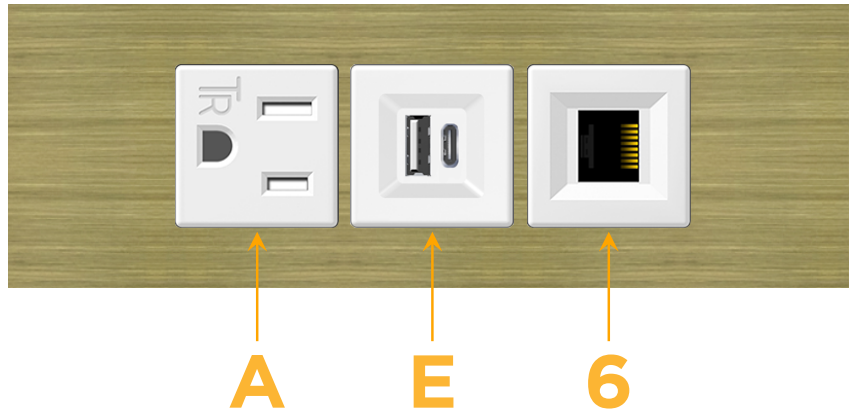

M-POWER-3T

AC POWER & DATA CONNECTIVITY SOLUTION

M-POWER-3TW-AE6-BRAATP

Distributed by

Mormax Company, Inc.

8 Westchester Plaza

Elmsford, NY 10523

914-699-0101

sales@mormax.com

mormax.com

Metro Light & Power's line of power & data solutions offers sophisticated design elements combined with greater ease of installation. Streamlined and low-profile, enhanced by side-exiting cords, our outlets advance the industry with their cutting edge look and feel. We believe flexibility is key, and we provide a variety of mounting options, including the ability to mount in limited spaces. Our outlets are available in many finishes and configurations, in addition to a custom color and finish capability for our clients.

Trim Plate Finish: **BRASS ANTIQUED (ABS)**

Custom Finishes Available

M-POWER-3TW-AE6-BRAATP

Features:

Module/Port Options:

- **A** Tamper Resistant AC Receptacle
- **E** USB-A & USB-C (20W)
- **M** Double USB-A (Fast Charging Ports - 18W)
- **H** HDMI
- **6** CAT 6
- **12** RJ 12
- **X** Switched AC
- **Y** 3-Way Switch (Low Voltage)
- **V** USB-C (45W High Speed Charging Port)
- **S** USB-C (25W High Speed Charging Port)
- **R** Switched AC (Rocker Switch)
- **D** Dimmer Switch

Plug:

Supplied with Low Profile Flat 45° Angle 120 VAC Plug

Optional Standard Straight 120 VAC Plug

Optional Straight 120 VAC Pass-through Plug

- CLEAN, COMPACT DESIGN
- STREAMLINED
- LOW PROFILE
- SIDE-EXITING CORDS
- PLUG & PLAY
- 6' AC CORD & PLUG (FLAT PLUG STANDARD)
- CUSTOMIZABLE CONFIGURATIONS AND FINISHES
- UL LISTED FOR MOUNTING IN FURNITURE
- 15A