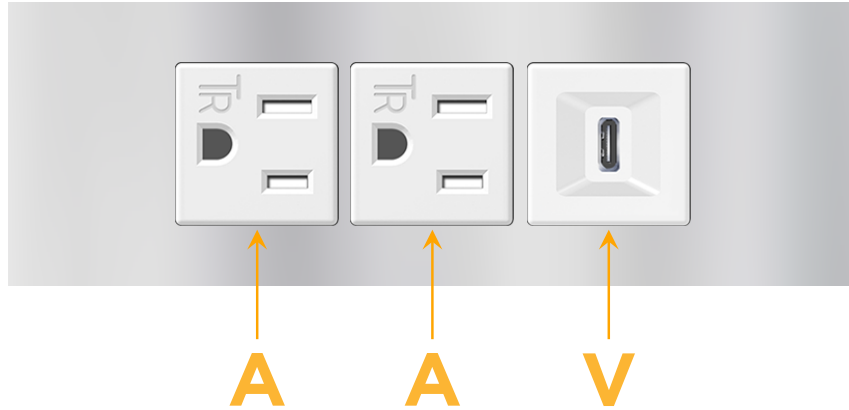

M-POWER-3T

AC POWER & DATA CONNECTIVITY SOLUTION

M-POWER-3TW-AAV-SS8TP

Distributed by

Mormax Company, Inc.

8 Westchester Plaza

Elmsford, NY 10523

914-699-0101

sales@mormax.com

mormax.com

Metro Light & Power's line of power & data solutions offers sophisticated design elements combined with greater ease of installation. Streamlined and low-profile, enhanced by side-exiting cords, our outlets advance the industry with their cutting edge look and feel. We believe flexibility is key, and we provide a variety of mounting options, including the ability to mount in limited spaces. Our outlets are available in many finishes and configurations, in addition to a custom color and finish capability for our clients.

Trim Plate Finish: **STAINLESS STEEL MIRROR FINISH**

Custom Finishes Available

M-POWER-3TW-AAV-SS8TP

Features:

Module/Port Options:

- **A** Tamper Resistant AC Receptacle
- **E** USB-A & USB-C (20W)
- **M** Double USB-A (Fast Charging Ports - 18W)
- **H** HDMI
- **6** CAT 6
- **12** RJ 12
- **X** Switched AC
- **Y** 3-Way Switch (Low Voltage)
- **V** USB-C (45W High Speed Charging Port)
- **S** USB-C (25W High Speed Charging Port)
- **R** Switched AC (Rocker Switch)
- **D** Dimmer Switch

Plug:

Supplied with Low Profile Flat 45° Angle 120 VAC Plug

Optional Standard Straight 120 VAC Plug

Optional Straight 120 VAC Pass-through Plug

- CLEAN, COMPACT DESIGN
- STREAMLINED
- LOW PROFILE
- SIDE-EXITING CORDS
- PLUG & PLAY
- 6' AC CORD & PLUG (FLAT PLUG STANDARD)
- CUSTOMIZABLE CONFIGURATIONS AND FINISHES
- UL LISTED FOR MOUNTING IN FURNITURE
- 15A