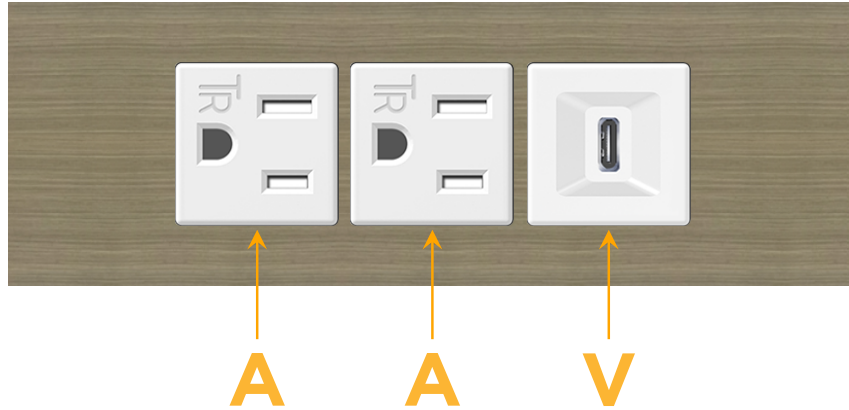

M-POWER-3T

AC POWER & DATA CONNECTIVITY SOLUTION

M-POWER-3TW-AAV-BZ5AATP

Distributed by

Mormax Company, Inc.

8 Westchester Plaza

Elmsford, NY 10523

914-699-0101

sales@mormax.com

mormax.com

Metro Light & Power's line of power & data solutions offers sophisticated design elements combined with greater ease of installation. Streamlined and low-profile, enhanced by side-exiting cords, our outlets advance the industry with their cutting edge look and feel. We believe flexibility is key, and we provide a variety of mounting options, including the ability to mount in limited spaces. Our outlets are available in many finishes and configurations, in addition to a custom color and finish capability for our clients.

Trim Plate Finish: **ANTIQUED ARCHITECTURAL BRONZE (ABS)**

Custom Finishes Available

M-POWER-3TW-AAV-BZ5AATP

Features:

Module/Port Options:

- **A** Tamper Resistant AC Receptacle
- **E** USB-A & USB-C (20W)
- **M** Double USB-A (Fast Charging Ports - 18W)
- **H** HDMI
- **6** CAT 6
- **12** RJ 12
- **X** Switched AC
- **Y** 3-Way Switch (Low Voltage)
- **V** USB-C (45W High Speed Charging Port)
- **S** USB-C (25W High Speed Charging Port)
- **R** Switched AC (Rocker Switch)
- **D** Dimmer Switch

Plug:

Supplied with Low Profile Flat 45° Angle 120 VAC Plug

Optional Standard Straight 120 VAC Plug

Optional Straight 120 VAC Pass-through Plug

- CLEAN, COMPACT DESIGN
- STREAMLINED
- LOW PROFILE
- SIDE-EXITING CORDS
- PLUG & PLAY
- 6' AC CORD & PLUG (FLAT PLUG STANDARD)
- CUSTOMIZABLE CONFIGURATIONS AND FINISHES
- UL LISTED FOR MOUNTING IN FURNITURE
- 15A