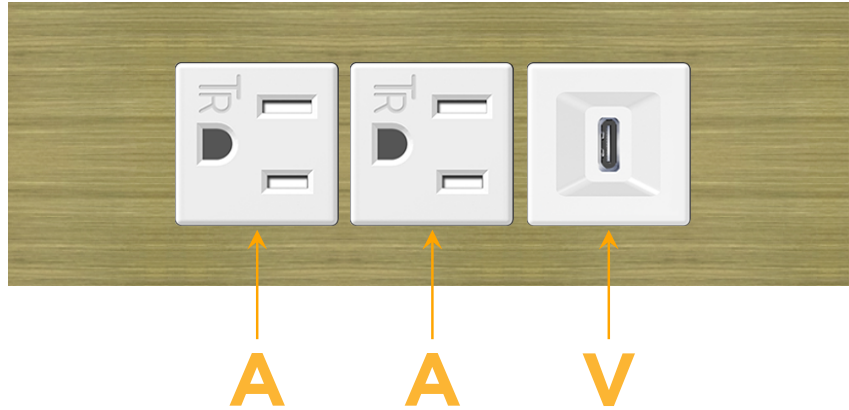

M-POWER-3T

AC POWER & DATA CONNECTIVITY SOLUTION

M-POWER-3TW-AAV-BRAATP

Distributed by

Mormax Company, Inc.

8 Westchester Plaza

Elmsford, NY 10523

914-699-0101

sales@mormax.com

mormax.com

Metro Light & Power's line of power & data solutions offers sophisticated design elements combined with greater ease of installation. Streamlined and low-profile, enhanced by side-exiting cords, our outlets advance the industry with their cutting edge look and feel. We believe flexibility is key, and we provide a variety of mounting options, including the ability to mount in limited spaces. Our outlets are available in many finishes and configurations, in addition to a custom color and finish capability for our clients.

Trim Plate Finish: **BRASS ANTIQUED (ABS)**

Custom Finishes Available

M-POWER-3TW-AAV-BRAATP

Features:

Module/Port Options:

- **A** Tamper Resistant AC Receptacle
- **E** USB-A & USB-C (20W)
- **M** Double USB-A (Fast Charging Ports - 18W)
- **H** HDMI
- **6** CAT 6
- **12** RJ 12
- **X** Switched AC
- **Y** 3-Way Switch (Low Voltage)
- **V** USB-C (45W High Speed Charging Port)
- **S** USB-C (25W High Speed Charging Port)
- **R** Switched AC (Rocker Switch)
- **D** Dimmer Switch

Plug:

Supplied with Low Profile Flat 45° Angle 120 VAC Plug

Optional Standard Straight 120 VAC Plug

Optional Straight 120 VAC Pass-through Plug

- CLEAN, COMPACT DESIGN
- STREAMLINED
- LOW PROFILE
- SIDE-EXITING CORDS
- PLUG & PLAY
- 6' AC CORD & PLUG (FLAT PLUG STANDARD)
- CUSTOMIZABLE CONFIGURATIONS AND FINISHES
- UL LISTED FOR MOUNTING IN FURNITURE
- 15A