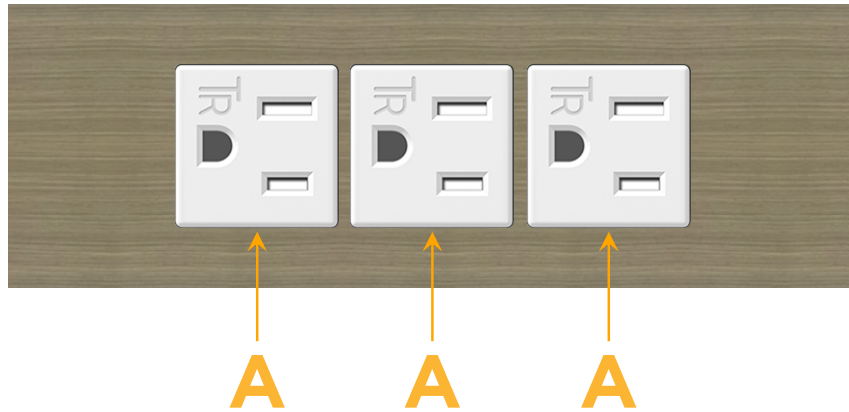

M-POWER-3T

AC POWER & DATA CONNECTIVITY SOLUTION

M-POWER-3TW-AAA-BZ5AATP

Distributed by

Mormax Company, Inc.

8 Westchester Plaza

Elmsford, NY 10523

914-699-0101

sales@mormax.com

mormax.com

Metro Light & Power's line of power & data solutions offers sophisticated design elements combined with greater ease of installation. Streamlined and low-profile, enhanced by side-exiting cords, our outlets advance the industry with their cutting edge look and feel. We believe flexibility is key, and we provide a variety of mounting options, including the ability to mount in limited spaces. Our outlets are available in many finishes and configurations, in addition to a custom color and finish capability for our clients.

Trim Plate Finish: **ANTIQUED ARCHITECTURAL BRONZE (ABS)**

Custom Finishes Available

M-POWER-3TW-AAA-BZ5AATP

Features:

Module/Port Options:

- **A** Tamper Resistant AC Receptacle
- **E** USB-A & USB-C (20W)
- **M** Double USB-A (Fast Charging Ports - 18W)
- **H** HDMI
- **6** CAT 6
- **12** RJ 12
- **X** Switched AC
- **Y** 3-Way Switch (Low Voltage)
- **V** USB-C (45W High Speed Charging Port)
- **S** USB-C (25W High Speed Charging Port)
- **R** Switched AC (Rocker Switch)
- **D** Dimmer Switch

Plug:

Supplied with Low Profile Flat 45° Angle 120 VAC Plug

Optional Standard Straight 120 VAC Plug

Optional Straight 120 VAC Pass-through Plug

- CLEAN, COMPACT DESIGN
- STREAMLINED
- LOW PROFILE
- SIDE-EXITING CORDS
- PLUG & PLAY
- 6' AC CORD & PLUG (FLAT PLUG STANDARD)
- CUSTOMIZABLE CONFIGURATIONS AND FINISHES
- UL LISTED FOR MOUNTING IN FURNITURE
- 15A