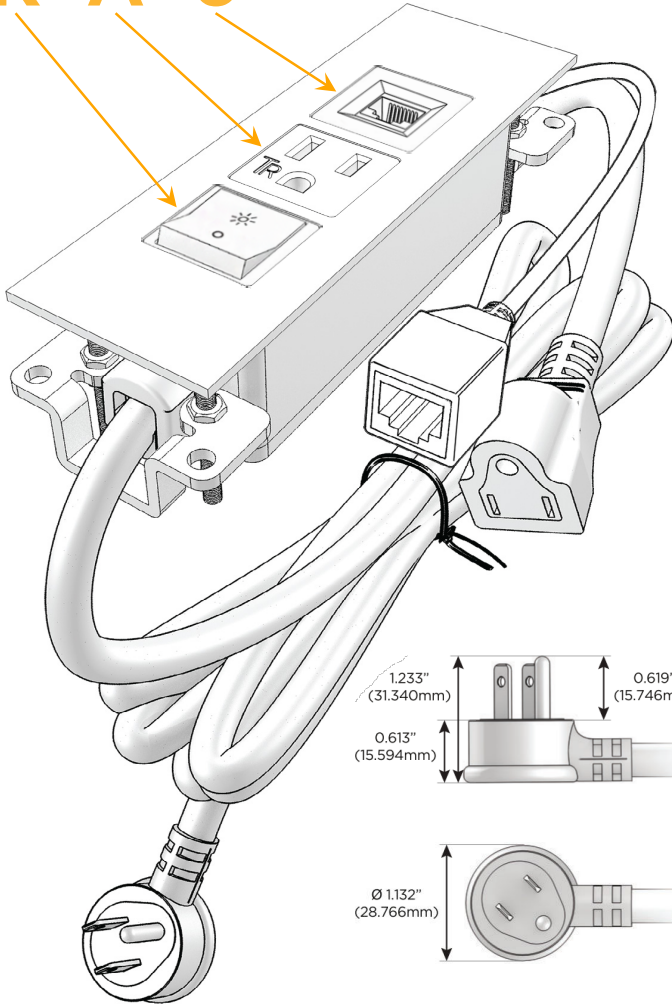

M-POWER-3T

AC POWER & DATA CONNECTIVITY SOLUTION

M-POWER-3TT2-RA6-T2ATP

Specs:

Modules/Ports:

- **R** Switched AC (Rocker Switch)
- **A** Tamper Resistant AC Receptacle
- **6** CAT 6

Distributed by

Mormax Company, Inc.

8 Westchester Plaza

Elmsford, NY 10523

914-699-0101

sales@mormax.com

mormax.com

R A 6