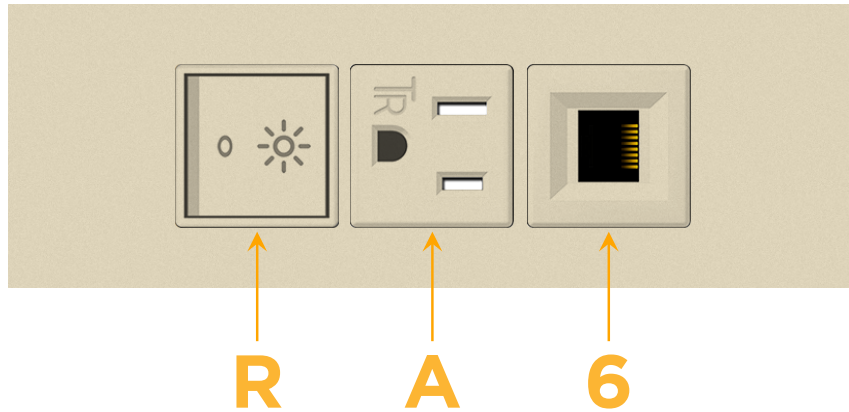

M-POWER-3T

AC POWER & DATA CONNECTIVITY SOLUTION

M-POWER-3TT2-RA6-T2ATP

Distributed by

Mormax Company, Inc.

8 Westchester Plaza

Elmsford, NY 10523

914-699-0101

sales@mormax.com

mormax.com

Metro Light & Power's line of power & data solutions offers sophisticated design elements combined with greater ease of installation. Streamlined and low-profile, enhanced by side-exiting cords, our outlets advance the industry with their cutting edge look and feel. We believe flexibility is key, and we provide a variety of mounting options, including the ability to mount in limited spaces. Our outlets are available in many finishes and configurations, in addition to a custom color and finish capability for our clients.

Trim Plate Finish: **UNICOLOR™ SAND (ABS)**

Custom Finishes Available

M-POWER-3TT2-RA6-T2ATP

Features:

Module/Port Options:

- **A** Tamper Resistant AC Receptacle
- **E** USB-A & USB-C (20W)
- **M** Double USB-A (Fast Charging Ports - 18W)
- **H** HDMI
- **6** CAT 6
- **12** RJ 12
- **X** Switched AC
- **Y** 3-Way Switch (Low Voltage)
- **V** USB-C (45W High Speed Charging Port)
- **S** USB-C (25W High Speed Charging Port)
- **R** Switched AC (Rocker Switch)
- **D** Dimmer Switch

Plug:

Supplied with Low Profile Flat 45° Angle 120 VAC Plug

Optional Standard Straight 120 VAC Plug

Optional Straight 120 VAC Pass-through Plug

- CLEAN, COMPACT DESIGN
- STREAMLINED
- LOW PROFILE
- SIDE-EXITING CORDS
- PLUG & PLAY
- 6' AC CORD & PLUG (FLAT PLUG STANDARD)
- CUSTOMIZABLE CONFIGURATIONS AND FINISHES
- UL LISTED FOR MOUNTING IN FURNITURE
- 15A