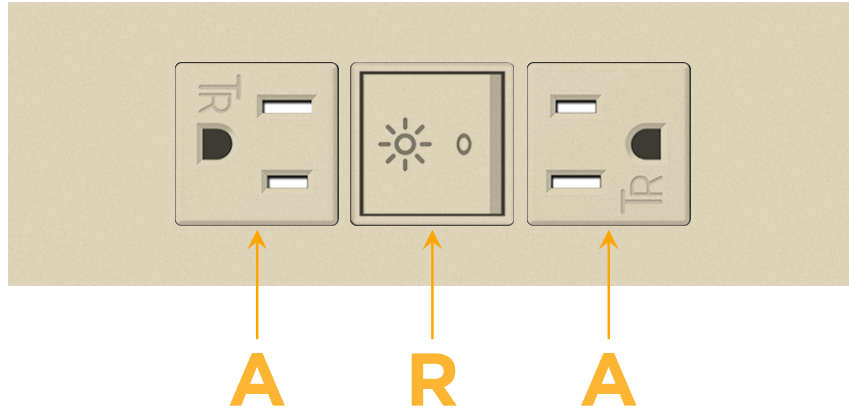

M-POWER-3T

AC POWER & DATA CONNECTIVITY SOLUTION

M-POWER-3TT2-ARA-T2ATP

Distributed by

Mormax Company, Inc.

8 Westchester Plaza

Elmsford, NY 10523

914-699-0101

sales@mormax.com

mormax.com

Metro Light & Power's line of power & data solutions offers sophisticated design elements combined with greater ease of installation. Streamlined and low-profile, enhanced by side-exiting cords, our outlets advance the industry with their cutting edge look and feel. We believe flexibility is key, and we provide a variety of mounting options, including the ability to mount in limited spaces. Our outlets are available in many finishes and configurations, in addition to a custom color and finish capability for our clients.

Trim Plate Finish: **UNICOLOR™ SAND (ABS)**

Custom Finishes Available

M-POWER-3TT2-ARA-T2ATP

Features:

Module/Port Options:

- **A** Tamper Resistant AC Receptacle
- **E** USB-A & USB-C (20W)
- **M** Double USB-A (Fast Charging Ports - 18W)
- **H** HDMI
- **6** CAT 6
- **12** RJ 12
- **X** Switched AC
- **Y** 3-Way Switch (Low Voltage)
- **V** USB-C (45W High Speed Charging Port)
- **S** USB-C (25W High Speed Charging Port)
- **R** Switched AC (Rocker Switch)
- **D** Dimmer Switch

Plug:

Supplied with Low Profile Flat 45° Angle 120 VAC Plug

Optional Standard Straight 120 VAC Plug

Optional Straight 120 VAC Pass-through Plug

- CLEAN, COMPACT DESIGN
- STREAMLINED
- LOW PROFILE
- SIDE-EXITING CORDS
- PLUG & PLAY
- 6' AC CORD & PLUG (FLAT PLUG STANDARD)
- CUSTOMIZABLE CONFIGURATIONS AND FINISHES
- UL LISTED FOR MOUNTING IN FURNITURE
- 15A