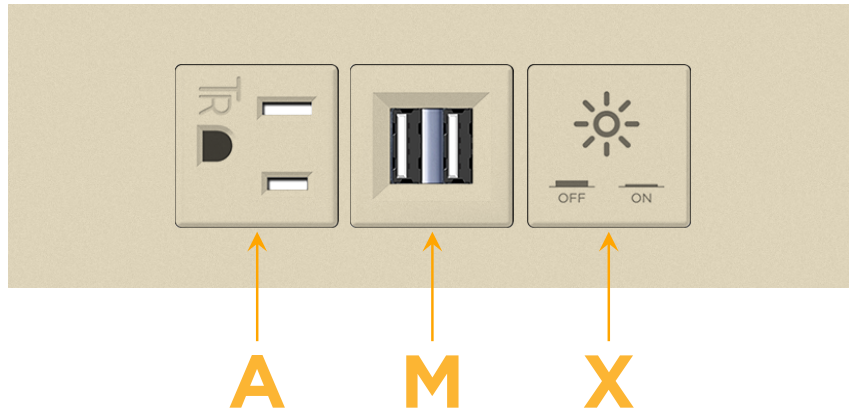

M-POWER-3T

AC POWER & DATA CONNECTIVITY SOLUTION

M-POWER-3TT2-AMX-T2ATP

Distributed by

Mormax Company, Inc.

8 Westchester Plaza

Elmsford, NY 10523

914-699-0101

sales@mormax.com

mormax.com

Metro Light & Power's line of power & data solutions offers sophisticated design elements combined with greater ease of installation. Streamlined and low-profile, enhanced by side-exiting cords, our outlets advance the industry with their cutting edge look and feel. We believe flexibility is key, and we provide a variety of mounting options, including the ability to mount in limited spaces. Our outlets are available in many finishes and configurations, in addition to a custom color and finish capability for our clients.

Trim Plate Finish: **UNICOLOR™ SAND (ABS)**

Custom Finishes Available

M-POWER-3TT2-AMX-T2ATP

Features:

Module/Port Options:

- **A** Tamper Resistant AC Receptacle
- **E** USB-A & USB-C (20W)
- **M** Double USB-A (Fast Charging Ports - 18W)
- **H** HDMI
- **6** CAT 6
- **12** RJ 12
- **X** Switched AC
- **Y** 3-Way Switch (Low Voltage)
- **V** USB-C (45W High Speed Charging Port)
- **S** USB-C (25W High Speed Charging Port)
- **R** Switched AC (Rocker Switch)
- **D** Dimmer Switch

Plug:

Supplied with Low Profile Flat 45° Angle 120 VAC Plug

Optional Standard Straight 120 VAC Plug

Optional Straight 120 VAC Pass-through Plug

- CLEAN, COMPACT DESIGN
- STREAMLINED
- LOW PROFILE
- SIDE-EXITING CORDS
- PLUG & PLAY
- 6' AC CORD & PLUG (FLAT PLUG STANDARD)
- CUSTOMIZABLE CONFIGURATIONS AND FINISHES
- UL LISTED FOR MOUNTING IN FURNITURE
- 15A