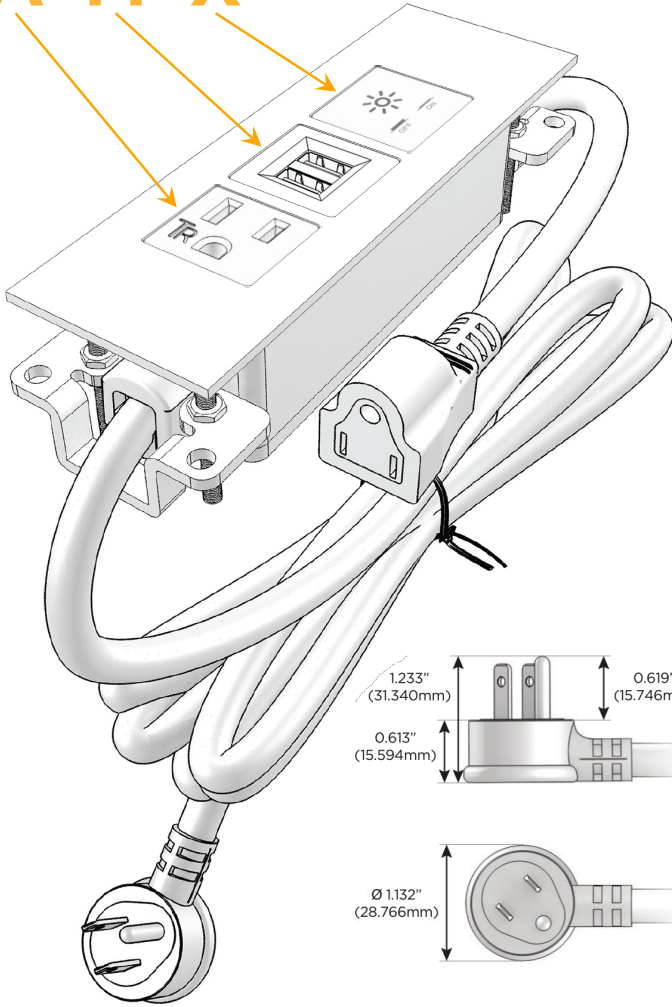

M-POWER-3T

AC POWER & DATA CONNECTIVITY SOLUTION

M-POWER-3TT2-AMX-T2ATP

Distributed by

Mormax Company, Inc.

8 Westchester Plaza

Elmsford, NY 10523

914-699-0101

sales@mormax.com

mormax.com

Specs:

Modules/Ports:

- **A** Tamper Resistant AC Receptacle
- **M** Double USB-A (Fast Charging Ports - 18W)
- **X** Switched AC

A M X