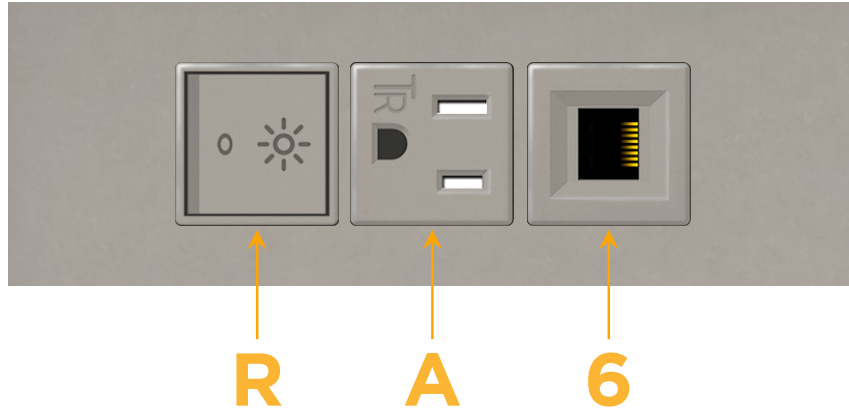

M-POWER-3T

AC POWER & DATA CONNECTIVITY SOLUTION

M-POWER-3TS2-RA6-S2ATP

Distributed by

Mormax Company, Inc.

8 Westchester Plaza

Elmsford, NY 10523

914-699-0101

sales@mormax.com

mormax.com

Metro Light & Power's line of power & data solutions offers sophisticated design elements combined with greater ease of installation. Streamlined and low-profile, enhanced by side-exiting cords, our outlets advance the industry with their cutting edge look and feel. We believe flexibility is key, and we provide a variety of mounting options, including the ability to mount in limited spaces. Our outlets are available in many finishes and configurations, in addition to a custom color and finish capability for our clients.

Trim Plate Finish: **UNICOLOR™ SATIN NICKEL (ABS)**

Custom Finishes Available

M-POWER-3TS2-RA6-S2ATP

Features:

Module/Port Options:

- **A** Tamper Resistant AC Receptacle
- **E** USB-A & USB-C (20W)
- **M** Double USB-A (Fast Charging Ports - 18W)
- **H** HDMI
- **6** CAT 6
- **12** RJ 12
- **X** Switched AC
- **Y** 3-Way Switch (Low Voltage)
- **V** USB-C (45W High Speed Charging Port)
- **S** USB-C (25W High Speed Charging Port)
- **R** Switched AC (Rocker Switch)
- **D** Dimmer Switch

Plug:

Supplied with Low Profile Flat 45° Angle 120 VAC Plug

Optional Standard Straight 120 VAC Plug

Optional Straight 120 VAC Pass-through Plug

- CLEAN, COMPACT DESIGN
- STREAMLINED
- LOW PROFILE
- SIDE-EXITING CORDS
- PLUG & PLAY
- 6' AC CORD & PLUG (FLAT PLUG STANDARD)
- CUSTOMIZABLE CONFIGURATIONS AND FINISHES
- UL LISTED FOR MOUNTING IN FURNITURE
- 15A