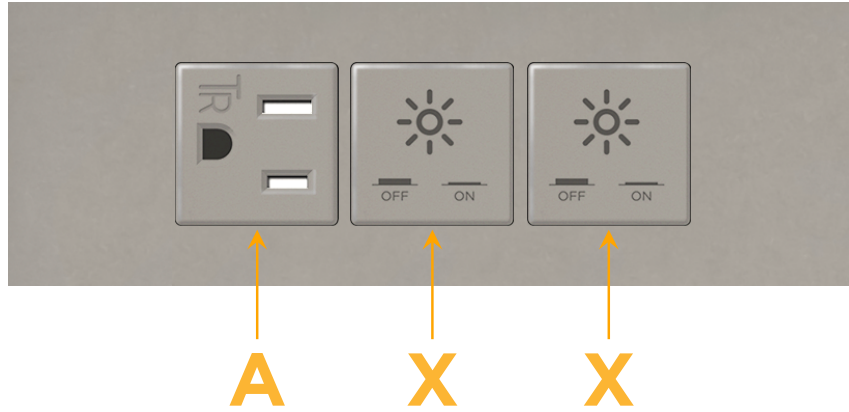

M-POWER-3T

AC POWER & DATA CONNECTIVITY SOLUTION

M-POWER-3TS2-AXX-S2ATP

Distributed by

Mormax Company, Inc.

8 Westchester Plaza

Elmsford, NY 10523

914-699-0101

sales@mormax.com

mormax.com

Metro Light & Power's line of power & data solutions offers sophisticated design elements combined with greater ease of installation. Streamlined and low-profile, enhanced by side-exiting cords, our outlets advance the industry with their cutting edge look and feel. We believe flexibility is key, and we provide a variety of mounting options, including the ability to mount in limited spaces. Our outlets are available in many finishes and configurations, in addition to a custom color and finish capability for our clients.

Trim Plate Finish: **UNICOLOR™ SATIN NICKEL (ABS)**

Custom Finishes Available

M-POWER-3TS2-AXX-S2ATP

Features:

Module/Port Options:

- **A** Tamper Resistant AC Receptacle
- **E** USB-A & USB-C (20W)
- **M** Double USB-A (Fast Charging Ports - 18W)
- **H** HDMI
- **6** CAT 6
- **12** RJ 12
- **X** Switched AC
- **Y** 3-Way Switch (Low Voltage)
- **V** USB-C (45W High Speed Charging Port)
- **S** USB-C (25W High Speed Charging Port)
- **R** Switched AC (Rocker Switch)
- **D** Dimmer Switch

Plug:

Supplied with Low Profile Flat 45° Angle 120 VAC Plug

Optional Standard Straight 120 VAC Plug

Optional Straight 120 VAC Pass-through Plug

- CLEAN, COMPACT DESIGN
- STREAMLINED
- LOW PROFILE
- SIDE-EXITING CORDS
- PLUG & PLAY
- 6' AC CORD & PLUG (FLAT PLUG STANDARD)
- CUSTOMIZABLE CONFIGURATIONS AND FINISHES
- UL LISTED FOR MOUNTING IN FURNITURE
- 15A