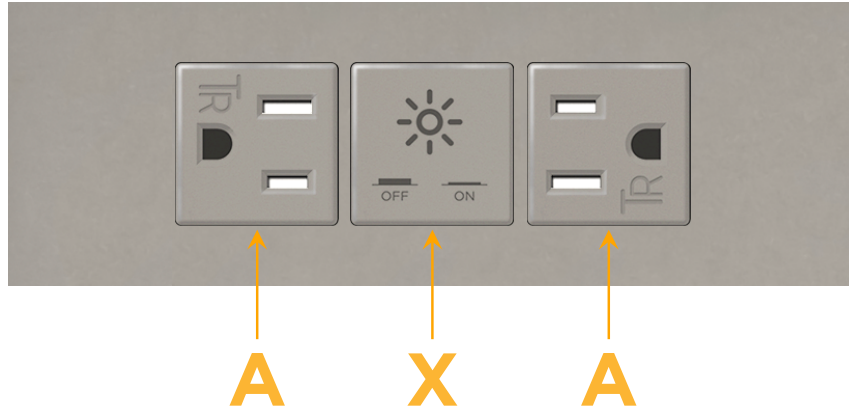

M-POWER-3T

AC POWER & DATA CONNECTIVITY SOLUTION

M-POWER-3TS2-AXA-S2ATP

Distributed by

Mormax Company, Inc.

8 Westchester Plaza

Elmsford, NY 10523

914-699-0101

sales@mormax.com

mormax.com

Metro Light & Power's line of power & data solutions offers sophisticated design elements combined with greater ease of installation. Streamlined and low-profile, enhanced by side-exiting cords, our outlets advance the industry with their cutting edge look and feel. We believe flexibility is key, and we provide a variety of mounting options, including the ability to mount in limited spaces. Our outlets are available in many finishes and configurations, in addition to a custom color and finish capability for our clients.

Trim Plate Finish: **UNICOLOR™ SATIN NICKEL (ABS)**

Custom Finishes Available

M-POWER-3TS2-AXA-S2ATP

Features:

Module/Port Options:

- **A** Tamper Resistant AC Receptacle
- **E** USB-A & USB-C (20W)
- **M** Double USB-A (Fast Charging Ports - 18W)
- **H** HDMI
- **6** CAT 6
- **12** RJ 12
- **X** Switched AC
- **Y** 3-Way Switch (Low Voltage)
- **V** USB-C (45W High Speed Charging Port)
- **S** USB-C (25W High Speed Charging Port)
- **R** Switched AC (Rocker Switch)
- **D** Dimmer Switch

Plug:

Supplied with Low Profile Flat 45° Angle 120 VAC Plug

Optional Standard Straight 120 VAC Plug

Optional Straight 120 VAC Pass-through Plug

- CLEAN, COMPACT DESIGN
- STREAMLINED
- LOW PROFILE
- SIDE-EXITING CORDS
- PLUG & PLAY
- 6' AC CORD & PLUG (FLAT PLUG STANDARD)
- CUSTOMIZABLE CONFIGURATIONS AND FINISHES
- UL LISTED FOR MOUNTING IN FURNITURE
- 15A