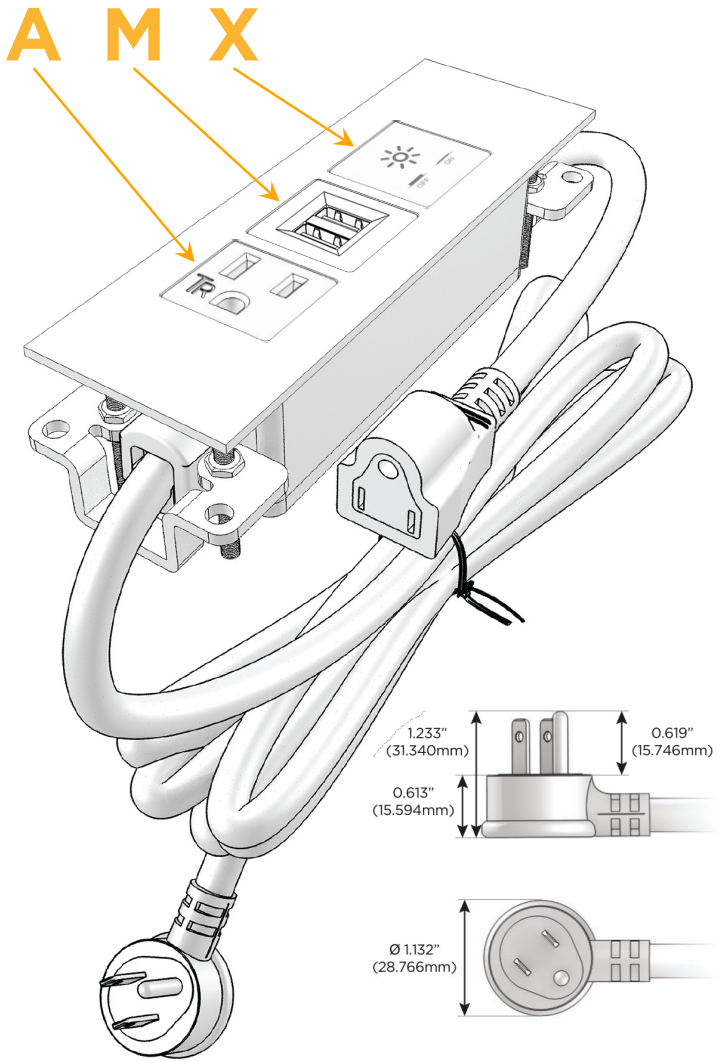

**Plug:**

Supplied with Low Profile Flat 45° Angle 120 VAC Plug

Optional Standard Straight 120 VAC Plug

Optional Straight 120 VAC Pass-through Plug

- CLEAN, COMPACT DESIGN
- STREAMLINED
- LOW PROFILE
- SIDE-EXITING CORDS
- PLUG & PLAY
- 6' AC CORD & PLUG (FLAT PLUG STANDARD)
- CUSTOMIZABLE CONFIGURATIONS AND FINISHES
- UL LISTED FOR MOUNTING IN FURNITURE
- 15A

### Modules/Ports:

- A** Tamper Resistant AC Receptacle
- M** Double USB-A (Fast Charging Ports - 18W)
- X** Switched AC

Distributed by

Mormax Company, Inc.

8 Westchester Plaza

Elmsford, NY 10523

914-699-0101