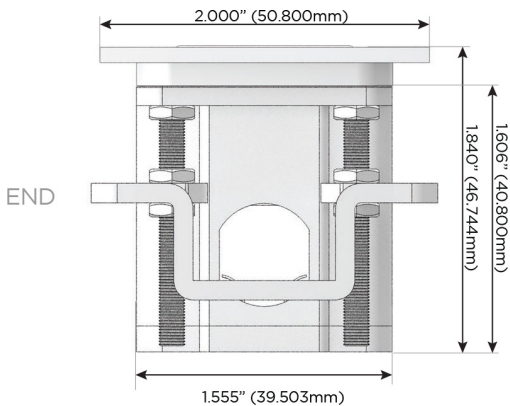

M-POWER-3T

AC POWER & DATA CONNECTIVITY SOLUTION

M-POWER-3TS2-AMX-S2ATP

Specs:

Modules/Ports:

- **A** Tamper Resistant AC Receptacle
- **M** Double USB-A (Fast Charging Ports - 18W)
- **X** Switched AC

Distributed by

Mormax Company, Inc.

8 Westchester Plaza

Elmsford, NY 10523

914-699-0101

sales@mormax.com

mormax.com