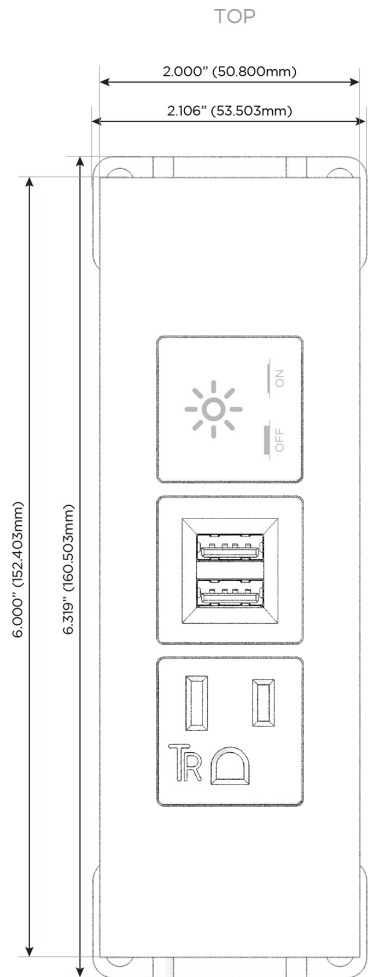

M-POWER-3T

AC POWER & DATA CONNECTIVITY SOLUTION

M-POWER-3TS2-AMX-S2ATP

Specs:

Modules/Ports:

- **A** Tamper Resistant AC Receptacle
- **M** Double USB-A (Fast Charging Ports - 18W)
- **X** Switched AC

Distributed by

Mormax Company, Inc.

8 Westchester Plaza

Elmsford, NY 10523

914-699-0101

sales@mormax.com

mormax.com