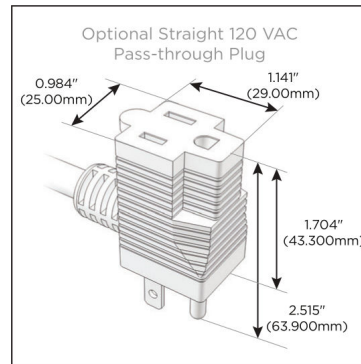

M-POWER-3T

AC POWER & DATA CONNECTIVITY SOLUTION

M-POWER-3TS2-AMX-S2ATP

Specs:

Modules/Ports:

- **A** Tamper Resistant AC Receptacle
- **M** Double USB-A (Fast Charging Ports - 18W)
- **X** Switched AC

Distributed by

Mormax Company, Inc.

8 Westchester Plaza

Elmsford, NY 10523

914-699-0101

sales@mormax.com

mormax.com