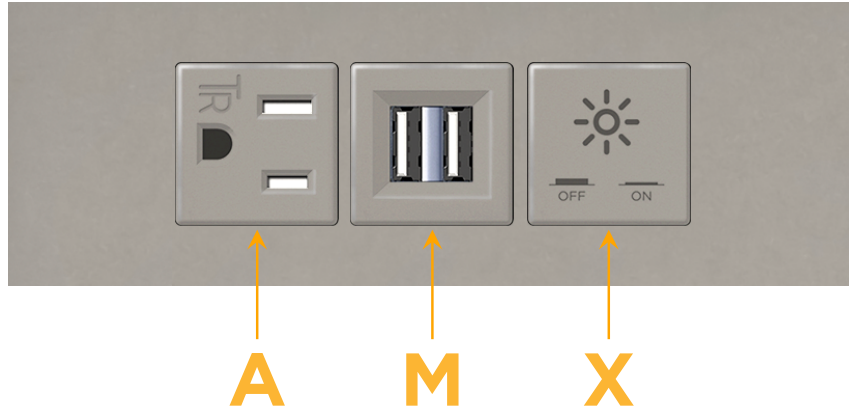

M-POWER-3T

AC POWER & DATA CONNECTIVITY SOLUTION

M-POWER-3TS2-AMX-S2ATP

Distributed by

Mormax Company, Inc.

8 Westchester Plaza

Elmsford, NY 10523

914-699-0101

sales@mormax.com

mormax.com

Metro Light & Power's line of power & data solutions offers sophisticated design elements combined with greater ease of installation. Streamlined and low-profile, enhanced by side-exiting cords, our outlets advance the industry with their cutting edge look and feel. We believe flexibility is key, and we provide a variety of mounting options, including the ability to mount in limited spaces. Our outlets are available in many finishes and configurations, in addition to a custom color and finish capability for our clients.

Trim Plate Finish: **UNICOLOR™ SATIN NICKEL (ABS)**

Custom Finishes Available

M-POWER-3TS2-AMX-S2ATP

Features:

Module/Port Options:

- **A** Tamper Resistant AC Receptacle
- **E** USB-A & USB-C (20W)
- **M** Double USB-A (Fast Charging Ports - 18W)
- **H** HDMI
- **6** CAT 6
- **12** RJ 12
- **X** Switched AC
- **Y** 3-Way Switch (Low Voltage)
- **V** USB-C (45W High Speed Charging Port)
- **S** USB-C (25W High Speed Charging Port)
- **R** Switched AC (Rocker Switch)
- **D** Dimmer Switch

Plug:

Supplied with Low Profile Flat 45° Angle 120 VAC Plug

Optional Standard Straight 120 VAC Plug

Optional Straight 120 VAC Pass-through Plug

- CLEAN, COMPACT DESIGN
- STREAMLINED
- LOW PROFILE
- SIDE-EXITING CORDS
- PLUG & PLAY
- 6' AC CORD & PLUG (FLAT PLUG STANDARD)
- CUSTOMIZABLE CONFIGURATIONS AND FINISHES
- UL LISTED FOR MOUNTING IN FURNITURE
- 15A