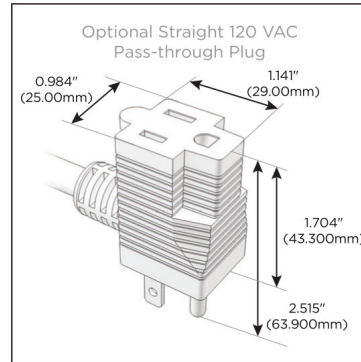

M-POWER-3T

AC POWER & DATA CONNECTIVITY SOLUTION

M-POWER-3TS2-AES-S2ATP

Specs:

Modules/Ports:

- **A** Tamper Resistant AC Receptacle
- **E** USB-A & USB-C (20W)
- **S** USB-C (25W High Speed Charging Port)

Distributed by

Mormax Company, Inc.

8 Westchester Plaza

Elmsford, NY 10523

914-699-0101

sales@mormax.com

mormax.com