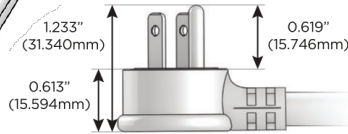

M-POWER-3T

AC POWER & DATA CONNECTIVITY SOLUTION

M-POWER-3TS2-AES-S2ATP

Specs:

Modules/Ports:

- **A** Tamper Resistant AC Receptacle
- **E** USB-A & USB-C (20W)
- **S** USB-C (25W High Speed Charging Port)

Distributed by

Mormax Company, Inc.

8 Westchester Plaza

Elmsford, NY 10523

914-699-0101

sales@mormax.com

mormax.com

TOP