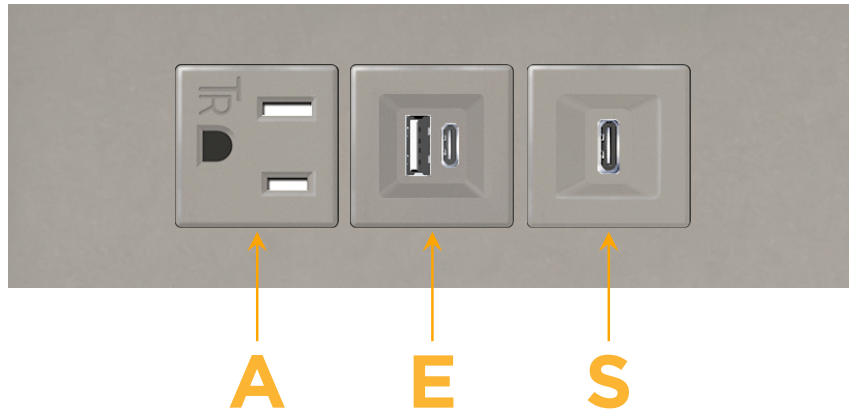

M-POWER-3T

AC POWER & DATA CONNECTIVITY SOLUTION

M-POWER-3TS2-AES-S2ATP

Distributed by

Mormax Company, Inc.

8 Westchester Plaza

Elmsford, NY 10523

914-699-0101

sales@mormax.com

mormax.com

Metro Light & Power's line of power & data solutions offers sophisticated design elements combined with greater ease of installation. Streamlined and low-profile, enhanced by side-exiting cords, our outlets advance the industry with their cutting edge look and feel. We believe flexibility is key, and we provide a variety of mounting options, including the ability to mount in limited spaces. Our outlets are available in many finishes and configurations, in addition to a custom color and finish capability for our clients.

Trim Plate Finish: **UNICOLOR™ SATIN NICKEL (ABS)**

Custom Finishes Available

M-POWER-3TS2-AES-S2ATP

Features:

Module/Port Options:

- **A** Tamper Resistant AC Receptacle
- **E** USB-A & USB-C (20W)
- **M** Double USB-A (Fast Charging Ports - 18W)
- **H** HDMI
- **6** CAT 6
- **12** RJ 12
- **X** Switched AC
- **Y** 3-Way Switch (Low Voltage)
- **V** USB-C (45W High Speed Charging Port)
- **S** USB-C (25W High Speed Charging Port)
- **R** Switched AC (Rocker Switch)
- **D** Dimmer Switch

Plug:

Supplied with Low Profile Flat 45° Angle 120 VAC Plug

Optional Standard Straight 120 VAC Plug

Optional Straight 120 VAC Pass-through Plug

- CLEAN, COMPACT DESIGN
- STREAMLINED
- LOW PROFILE
- SIDE-EXITING CORDS
- PLUG & PLAY
- 6' AC CORD & PLUG (FLAT PLUG STANDARD)
- CUSTOMIZABLE CONFIGURATIONS AND FINISHES
- UL LISTED FOR MOUNTING IN FURNITURE
- 15A