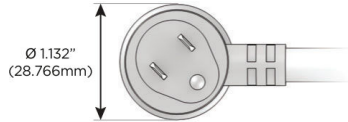

M-POWER-3T

AC POWER & DATA CONNECTIVITY SOLUTION

M-POWER-3TS2-AES-S2ATP

Specs:

Modules/Ports:

- **A** Tamper Resistant AC Receptacle
- **E** USB-A & USB-C (20W)
- **S** USB-C (25W High Speed Charging Port)

Distributed by

Mormax Company, Inc.

8 Westchester Plaza

Elmsford, NY 10523

914-699-0101

sales@mormax.com

mormax.com

TOP