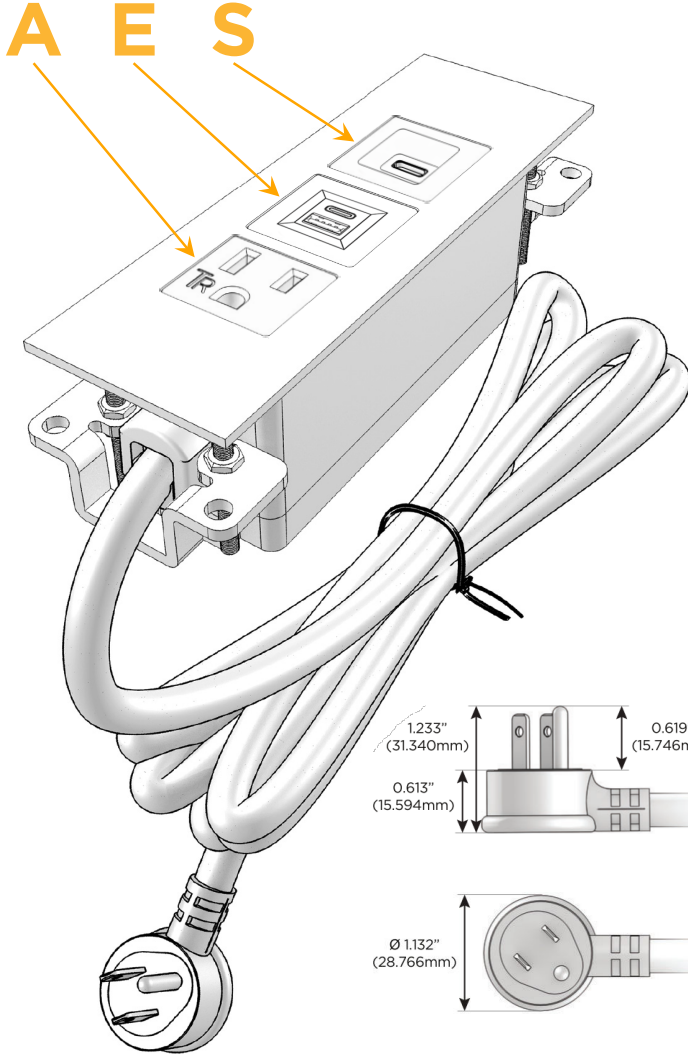

M-POWER-3T

AC POWER & DATA CONNECTIVITY SOLUTION

M-POWER-3TS2-AES-S2ATP

Specs:

Modules/Ports:

- **A** Tamper Resistant AC Receptacle
- **E** USB-A & USB-C (20W)
- **S** USB-C (25W High Speed Charging Port)

Distributed by

Mormax Company, Inc.

8 Westchester Plaza

Elmsford, NY 10523

914-699-0101

sales@mormax.com

mormax.com