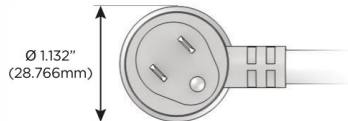

Mormax Company, Inc.

8 Westchester Plaza

Elmsford, NY 10523

914-699-0101

sales@mormax.com

mormax.com

X M