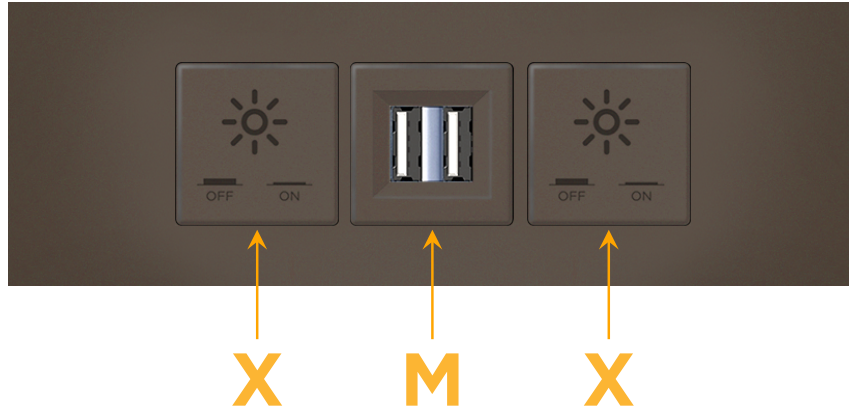

M-POWER-3T

AC POWER & DATA CONNECTIVITY SOLUTION

M-POWER-3TRZ-XXM-RZATP

Distributed by

Mormax Company, Inc.

8 Westchester Plaza

Elmsford, NY 10523

914-699-0101

sales@mormax.com

mormax.com

Metro Light & Power's line of power & data solutions offers sophisticated design elements combined with greater ease of installation. Streamlined and low-profile, enhanced by side-exiting cords, our outlets advance the industry with their cutting edge look and feel. We believe flexibility is key, and we provide a variety of mounting options, including the ability to mount in limited spaces. Our outlets are available in many finishes and configurations, in addition to a custom color and finish capability for our clients.

Trim Plate Finish: **UNICOLOR™ OIL RUBBED BRONZE (ABS)**

Custom Finishes Available

M-POWER-3TRZ-XXM-RZATP

Features:

Module/Port Options:

- **A** Tamper Resistant AC Receptacle
- **E** USB-A & USB-C (20W)
- **M** Double USB-A (Fast Charging Ports - 18W)
- **H** HDMI
- **6** CAT 6
- **12** RJ 12
- **X** Switched AC
- **Y** 3-Way Switch (Low Voltage)
- **V** USB-C (45W High Speed Charging Port)
- **S** USB-C (25W High Speed Charging Port)
- **R** Switched AC (Rocker Switch)
- **D** Dimmer Switch

Plug:

Supplied with Low Profile Flat 45° Angle 120 VAC Plug

Optional Standard Straight 120 VAC Plug

Optional Straight 120 VAC Pass-through Plug

- CLEAN, COMPACT DESIGN
- STREAMLINED
- LOW PROFILE
- SIDE-EXITING CORDS
- PLUG & PLAY
- 6' AC CORD & PLUG (FLAT PLUG STANDARD)
- CUSTOMIZABLE CONFIGURATIONS AND FINISHES
- UL LISTED FOR MOUNTING IN FURNITURE
- 15A