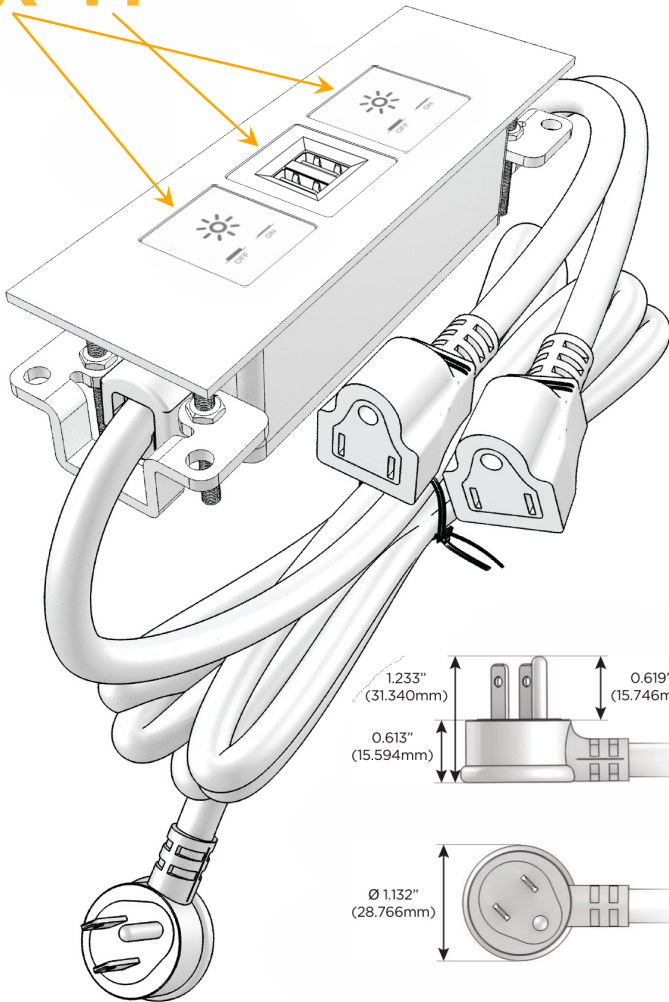

M-POWER-3T

AC POWER & DATA CONNECTIVITY SOLUTION

M-POWER-3TRZ-XMX-RZATP

Specs:

Modules/Ports:

X Switched AC

M Double USB-A (Fast Charging Ports - 18W)

Distributed by

Mormax Company, Inc.

8 Westchester Plaza

Elmsford, NY 10523

914-699-0101

sales@mormax.com

mormax.com

X M