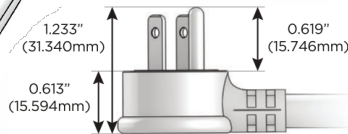

Mormax Company, Inc.

8 Westchester Plaza

Elmsford, NY 10523

914-699-0101

sales@mormax.com

mormax.com

X M