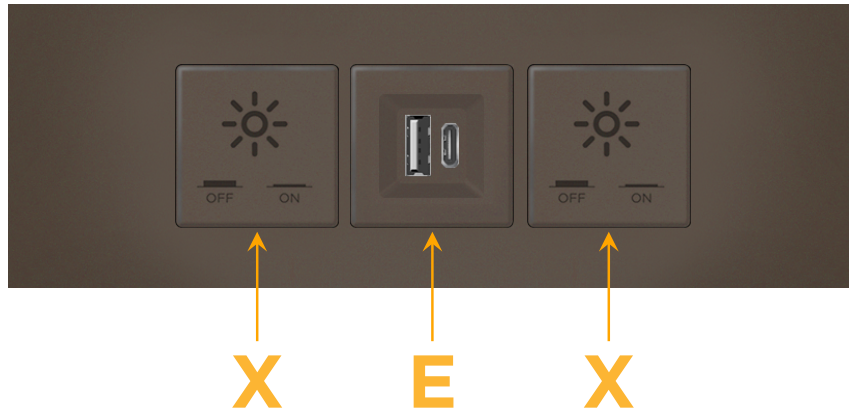

M-POWER-3T

AC POWER & DATA CONNECTIVITY SOLUTION

M-POWER-3TRZ-XEX-RZATP

Distributed by

Mormax Company, Inc.

8 Westchester Plaza

Elmsford, NY 10523

914-699-0101

sales@mormax.com

mormax.com

Metro Light & Power's line of power & data solutions offers sophisticated design elements combined with greater ease of installation. Streamlined and low-profile, enhanced by side-exiting cords, our outlets advance the industry with their cutting edge look and feel. We believe flexibility is key, and we provide a variety of mounting options, including the ability to mount in limited spaces. Our outlets are available in many finishes and configurations, in addition to a custom color and finish capability for our clients.

Trim Plate Finish: **UNICOLOR™ OIL RUBBED BRONZE (ABS)**

Custom Finishes Available

M-POWER-3TRZ-XEX-RZATP

Features:

Module/Port Options:

- **A** Tamper Resistant AC Receptacle
- **E** USB-A & USB-C (20W)
- **M** Double USB-A (Fast Charging Ports - 18W)
- **H** HDMI
- **6** CAT 6
- **12** RJ 12
- **X** Switched AC
- **Y** 3-Way Switch (Low Voltage)
- **V** USB-C (45W High Speed Charging Port)
- **S** USB-C (25W High Speed Charging Port)
- **R** Switched AC (Rocker Switch)
- **D** Dimmer Switch

Plug:

Supplied with Low Profile Flat 45° Angle 120 VAC Plug

Optional Standard Straight 120 VAC Plug

Optional Straight 120 VAC Pass-through Plug

- CLEAN, COMPACT DESIGN
- STREAMLINED
- LOW PROFILE
- SIDE-EXITING CORDS
- PLUG & PLAY
- 6' AC CORD & PLUG (FLAT PLUG STANDARD)
- CUSTOMIZABLE CONFIGURATIONS AND FINISHES
- UL LISTED FOR MOUNTING IN FURNITURE
- 15A