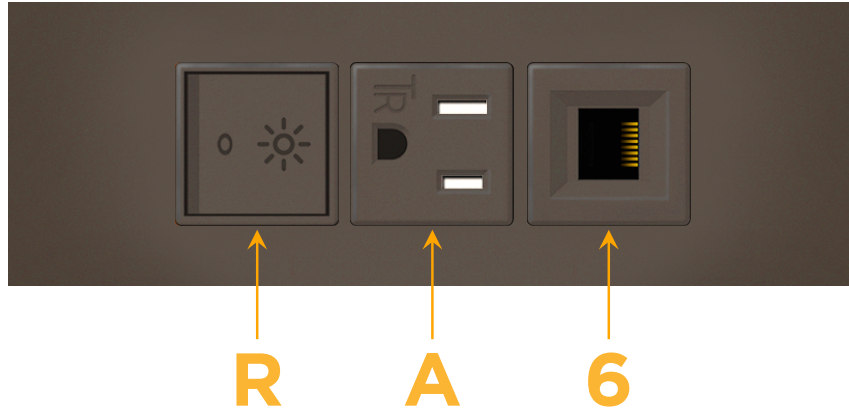

M-POWER-3T

AC POWER & DATA CONNECTIVITY SOLUTION

M-POWER-3TRZ-RA6-RZATP

Distributed by

Mormax Company, Inc.

8 Westchester Plaza

Elmsford, NY 10523

914-699-0101

sales@mormax.com

mormax.com

Metro Light & Power's line of power & data solutions offers sophisticated design elements combined with greater ease of installation. Streamlined and low-profile, enhanced by side-exiting cords, our outlets advance the industry with their cutting edge look and feel. We believe flexibility is key, and we provide a variety of mounting options, including the ability to mount in limited spaces. Our outlets are available in many finishes and configurations, in addition to a custom color and finish capability for our clients.

Trim Plate Finish: **UNICOLOR™ OIL RUBBED BRONZE (ABS)**

Custom Finishes Available

M-POWER-3TRZ-RA6-RZATP

Features:

Module/Port Options:

- **A** Tamper Resistant AC Receptacle
- **E** USB-A & USB-C (20W)
- **M** Double USB-A (Fast Charging Ports - 18W)
- **H** HDMI
- **6** CAT 6
- **12** RJ 12
- **X** Switched AC
- **Y** 3-Way Switch (Low Voltage)
- **V** USB-C (45W High Speed Charging Port)
- **S** USB-C (25W High Speed Charging Port)
- **R** Switched AC (Rocker Switch)
- **D** Dimmer Switch

Plug:

Supplied with Low Profile Flat 45° Angle 120 VAC Plug

Optional Standard Straight 120 VAC Plug

Optional Straight 120 VAC Pass-through Plug

- CLEAN, COMPACT DESIGN
- STREAMLINED
- LOW PROFILE
- SIDE-EXITING CORDS
- PLUG & PLAY
- 6' AC CORD & PLUG (FLAT PLUG STANDARD)
- CUSTOMIZABLE CONFIGURATIONS AND FINISHES
- UL LISTED FOR MOUNTING IN FURNITURE
- 15A