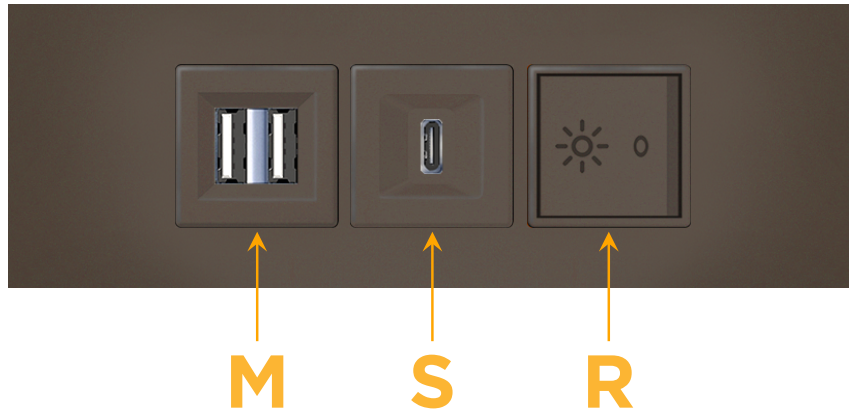

M-POWER-3T

AC POWER & DATA CONNECTIVITY SOLUTION

M-POWER-3TRZ-MSR-RZATP

Distributed by

Mormax Company, Inc.

8 Westchester Plaza

Elmsford, NY 10523

914-699-0101

sales@mormax.com

mormax.com

Metro Light & Power's line of power & data solutions offers sophisticated design elements combined with greater ease of installation. Streamlined and low-profile, enhanced by side-exiting cords, our outlets advance the industry with their cutting edge look and feel. We believe flexibility is key, and we provide a variety of mounting options, including the ability to mount in limited spaces. Our outlets are available in many finishes and configurations, in addition to a custom color and finish capability for our clients.

Trim Plate Finish: **UNICOLOR™ OIL RUBBED BRONZE (ABS)**

Custom Finishes Available

M-POWER-3TRZ-MSR-RZATP

Features:

Module/Port Options:

- **A** Tamper Resistant AC Receptacle
- **E** USB-A & USB-C (20W)
- **M** Double USB-A (Fast Charging Ports - 18W)
- **H** HDMI
- **6** CAT 6
- **12** RJ 12
- **X** Switched AC
- **Y** 3-Way Switch (Low Voltage)
- **V** USB-C (45W High Speed Charging Port)
- **S** USB-C (25W High Speed Charging Port)
- **R** Switched AC (Rocker Switch)
- **D** Dimmer Switch

Plug:

Supplied with Low Profile Flat 45° Angle 120 VAC Plug

Optional Standard Straight 120 VAC Plug

Optional Straight 120 VAC Pass-through Plug

- CLEAN, COMPACT DESIGN
- STREAMLINED
- LOW PROFILE
- SIDE-EXITING CORDS
- PLUG & PLAY
- 6' AC CORD & PLUG (FLAT PLUG STANDARD)
- CUSTOMIZABLE CONFIGURATIONS AND FINISHES
- UL LISTED FOR MOUNTING IN FURNITURE
- 15A