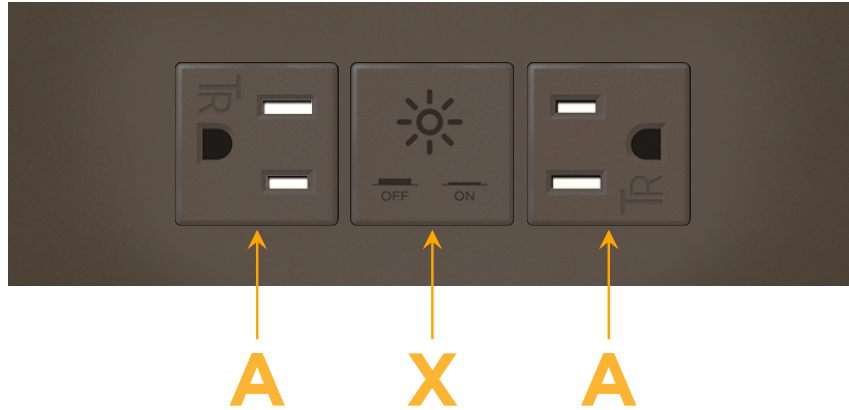

M-POWER-3T

AC POWER & DATA CONNECTIVITY SOLUTION

M-POWER-3TRZ-AXA-RZATP

Distributed by

Mormax Company, Inc.

8 Westchester Plaza

Elmsford, NY 10523

914-699-0101

sales@mormax.com

mormax.com

Metro Light & Power's line of power & data solutions offers sophisticated design elements combined with greater ease of installation. Streamlined and low-profile, enhanced by side-exiting cords, our outlets advance the industry with their cutting edge look and feel. We believe flexibility is key, and we provide a variety of mounting options, including the ability to mount in limited spaces. Our outlets are available in many finishes and configurations, in addition to a custom color and finish capability for our clients.

Trim Plate Finish: **UNICOLOR™ OIL RUBBED BRONZE (ABS)**

Custom Finishes Available

M-POWER-3TRZ-AXA-RZATP

Features:

Module/Port Options:

- **A** Tamper Resistant AC Receptacle
- **E** USB-A & USB-C (20W)
- **M** Double USB-A (Fast Charging Ports - 18W)
- **H** HDMI
- **6** CAT 6
- **12** RJ 12
- **X** Switched AC
- **Y** 3-Way Switch (Low Voltage)
- **V** USB-C (45W High Speed Charging Port)
- **S** USB-C (25W High Speed Charging Port)
- **R** Switched AC (Rocker Switch)
- **D** Dimmer Switch

Plug:

Supplied with Low Profile Flat 45° Angle 120 VAC Plug

Optional Standard Straight 120 VAC Plug

Optional Straight 120 VAC Pass-through Plug

- CLEAN, COMPACT DESIGN
- STREAMLINED
- LOW PROFILE
- SIDE-EXITING CORDS
- PLUG & PLAY
- 6' AC CORD & PLUG (FLAT PLUG STANDARD)
- CUSTOMIZABLE CONFIGURATIONS AND FINISHES
- UL LISTED FOR MOUNTING IN FURNITURE
- 15A