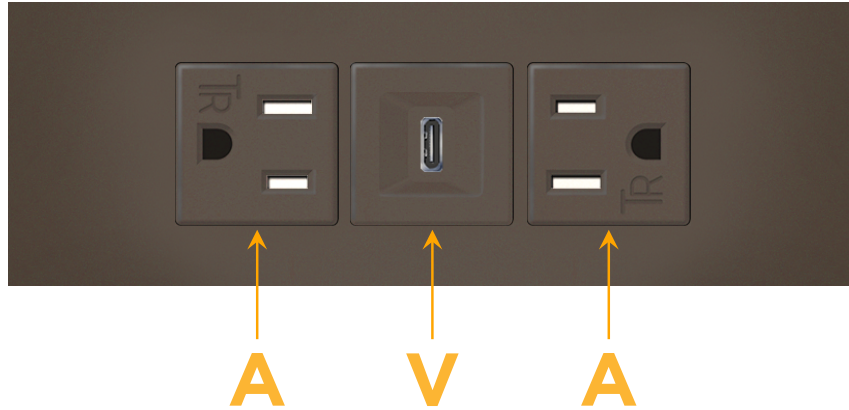

M-POWER-3T

AC POWER & DATA CONNECTIVITY SOLUTION

M-POWER-3TRZ-AVA-RZATP

Distributed by

Mormax Company, Inc.

8 Westchester Plaza

Elmsford, NY 10523

914-699-0101

sales@mormax.com

mormax.com

Metro Light & Power's line of power & data solutions offers sophisticated design elements combined with greater ease of installation. Streamlined and low-profile, enhanced by side-exiting cords, our outlets advance the industry with their cutting edge look and feel. We believe flexibility is key, and we provide a variety of mounting options, including the ability to mount in limited spaces. Our outlets are available in many finishes and configurations, in addition to a custom color and finish capability for our clients.

Trim Plate Finish: **UNICOLOR™ OIL RUBBED BRONZE (ABS)**

Custom Finishes Available

M-POWER-3TRZ-AVA-RZATP

Features:

Module/Port Options:

- **A** Tamper Resistant AC Receptacle
- **E** USB-A & USB-C (20W)
- **M** Double USB-A (Fast Charging Ports - 18W)
- **H** HDMI
- **6** CAT 6
- **12** RJ 12
- **X** Switched AC
- **Y** 3-Way Switch (Low Voltage)
- **V** USB-C (45W High Speed Charging Port)
- **S** USB-C (25W High Speed Charging Port)
- **R** Switched AC (Rocker Switch)
- **D** Dimmer Switch

Plug:

Supplied with Low Profile Flat 45° Angle 120 VAC Plug

Optional Standard Straight 120 VAC Plug

Optional Straight 120 VAC Pass-through Plug

- CLEAN, COMPACT DESIGN
- STREAMLINED
- LOW PROFILE
- SIDE-EXITING CORDS
- PLUG & PLAY
- 6' AC CORD & PLUG (FLAT PLUG STANDARD)
- CUSTOMIZABLE CONFIGURATIONS AND FINISHES
- UL LISTED FOR MOUNTING IN FURNITURE
- 15A