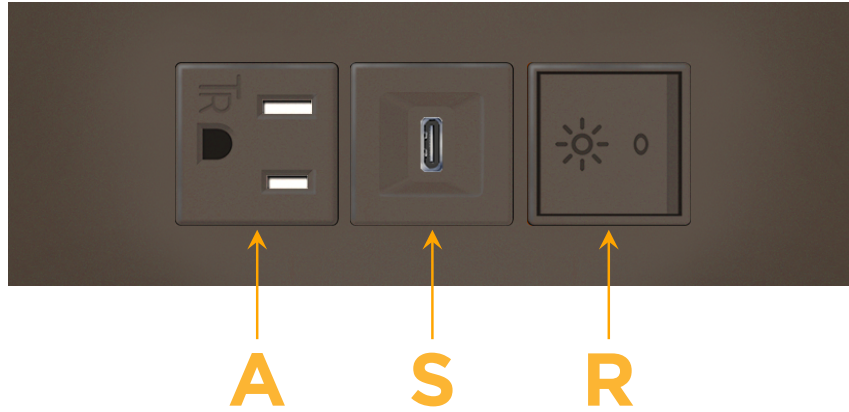

M-POWER-3T

AC POWER & DATA CONNECTIVITY SOLUTION

M-POWER-3TRZ-ASR-RZATP

Distributed by

Mormax Company, Inc.

8 Westchester Plaza

Elmsford, NY 10523

914-699-0101

sales@mormax.com

mormax.com

Metro Light & Power's line of power & data solutions offers sophisticated design elements combined with greater ease of installation. Streamlined and low-profile, enhanced by side-exiting cords, our outlets advance the industry with their cutting edge look and feel. We believe flexibility is key, and we provide a variety of mounting options, including the ability to mount in limited spaces. Our outlets are available in many finishes and configurations, in addition to a custom color and finish capability for our clients.

Trim Plate Finish: **UNICOLOR™ OIL RUBBED BRONZE (ABS)**

Custom Finishes Available

M-POWER-3TRZ-ASR-RZATP

Features:

Module/Port Options:

- **A** Tamper Resistant AC Receptacle
- **E** USB-A & USB-C (20W)
- **M** Double USB-A (Fast Charging Ports - 18W)
- **H** HDMI
- **6** CAT 6
- **12** RJ 12
- **X** Switched AC
- **Y** 3-Way Switch (Low Voltage)
- **V** USB-C (45W High Speed Charging Port)
- **S** USB-C (25W High Speed Charging Port)
- **R** Switched AC (Rocker Switch)
- **D** Dimmer Switch

Plug:

Supplied with Low Profile Flat 45° Angle 120 VAC Plug

Optional Standard Straight 120 VAC Plug

Optional Straight 120 VAC Pass-through Plug

- CLEAN, COMPACT DESIGN
- STREAMLINED
- LOW PROFILE
- SIDE-EXITING CORDS
- PLUG & PLAY
- 6' AC CORD & PLUG (FLAT PLUG STANDARD)
- CUSTOMIZABLE CONFIGURATIONS AND FINISHES
- UL LISTED FOR MOUNTING IN FURNITURE
- 15A