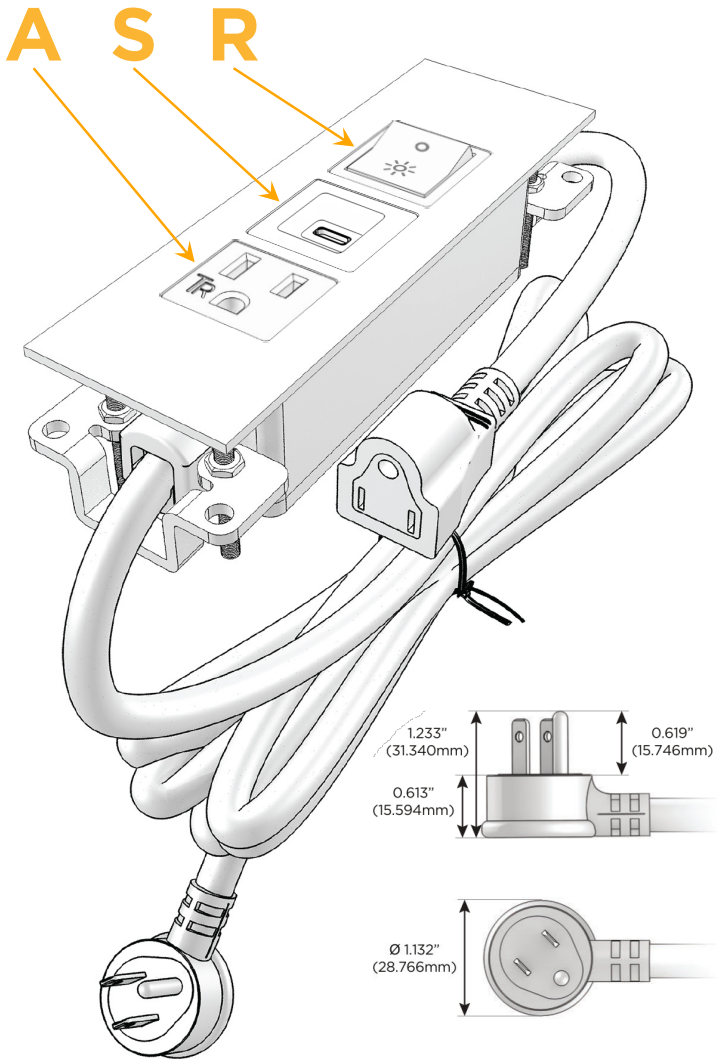

### Module/Port Options:

- A** Tamper Resistant AC Receptacle
- E** USB-A & USB-C (20W)
- M** Double USB-A (Fast Charging Ports - 18W)
- H** HDMI
- 6** CAT 6
- 12** RJ 12
- X** Switched AC
- Y** 3-Way Switch (Low Voltage)
- V** USB-C (45W High Speed Charging Port)
- S** USB-C (25W High Speed Charging Port)
- R** Switched AC (Rocker Switch)
- D** Dimmer Switch

### Plug:

Supplied with Low Profile Flat 45° Angle 120 VAC Plug

Optional Standard Straight 120 VAC Plug

Optional Straight 120 VAC Pass-through Plug

- CLEAN, COMPACT DESIGN
- STREAMLINED
- LOW PROFILE
- SIDE-EXITING CORDS
- PLUG & PLAY
- 6' AC CORD & PLUG (FLAT PLUG STANDARD)
- CUSTOMIZABLE CONFIGURATIONS AND FINISHES
- UL LISTED FOR MOUNTING IN FURNITURE
- 15A

# M-POWER-3T

AC POWER & DATA CONNECTIVITY SOLUTION

M-POWER-3TRZ-ASR-RZATP

Specs:

**Modules/Ports:**

- A** Tamper Resistant AC Receptacle
- S** USB-C (25W High Speed Charging Port)
- R** Switched AC (Rocker Switch)