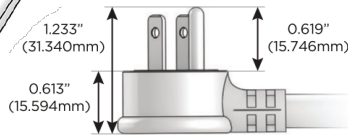

### Plug:

Supplied with Low Profile Flat 45° Angle 120 VAC Plug

Optional Standard Straight 120 VAC Plug

Optional Straight 120 VAC Pass-through Plug

- CLEAN, COMPACT DESIGN
- STREAMLINED
- LOW PROFILE
- SIDE-EXITING CORDS
- PLUG & PLAY
- 6' AC CORD & PLUG (FLAT PLUG STANDARD)
- CUSTOMIZABLE CONFIGURATIONS AND FINISHES
- UL LISTED FOR MOUNTING IN FURNITURE
- 15A

# M-POWER-3T

AC POWER & DATA CONNECTIVITY SOLUTION

M-POWER-3TRZ-ASR-RZATP

Specs:

**Modules/Ports:**

- A** Tamper Resistant AC Receptacle
- S** USB-C (25W High Speed Charging Port)
- R** Switched AC (Rocker Switch)