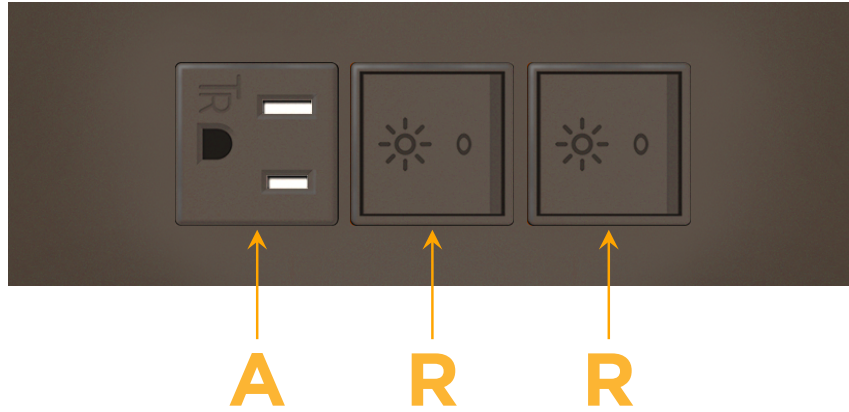

M-POWER-3T

AC POWER & DATA CONNECTIVITY SOLUTION

M-POWER-3TRZ-ARR-RZATP

Distributed by

Mormax Company, Inc.

8 Westchester Plaza

Elmsford, NY 10523

914-699-0101

sales@mormax.com

mormax.com

Metro Light & Power's line of power & data solutions offers sophisticated design elements combined with greater ease of installation. Streamlined and low-profile, enhanced by side-exiting cords, our outlets advance the industry with their cutting edge look and feel. We believe flexibility is key, and we provide a variety of mounting options, including the ability to mount in limited spaces. Our outlets are available in many finishes and configurations, in addition to a custom color and finish capability for our clients.

Trim Plate Finish: **UNICOLOR™ OIL RUBBED BRONZE (ABS)**

Custom Finishes Available

M-POWER-3TRZ-ARR-RZATP

Features:

Module/Port Options:

- **A** Tamper Resistant AC Receptacle
- **E** USB-A & USB-C (20W)
- **M** Double USB-A (Fast Charging Ports - 18W)
- **H** HDMI
- **6** CAT 6
- **12** RJ 12
- **X** Switched AC
- **Y** 3-Way Switch (Low Voltage)
- **V** USB-C (45W High Speed Charging Port)
- **S** USB-C (25W High Speed Charging Port)
- **R** Switched AC (Rocker Switch)
- **D** Dimmer Switch

Plug:

Supplied with Low Profile Flat 45° Angle 120 VAC Plug

Optional Standard Straight 120 VAC Plug

Optional Straight 120 VAC Pass-through Plug

- CLEAN, COMPACT DESIGN
- STREAMLINED
- LOW PROFILE
- SIDE-EXITING CORDS
- PLUG & PLAY
- 6' AC CORD & PLUG (FLAT PLUG STANDARD)
- CUSTOMIZABLE CONFIGURATIONS AND FINISHES
- UL LISTED FOR MOUNTING IN FURNITURE
- 15A