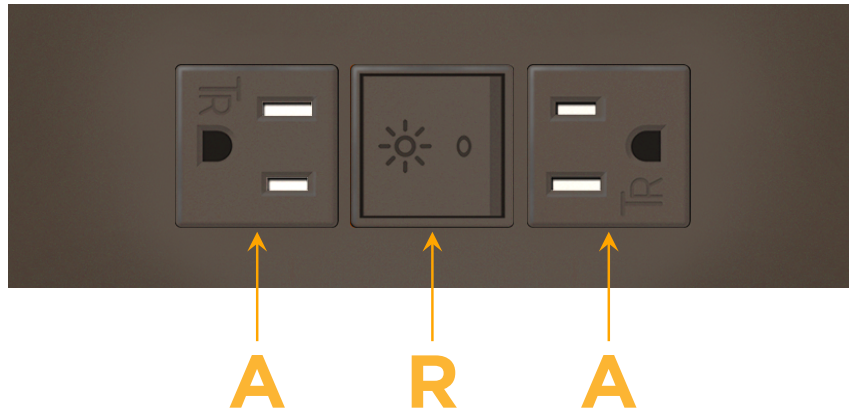

M-POWER-3T

AC POWER & DATA CONNECTIVITY SOLUTION

M-POWER-3TRZ-ARA-RZATP

Distributed by

Mormax Company, Inc.

8 Westchester Plaza

Elmsford, NY 10523

914-699-0101

sales@mormax.com

mormax.com

Metro Light & Power's line of power & data solutions offers sophisticated design elements combined with greater ease of installation. Streamlined and low-profile, enhanced by side-exiting cords, our outlets advance the industry with their cutting edge look and feel. We believe flexibility is key, and we provide a variety of mounting options, including the ability to mount in limited spaces. Our outlets are available in many finishes and configurations, in addition to a custom color and finish capability for our clients.

Trim Plate Finish: **UNICOLOR™ OIL RUBBED BRONZE (ABS)**

Custom Finishes Available

M-POWER-3TRZ-ARA-RZATP

Features:

Module/Port Options:

- **A** Tamper Resistant AC Receptacle
- **E** USB-A & USB-C (20W)
- **M** Double USB-A (Fast Charging Ports - 18W)
- **H** HDMI
- **6** CAT 6
- **12** RJ 12
- **X** Switched AC
- **Y** 3-Way Switch (Low Voltage)
- **V** USB-C (45W High Speed Charging Port)
- **S** USB-C (25W High Speed Charging Port)
- **R** Switched AC (Rocker Switch)
- **D** Dimmer Switch

Plug:

Supplied with Low Profile Flat 45° Angle 120 VAC Plug

Optional Standard Straight 120 VAC Plug

Optional Straight 120 VAC Pass-through Plug

- CLEAN, COMPACT DESIGN
- STREAMLINED
- LOW PROFILE
- SIDE-EXITING CORDS
- PLUG & PLAY
- 6' AC CORD & PLUG (FLAT PLUG STANDARD)
- CUSTOMIZABLE CONFIGURATIONS AND FINISHES
- UL LISTED FOR MOUNTING IN FURNITURE
- 15A