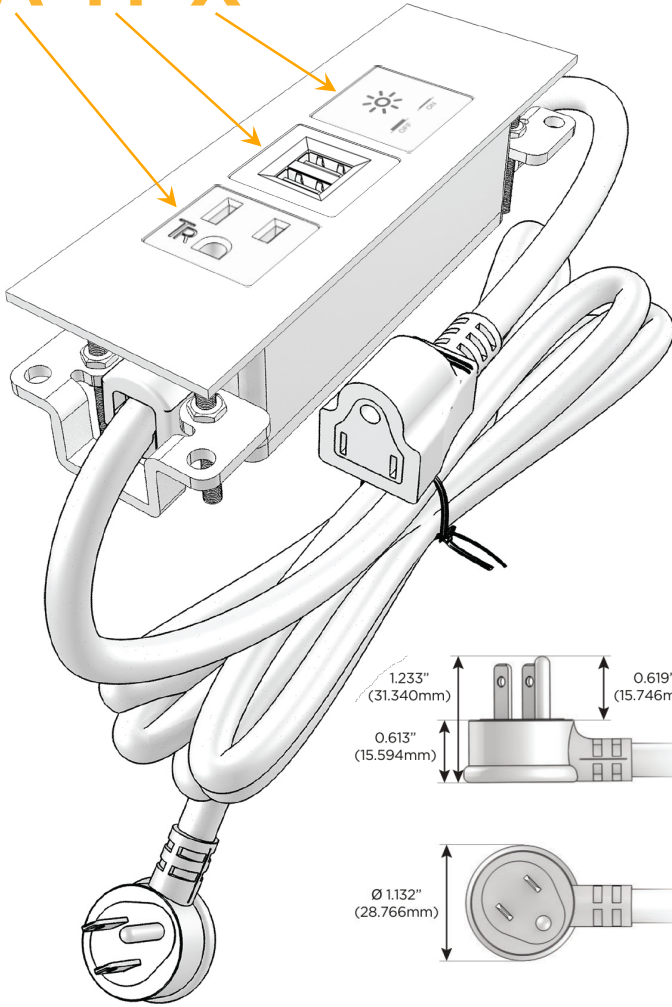

M-POWER-3T

AC POWER & DATA CONNECTIVITY SOLUTION

M-POWER-3TRZ-AMX-RZATP

Distributed by

Mormax Company, Inc.

8 Westchester Plaza

Elmsford, NY 10523

914-699-0101

sales@mormax.com

mormax.com

Specs:

Modules/Ports:

- **A** Tamper Resistant AC Receptacle
- **M** Double USB-A (Fast Charging Ports - 18W)
- **X** Switched AC

A M X