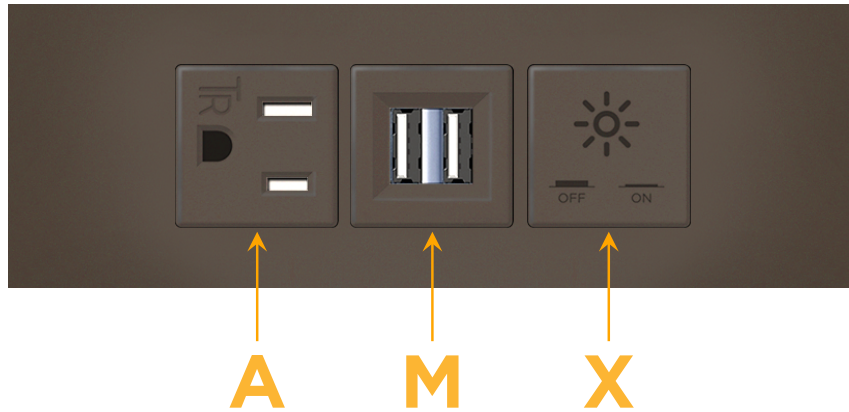

M-POWER-3T

AC POWER & DATA CONNECTIVITY SOLUTION

M-POWER-3TRZ-AMX-RZATP

Distributed by

Mormax Company, Inc.

8 Westchester Plaza

Elmsford, NY 10523

914-699-0101

sales@mormax.com

mormax.com

Metro Light & Power's line of power & data solutions offers sophisticated design elements combined with greater ease of installation. Streamlined and low-profile, enhanced by side-exiting cords, our outlets advance the industry with their cutting edge look and feel. We believe flexibility is key, and we provide a variety of mounting options, including the ability to mount in limited spaces. Our outlets are available in many finishes and configurations, in addition to a custom color and finish capability for our clients.

Trim Plate Finish: **UNICOLOR™ OIL RUBBED BRONZE (ABS)**

Custom Finishes Available

M-POWER-3TRZ-AMX-RZATP

Features:

Module/Port Options:

- **A** Tamper Resistant AC Receptacle
- **E** USB-A & USB-C (20W)
- **M** Double USB-A (Fast Charging Ports - 18W)
- **H** HDMI
- **6** CAT 6
- **12** RJ 12
- **X** Switched AC
- **Y** 3-Way Switch (Low Voltage)
- **V** USB-C (45W High Speed Charging Port)
- **S** USB-C (25W High Speed Charging Port)
- **R** Switched AC (Rocker Switch)
- **D** Dimmer Switch

Plug:

Supplied with Low Profile Flat 45° Angle 120 VAC Plug

Optional Standard Straight 120 VAC Plug

Optional Straight 120 VAC Pass-through Plug

- CLEAN, COMPACT DESIGN
- STREAMLINED
- LOW PROFILE
- SIDE-EXITING CORDS
- PLUG & PLAY
- 6' AC CORD & PLUG (FLAT PLUG STANDARD)
- CUSTOMIZABLE CONFIGURATIONS AND FINISHES
- UL LISTED FOR MOUNTING IN FURNITURE
- 15A